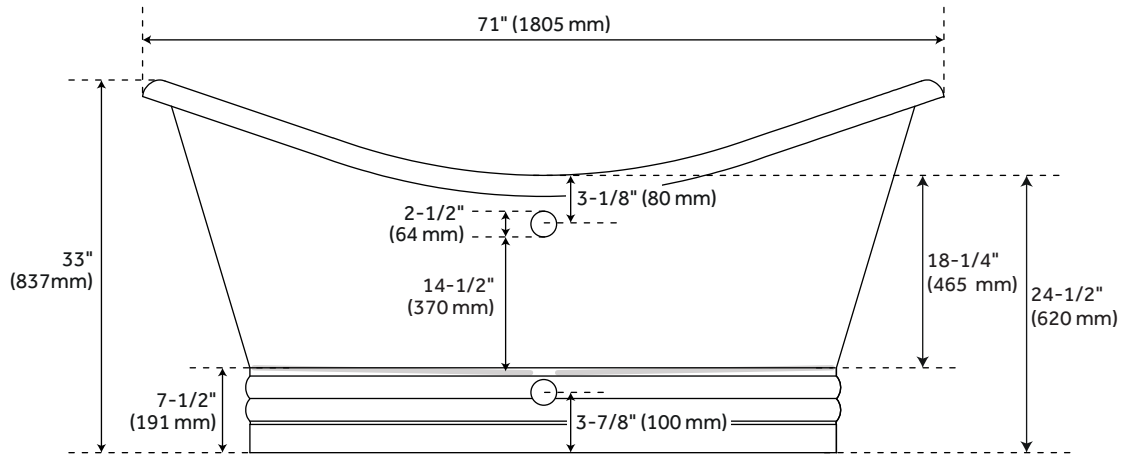

71" ANASTASIA MOSAIC NICKEL-PLATED COPPER DOUBLE-SLIPPER TUB

SKU: 953820

Code: SH484138,SH484224,SH484223,SH484222,SH484221

FEATURES

Design: Glam
Product Finish: Copper
Length: 71"
Width: 34"
Height: 33"
Overflow Hole: Yes
Water Depth To Overflow: 14-1/2"
Interior Treatment: Polished
Metal Gauge/Thickness: 16 Gauge
Drain Included: Optional
Faucet Included: No
Shape: Oval
Size: 71
Tub Overflow: Yes
Tub Material: Copper
Tub Interior Length: 52"
Tub Interior Width: 22"
Tap Deck: No
Faucet Drillings: No Drillings
Tub Weight Uncrated (lbs): 200
Tub Weight Crated (lbs): 310
Recommended Accessories: 7894580

CSA B45.12/IAPMO Z402
Massachusetts Accepted

REVISED 8/9/2023

71" ANASTASIA MOSAIC NICKEL-PLATED COPPER DOUBLE-SLIPPER TUB

SKU: 953820

Code: SH484138,SH484224,SH484223,SH484222,SH484221

ADDITIONAL FEATURES

REVISED 8/9/2023

71" ANASTASIA MOSAIC NICKEL-PLATED COPPER DOUBLE SLIPPER TUB

SKU: 953820

All dimensions and specifications are nominal and may vary. Use actual products for accuracy in critical situations.