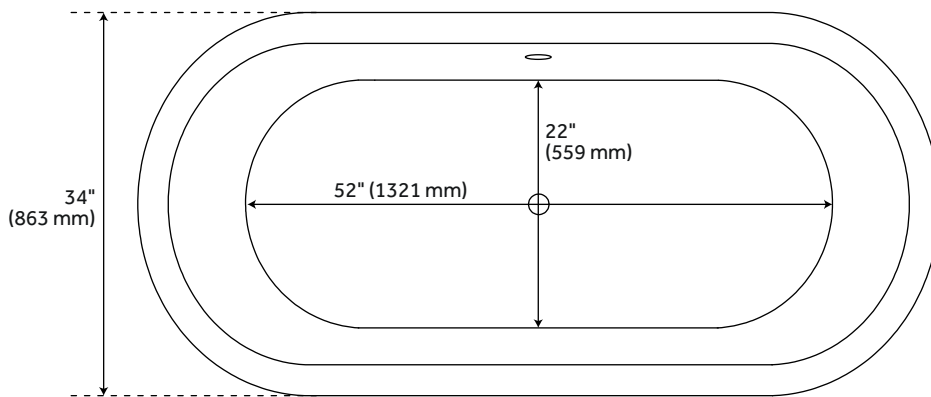

71" ANASTASIA MOSAIC NICKEL-PLATED COPPER DOUBLE-SLIPPER TUB

SKU: 953820

Code: SH484138,SH484224,SH484223,SH484222,SH484221

FEATURES

Design: Glam
Product Finish: Copper
Length: 71"
Width: 34"
Height: 33"
Overflow Hole: Yes
Water Depth To Overflow: 14-1/2"
Interior Treatment: Polished
Metal Gauge/Thickness: 16 Gauge
Drain Included: Optional
Faucet Included: No
Shape: Oval
Size: 71
Tub Overflow: Yes
Tub Material: Copper
Tub Interior Length: 52"
Tub Interior Width: 22"
Tap Deck: No
Faucet Drillings: No Drillings
Tub Weight Uncrated (lbs): 200
Tub Weight Crated (lbs): 310
Recommended Accessories: 7894580

CSA B45.12/IAPMO Z402
Massachusetts Accepted

REVISED 8/9/2023

71" ANASTASIA MOSAIC NICKEL-PLATED COPPER DOUBLE-SLIPPER TUB

SKU: 953820

Code: SH484138,SH484224,SH484223,SH484222,SH484221

ADDITIONAL FEATURES

- Copper tubs are handmade and therefore unique. Expect slight variations in finish and dimensions (± 1 ”).
- Requires a freestanding tub filler or wall-mount faucet.
- To keep the tub in premium condition, it is recommended to not use anything abrasive for bathing or cleaning, including products like Epsom salts, bristle brushes, and harsh soaps.
- Overflow Drain will include: Extended Pop-Up Drain with Swivel Head, a Daisy Wheel overflow, which remain open to allow water into the drain.
- Optional Quick Connect Drop-In Drain Kit Includes:
 - Floor Plate, 1-1/2" PVC Pipe, 2" x 1-1/2" Trap Adapters, 1 Brass Threaded, 1 Brass Unthreaded Tailpiece and Plug.
 - Installs above your subfloor, but underneath your cement floor or tile, so you do not need access below the fixture.

REVISED 8/9/2023

71" ANASTASIA MOSAIC NICKEL-PLATED COPPER DOUBLE SLIPPER TUB

SKU: 953820

All dimensions and specifications are nominal and may vary. Use actual products for accuracy in critical situations.