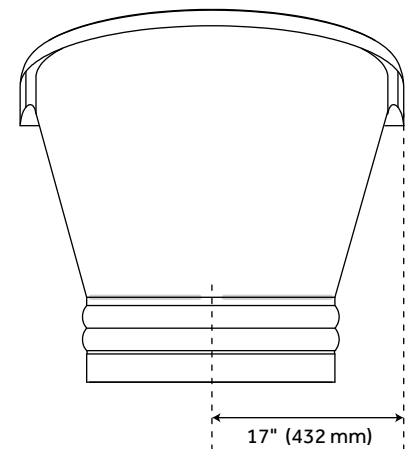

71" ANASTASIA MOSAIC NICKEL-PLATED COPPER DOUBLE-SLIPPER TUB

SKU: 953820

Code: SH484138,SH484224,SH484223,SH484222,SH484221

FEATURES

Design: Glam
Product Finish: Copper
Length: 71"
Width: 34"
Height: 33"
Overflow Hole: Yes
Water Depth To Overflow: 14-1/2"
Interior Treatment: Polished
Metal Gauge/Thickness: 16 Gauge
Drain Included: Optional
Faucet Included: No
Shape: Oval
Size: 71
Tub Overflow: Yes
Tub Material: Copper
Tub Interior Length: 52"
Tub Interior Width: 22"
Tap Deck: No
Faucet Drillings: No Drillings
Tub Weight Uncrated (lbs): 200
Tub Weight Crated (lbs): 310
Recommended Accessories: 7894580

CSA B45.12/IAPMO Z402
Massachusetts Accepted

REVISED 8/9/2023

71" ANASTASIA MOSAIC NICKEL-PLATED COPPER DOUBLE-SLIPPER TUB

SKU: 953820

Code: SH484138,SH484224,SH484223,SH484222,SH484221

ADDITIONAL FEATURES

- Copper tubs are handmade and therefore unique. Expect slight variations in finish and dimensions (± 1 ”).
- Requires a freestanding tub filler or wall-mount faucet.
- To keep the tub in premium condition, it is recommended to not use anything abrasive for bathing or cleaning, including products like Epsom salts, bristle brushes, and harsh soaps.
- Overflow Drain will include: Extended Pop-Up Drain with Swivel Head, a Daisy Wheel overflow, which remain open to allow water into the drain.
- Optional Quick Connect Drop-In Drain Kit Includes:
 - Floor Plate, 1-1/2" PVC Pipe, 2" x 1-1/2" Trap Adapters, 1 Brass Threaded, 1 Brass Unthreaded Tailpiece and Plug.
 - Installs above your subfloor, but underneath your cement floor or tile, so you do not need access below the fixture.

REVISED 8/9/2023

71" ANASTASIA MOSAIC NICKEL-PLATED COPPER DOUBLE SLIPPER TUB

SKU: 953820

All dimensions and specifications are nominal and may vary. Use actual products for accuracy in critical situations.