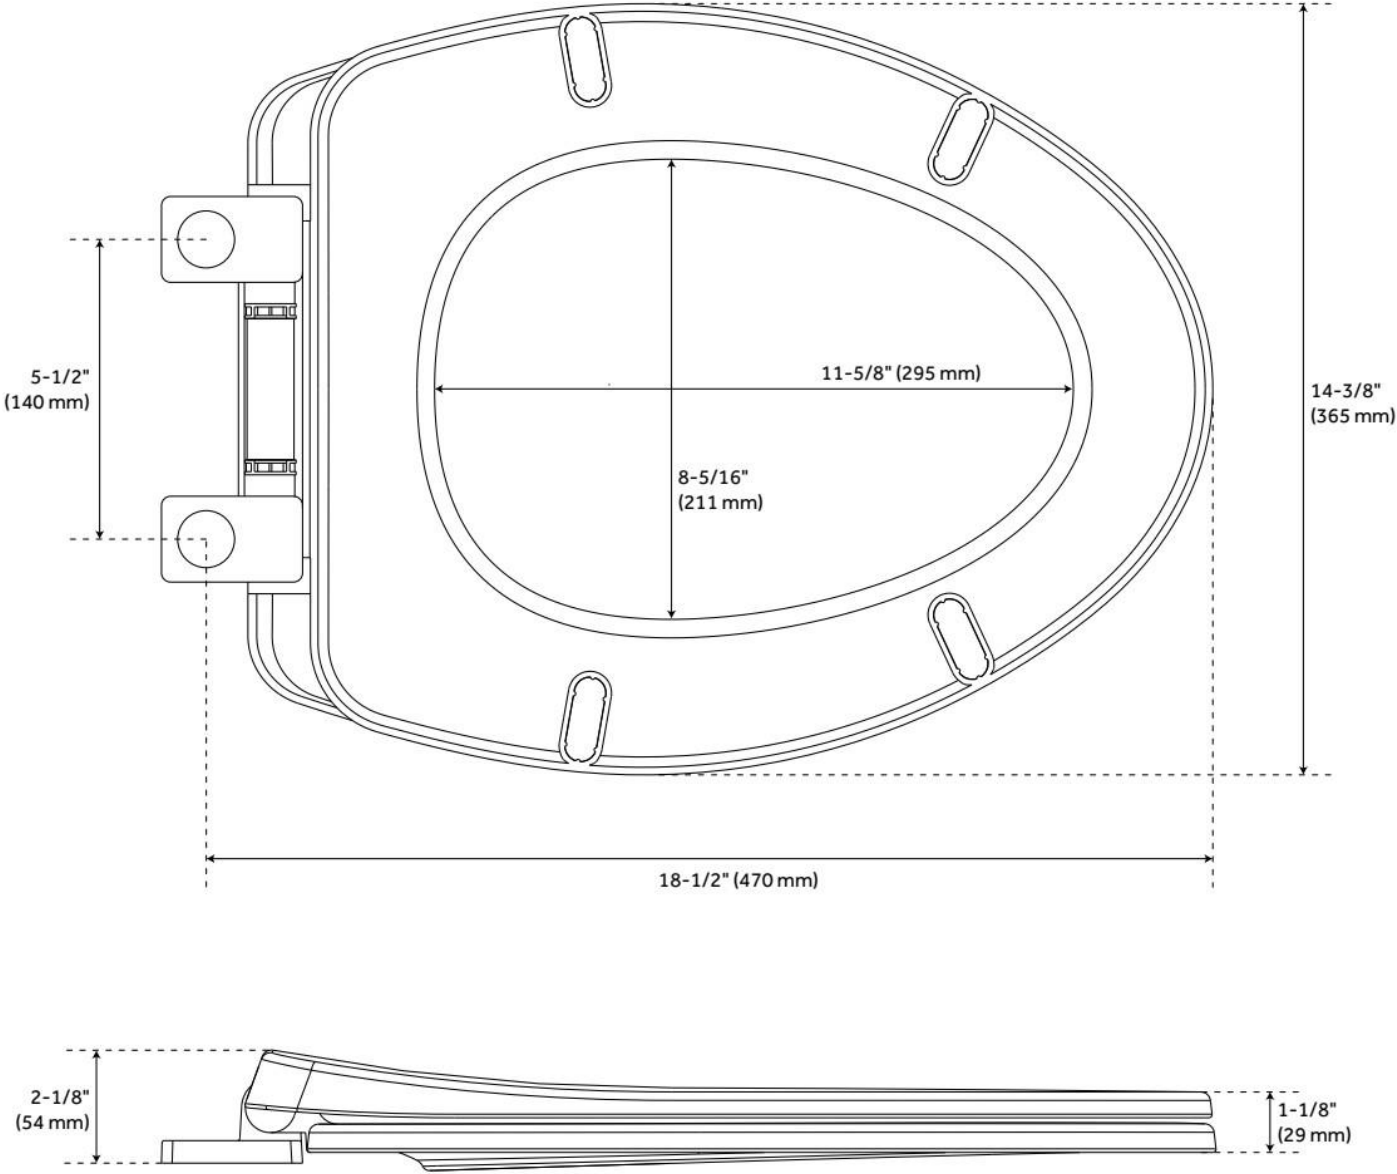

## FEATURES

Material: Vitreous China  
Toilet Style: 2-Piece  
Flush Handle Location: Left  
Bowl Height: 16-1/2"  
Bowl Shape: Elongated  
Rough-in: 7-1/2"  
Gallons Per Flush: 1.28 GPF (4.8 LPF)  
Flush Type: Washdown  
Flush Valve Size: 2"  
Trapway Diameter: 2"  
Seat Included: Optional  
Water Spot: 6" x 5"

## ADDITIONAL FEATURES

- **European rear outlet toilet. See Additional Images for detailed photos.**
- Includes P-trap connector.
- Connector may be glued to 3" PVC or ABS coupling or hub fitting. Also fastens to 4" PVC or ABS hub fitting with included rubber seal.
- Connector configuration allows for  $\pm 1"$  adjustment of rough in height of the drain pipe at the wall.
- Optional bidet seat details:
- Features warm water, seat warmer, spray massage, warm drying, smart night light, and auto-cleaning modes.
- Includes a remote control for one-handed operation.
- Features Nozzle Clean mode for cleaning.
- The UV light treatment sterilizes the spray nozzle by killing bacteria in three minutes. The red indicator light automatically turns on 10 seconds after use, stays on for three minutes during the cleaning process, and turns off when it is complete.

# WAYCROSS TWO-PIECE EUROPEAN REAR OUTLET TOILET

SKU: 953821  
Code: SH484141, SH484145

REVISED 1/29/2025