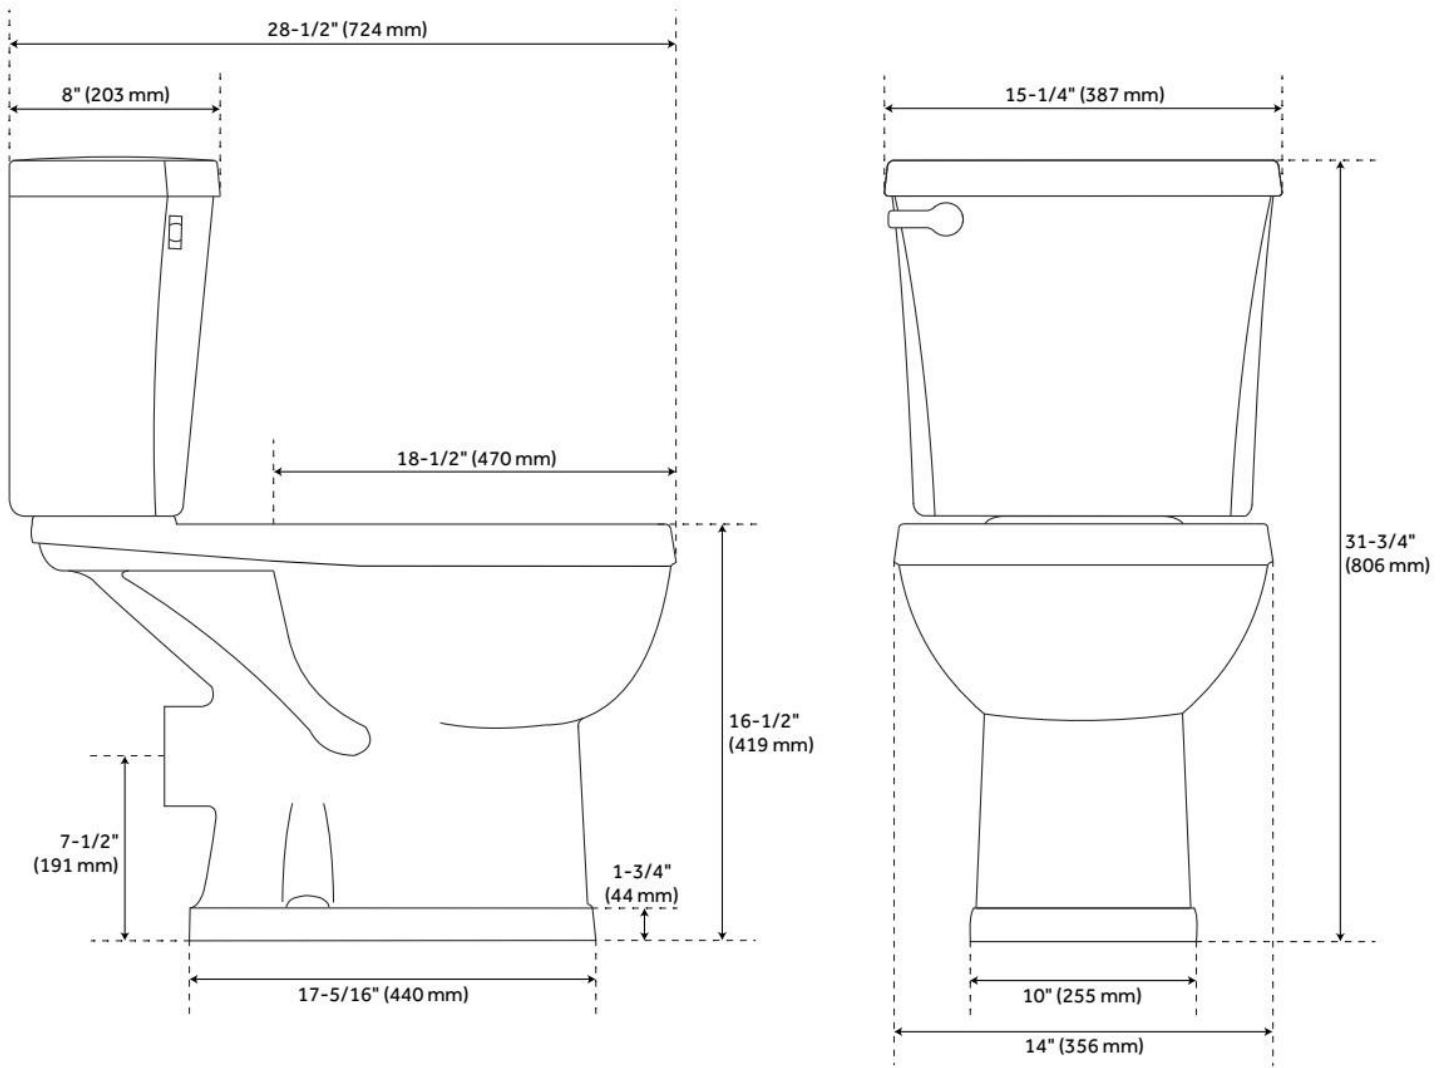

# WAYCROSS TWO-PIECE EUROPEAN REAR OUTLET TOILET

SKU: 953821

Code: SH484141, SH484145

## FEATURES

Material: Vitreous China  
Toilet Style: 2-Piece  
Flush Handle Location: Left  
Bowl Height: 16-1/2"  
Bowl Shape: Elongated  
Rough-in: 7-1/2"  
Gallons Per Flush: 1.28 GPF (4.8 LPF)  
Flush Type: Washdown  
Flush Valve Size: 2"  
Trapway Diameter: 2"  
Seat Included: Optional  
Water Spot: 6" x 5"

## ADDITIONAL FEATURES

- **European rear outlet toilet. See Additional Images for detailed photos.**
- Includes P-trap connector.
- Connector may be glued to 3" PVC or ABS coupling or hub fitting. Also fastens to 4" PVC or ABS hub fitting with included rubber seal.
- Connector configuration allows for  $\pm 1"$  adjustment of rough in height of the drain pipe at the wall.
- Optional bidet seat details:
- Features warm water, seat warmer, spray massage, warm drying, smart night light, and auto-cleaning modes.
- Includes a remote control for one-handed operation.
- Features Nozzle Clean mode for cleaning.
- The UV light treatment sterilizes the spray nozzle by killing bacteria in three minutes. The red indicator light automatically turns on 10 seconds after use, stays on for three minutes during the cleaning process, and turns off when it is complete.

# WAYCROSS TWO-PIECE EUROPEAN REAR OUTLET TOILET

SKU: 953821

Code: SH484141, SH484145

REVISED 1/29/2025