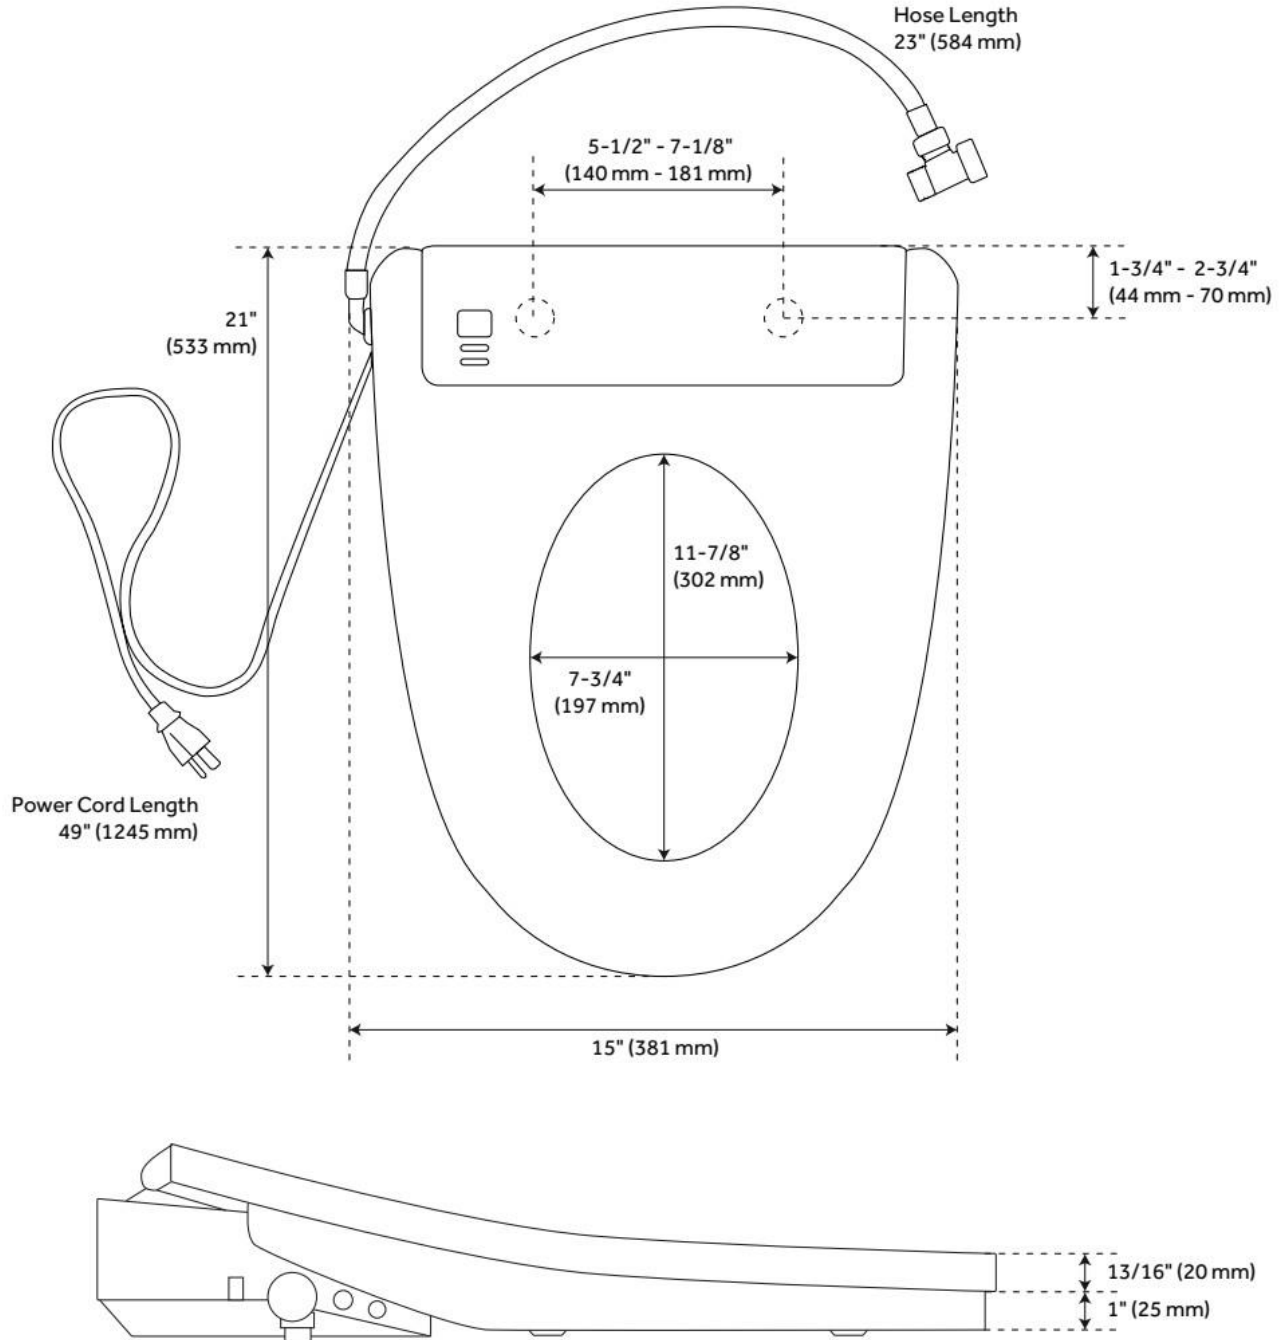

ALDRIDGE ELONGATED ELECTRONIC BIDET TOILET SEAT

SKU: 448556
Code: SHBDS201

REVISED 7/15/2024