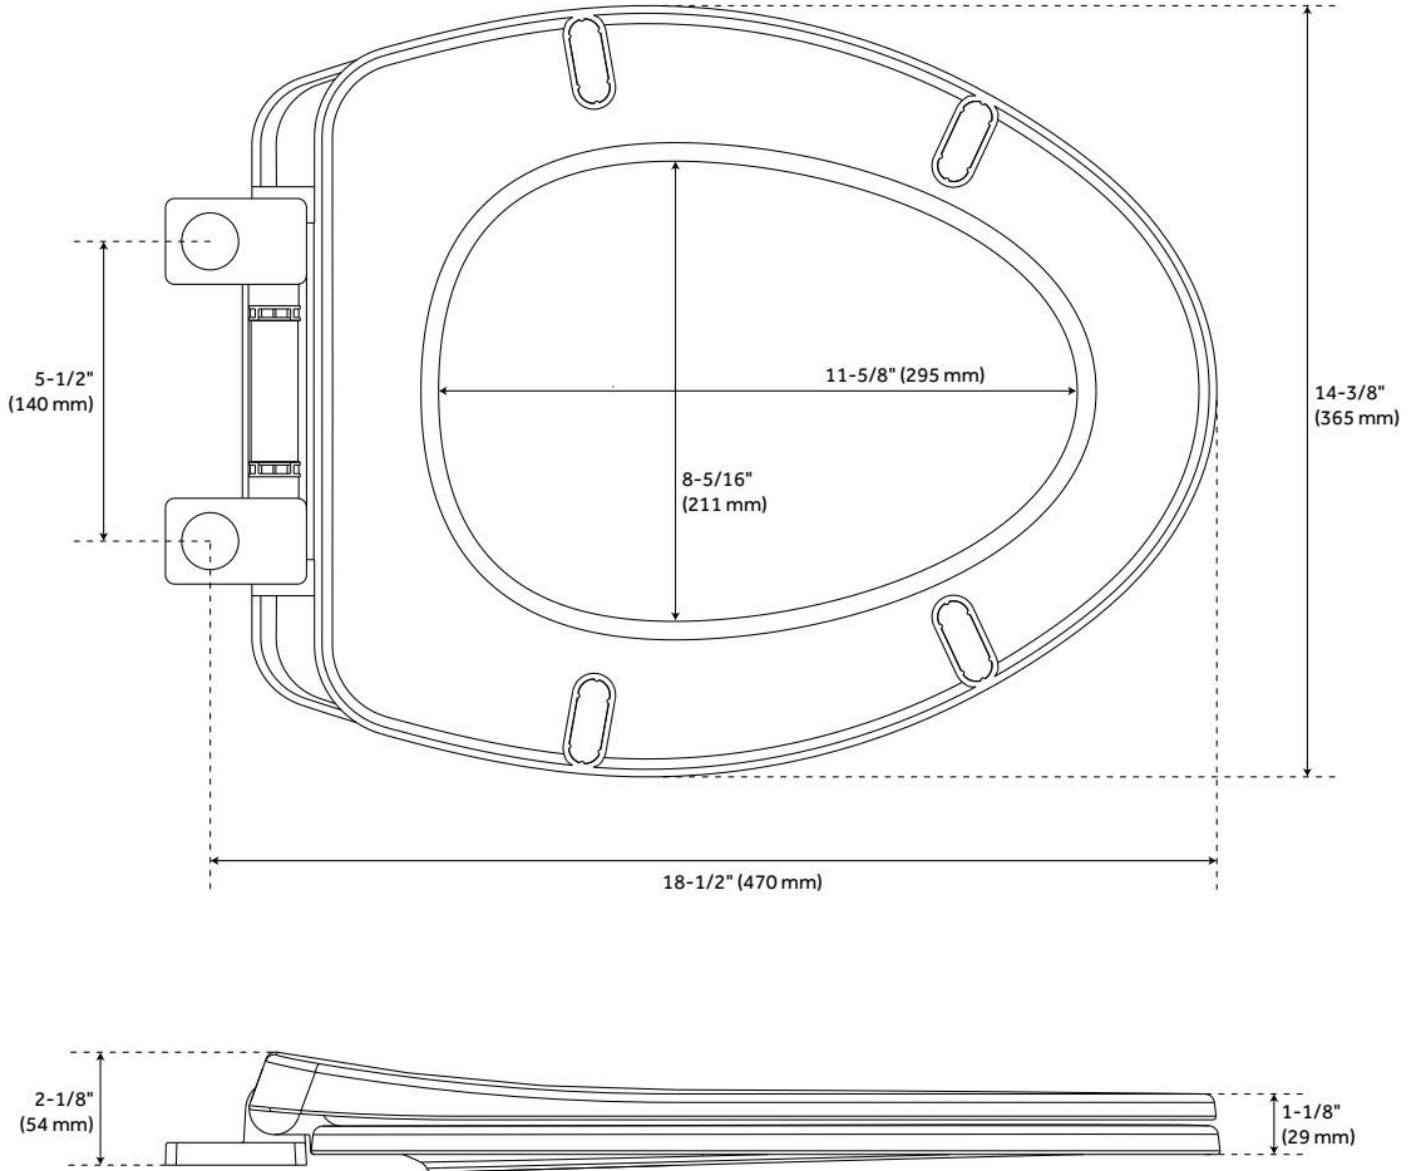

## FEATURES

Material: Vitreous china  
Toilet Style: 2-Piece  
Flush Handle Location: Left  
Bowl Height: 16-1/2"  
Bowl Shape: Elongated  
Rough-in: 7-1/2"  
Gallons Per Flush: 1.28 GPF (4.8 LPF)  
Flush Type: Washdown  
Flush Valve Size: 2"  
Trapway Diameter: 2"  
Seat Included: Optional  
Water Spot: 6" x 5"

# WAYCROSS TWO-PIECE EUROPEAN REAR OUTLET TOILET

SKU: 953821

Code: SH484141, SH484145

REVISED 7/22/2024