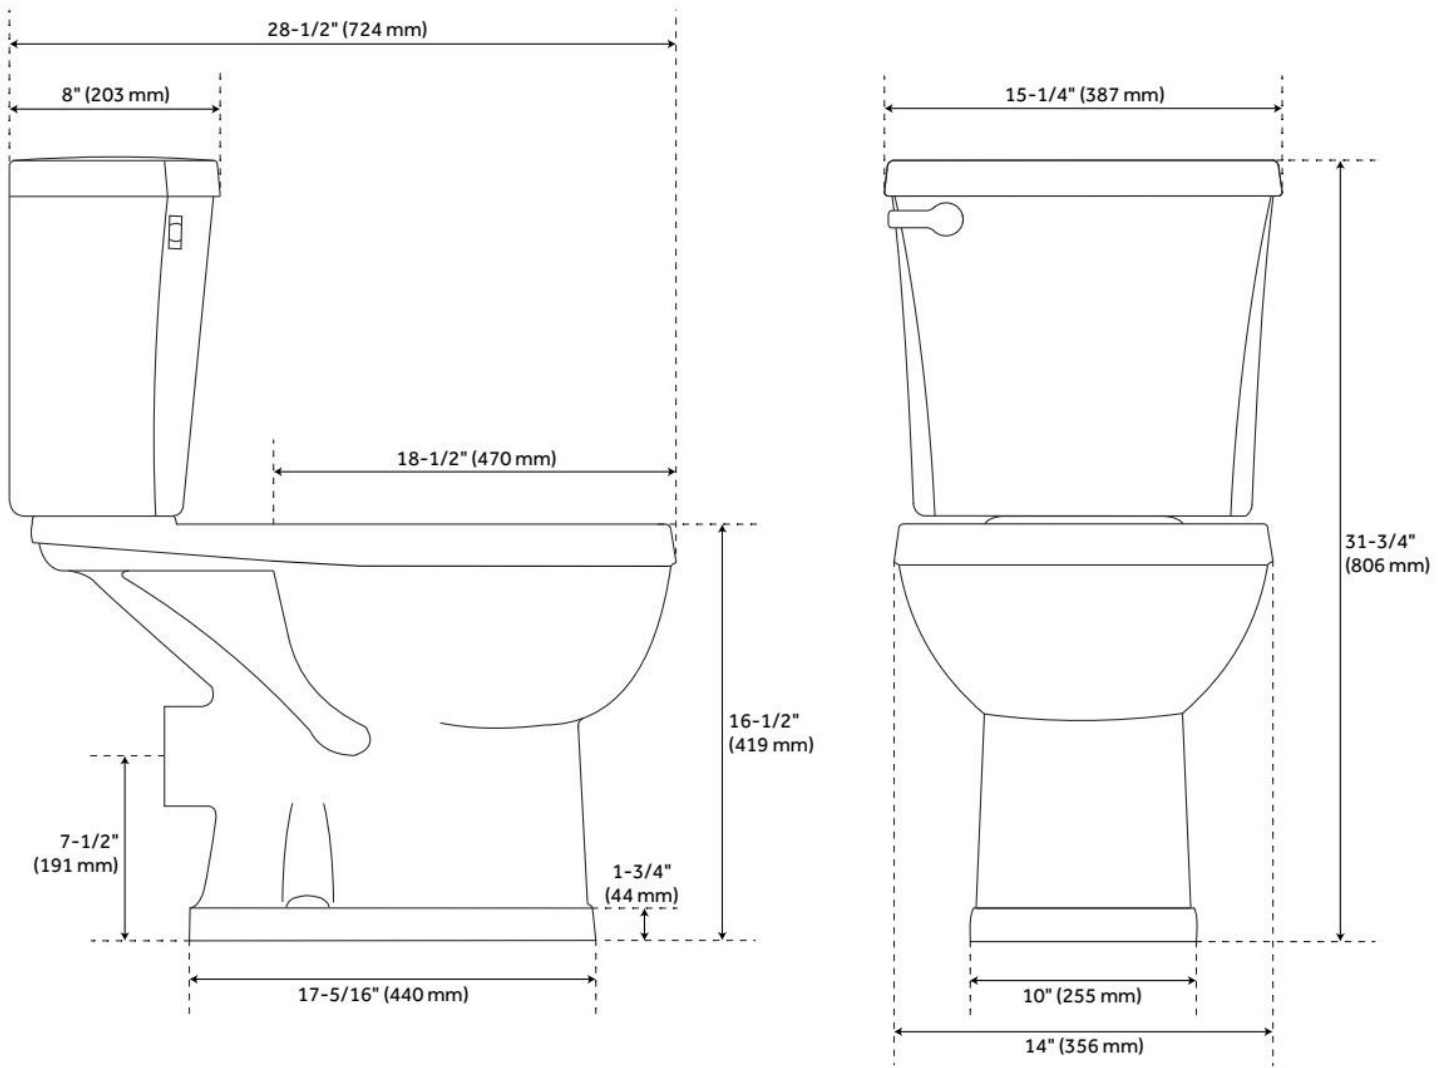

## FEATURES

Material: Vitreous china  
Toilet Style: 2-Piece  
Flush Handle Location: Left  
Bowl Height: 16-1/2"  
Bowl Shape: Elongated  
Rough-in: 7-1/2"  
Gallons Per Flush: 1.28 GPF (4.8 LPF)  
Flush Type: Washdown  
Flush Valve Size: 2"  
Trapway Diameter: 2"  
Seat Included: Optional  
Water Spot: 6" x 5"

## ADDITIONAL FEATURES

- **European rear outlet toilet. See Additional Images for detailed photos.**
- Includes P-trap connector.
- Connector may be glued to 3" PVC or ABS coupling or hub fitting. Also fastens to 4" PVC or ABS hub fitting with included rubber seal.
- Connector configuration allows for  $\pm 1$ " adjustment of rough in height of the drain pipe at the wall.
- Optional bidet seat details:
- Features warm water, seat warmer, spray massage, warm drying, smart night light, and auto-cleaning modes.
- Includes a remote control for one-handed operation.
- Features Nozzle Clean mode for cleaning.
- The UV light treatment sterilizes the spray nozzle by killing bacteria in three minutes. The red indicator light automatically turns on 10 seconds after use, stays on for three minutes during the cleaning process, and turns off when it is complete.

# WAYCROSS TWO-PIECE EUROPEAN REAR OUTLET TOILET

SKU: 953821

Code: SH484141, SH484145

REVISED 7/22/2024