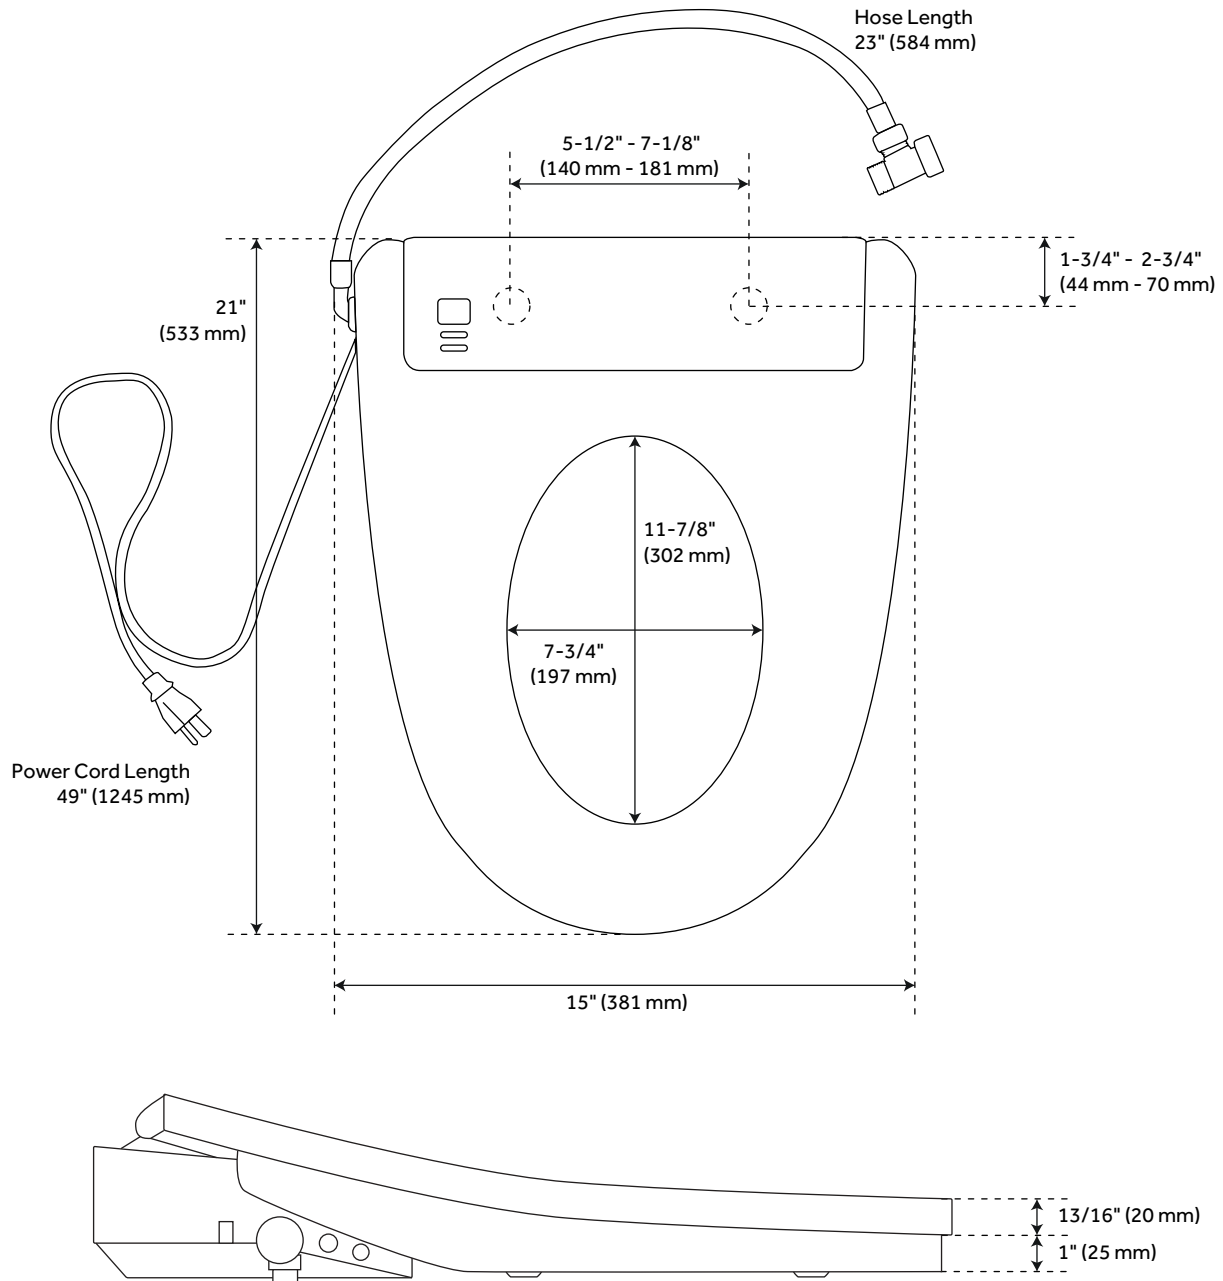

OPTIONAL ALDRIDGE ELONGATED ELECTRONIC BIDET TOILET SEAT

All dimensions and specifications are nominal and may vary. Use actual products for accuracy in critical situations.