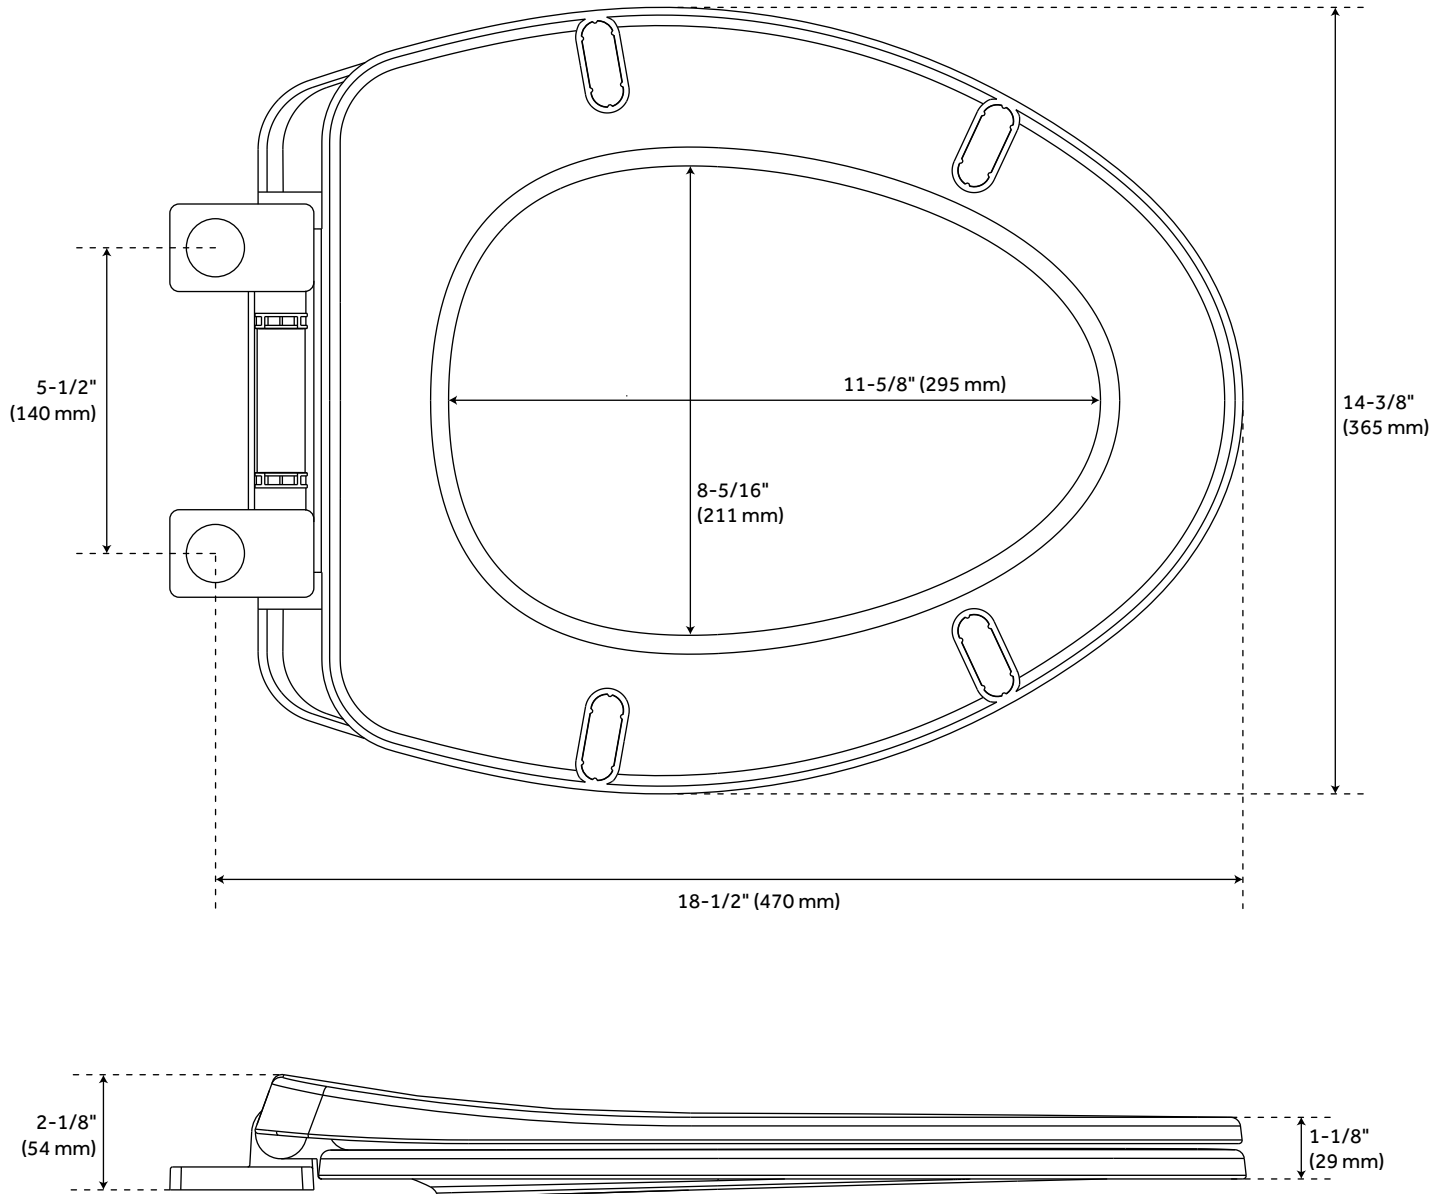

WAYCROSS TWO-PIECE EUROPEAN REAR OUTLET TOILET

SKU: 953821

Code: SH484141,SH484145

FEATURES

Installation Type: Floor Mount
Product Finish: White
Material: Vitreous china
Length: 15-1/4"
Height: 31-3/4"
Depth: 28-1/2"
Rough In: 7-1/2"
Bowl Shape: Elongated
Bowl Height: 16-1/2"
Gallons Per Flush: 1.28 (4.8 Lpf)
Flushing System: Washdown

ASME A112.19.2/CSA B45.1

ICC/ANSI A117.1

CEC Listed

REVISED 1/4/2023

WAYCROSS TWO-PIECE EUROPEAN REAR OUTLET TOILET

SKU: 953821

Code: SH484141,SH484145

ADDITIONAL FEATURES

- **European rear outlet toilet. See Additional Images for detailed photos.**
- Includes P-trap connector.
- Connector may be glued to 3" PVC or ABS coupling or hub fitting. Also fastens to 4" PVC or ABS hub fitting with included rubber seal.
- Connector configuration allows for ± 1 " adjustment of rough in height of the drain pipe at the wall.
- Optional bidet seat details:
- Features warm water, seat warmer, spray massage, warm drying, smart night light, and auto-cleaning modes.
- Includes a remote control for one-handed operation.
- Features Nozzle Clean mode for cleaning.
- The UV light treatment sterilizes the spray nozzle by killing bacteria in three minutes. The red indicator light automatically turns on 10 seconds after use, stays on for three minutes during the cleaning process, and turns off when it is complete.
- Soft-closing seat and lid.
- Installs easily with quick-release system.
- Designed for single- and two-piece toilets.
- Power cord length: 49"
- Featuring a washdown flushing system that uses the weight and the gravitational current of the water to push waste from the toilet bowl into the trapway.

REVISED 02/14/2024

WAYCROSS TWO-PIECE EUROPEAN REAR OUTLET TOILET

All dimensions and specifications are nominal and may vary. Use actual products for accuracy in critical situations.

STANDARD SEAT - CONTEMPORARY ULTRA SLIM SLOW-CLOSING TOILET SEAT