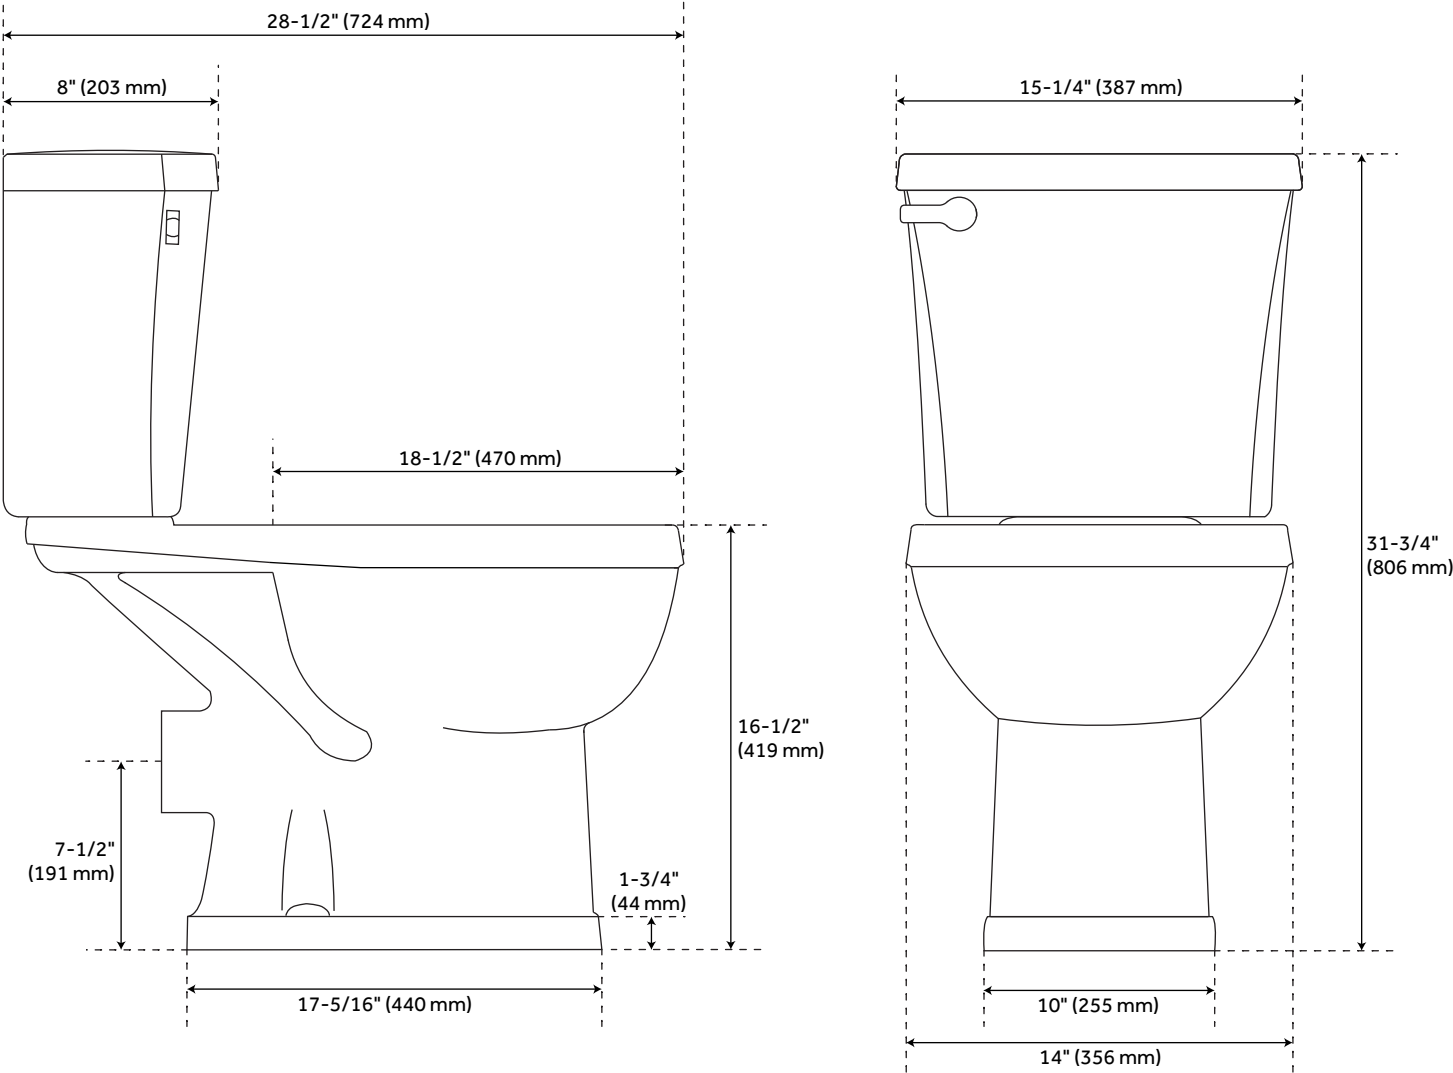

WAYCROSS TWO-PIECE EUROPEAN REAR OUTLET TOILET

SKU: 953821

Code: SH484141,SH484145

FEATURES

Installation Type: Floor Mount
Product Finish: White
Material: Vitreous china
Length: 15-1/4"
Height: 31-3/4"
Depth: 28-1/2"
Rough In: 7-1/2"
Bowl Shape: Elongated
Bowl Height: 16-1/2"
Gallons Per Flush: 1.28 (4.8 Lpf)
Flushing System: Washdown

ASME A112.19.2/CSA B45.1

ICC/ANSI A117.1

CEC Listed

REVISED 1/4/2023

WAYCROSS TWO-PIECE EUROPEAN REAR OUTLET TOILET

SKU: 953821

Code: SH484141,SH484145

ADDITIONAL FEATURES

- **European rear outlet toilet. See Additional Images for detailed photos.**
- Includes P-trap connector.
- Connector may be glued to 3" PVC or ABS coupling or hub fitting. Also fastens to 4" PVC or ABS hub fitting with included rubber seal.
- Connector configuration allows for ± 1 " adjustment of rough in height of the drain pipe at the wall.
- Optional bidet seat details:
- Features warm water, seat warmer, spray massage, warm drying, smart night light, and auto-cleaning modes.
- Includes a remote control for one-handed operation.
- Features Nozzle Clean mode for cleaning.
- The UV light treatment sterilizes the spray nozzle by killing bacteria in three minutes. The red indicator light automatically turns on 10 seconds after use, stays on for three minutes during the cleaning process, and turns off when it is complete.
- Soft-closing seat and lid.
- Installs easily with quick-release system.
- Designed for single- and two-piece toilets.
- Power cord length: 49"
- Featuring a washdown flushing system that uses the weight and the gravitational current of the water to push waste from the toilet bowl into the trapway.

REVISED 02/14/2024

WAYCROSS TWO-PIECE EUROPEAN REAR OUTLET TOILET

All dimensions and specifications are nominal and may vary. Use actual products for accuracy in critical situations.

STANDARD SEAT - CONTEMPORARY ULTRA SLIM SLOW-CLOSING TOILET SEAT