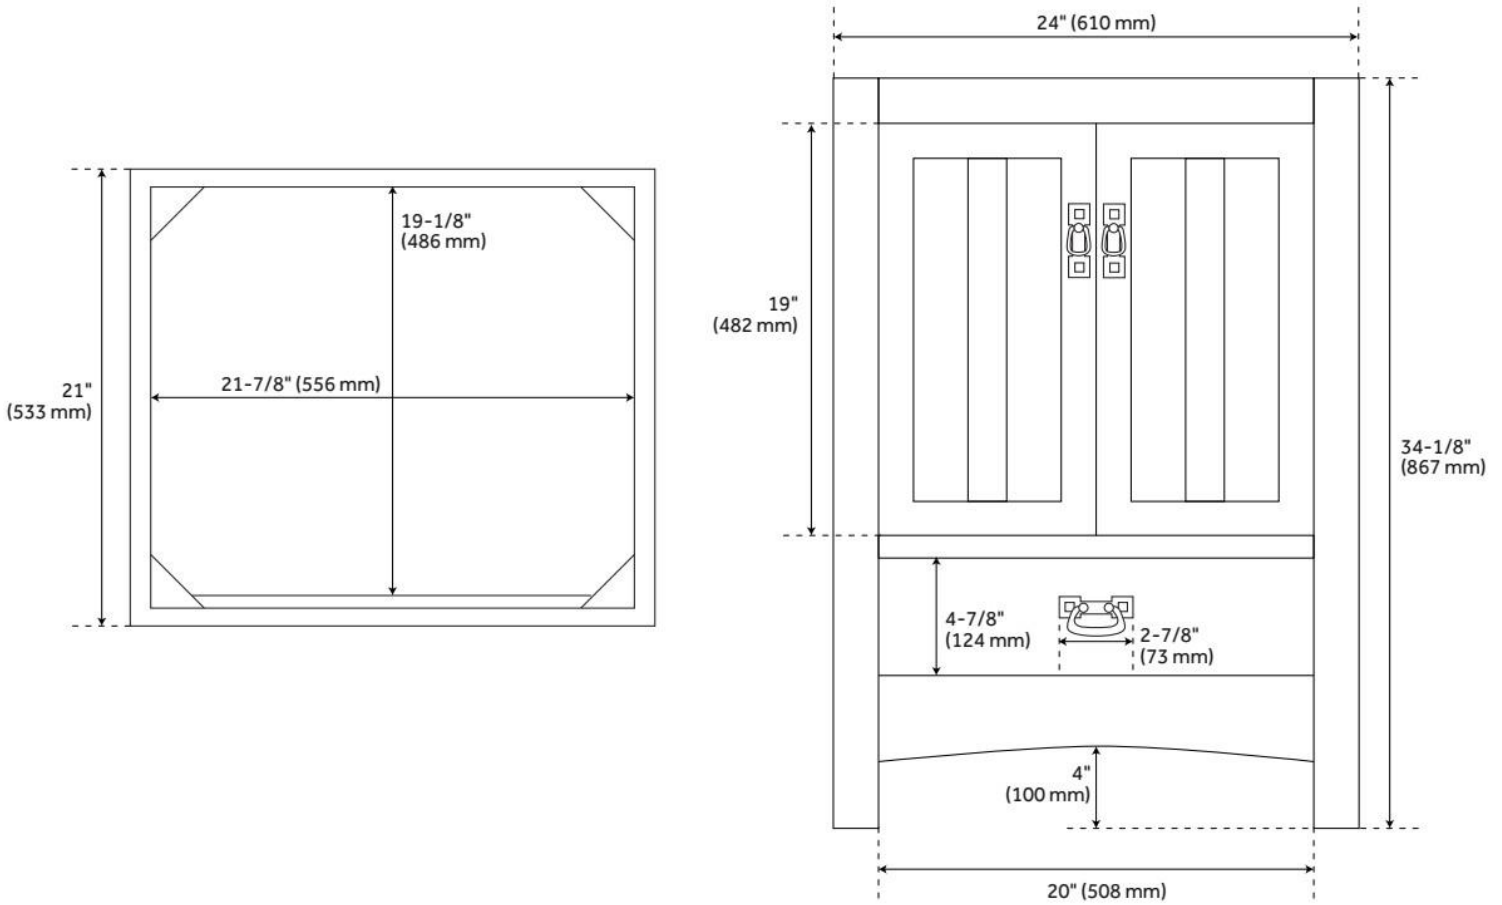

24" MAYBECK VANITY WITH RECTANGULAR UNDERMOUNT SINK - TINTED OAK

SKU: 953826-24-RUMB

Code: SH484169, SH484170, SH484171, SH484172, SH484173, SH484174, SH484175, SH484176

REVISED 8/6/2024