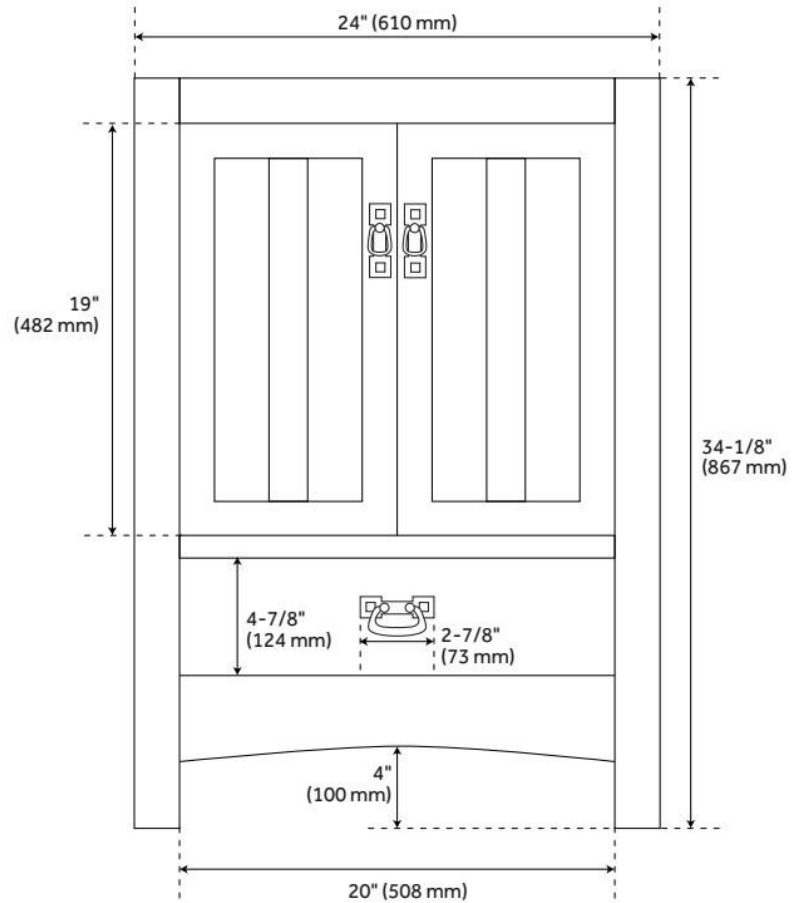

24" MAYBECK VANITY WITH RECTANGULAR UNDERMOUNT SINK - TINTED OAK

SKU: 953826-24-RUMB

Code: SH484169, SH484170, SH484171, SH484172, SH484173, SH484174, SH484175, SH484176, SH559065

FEATURES

Material: Oak
Product Finish: Tinted Oak
Number of Doors: 2
Number of Drawers: 1
Soft-Close Hinges: Yes
Soft-Close Slides: Yes
Dovetail Drawers: Yes
Hardware Finish: Black
Built-In Adjusters: Yes

ASME A112.19.2/CSA B45.1, Massachusetts Accepted, LISTED ID: 506894

ADDITIONAL FEATURES

- Includes a backsplash and a white porcelain sink.
- Granite is A-grade. Polished Carrara Marble is sourced from Italy.
- Each stone top is carved from a single piece of stone and will feature natural variations.
- See Installation Instructions for directions to attach the vanity top and sink.
- All dimensions are ($\pm 1/2$ ").
- [Wood finish samples available.](#)

REVISED 11/26/2024

24" MAYBECK VANITY WITH RECTANGULAR UNDERMOUNT SINK - TINTED OAK

SKU: 953826-24-RUMB

Code: SH484169, SH484170, SH484171, SH484172, SH484173, SH484174, SH484175, SH484176, SH559065

REVISED 11/26/2024