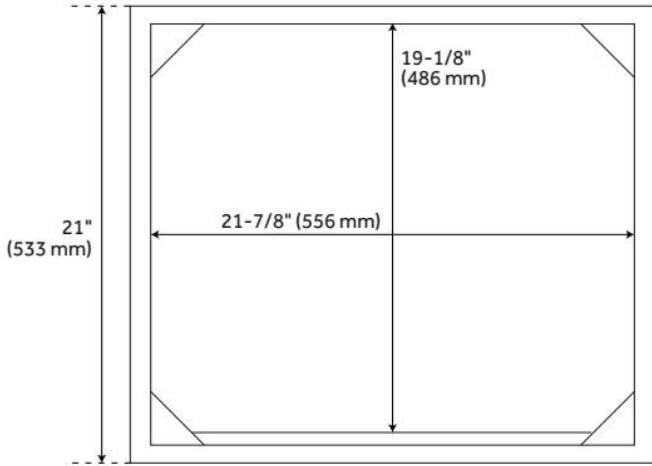

24" MAYBECK VANITY WITH RECTANGULAR UNDERMOUNT SINK - TINTED OAK

SKU: 953826-24-RUMB

Code: SH484169, SH484170, SH484171, SH484172, SH484173, SH484174, SH484175, SH484176, SH559065

REVISED 11/26/2024