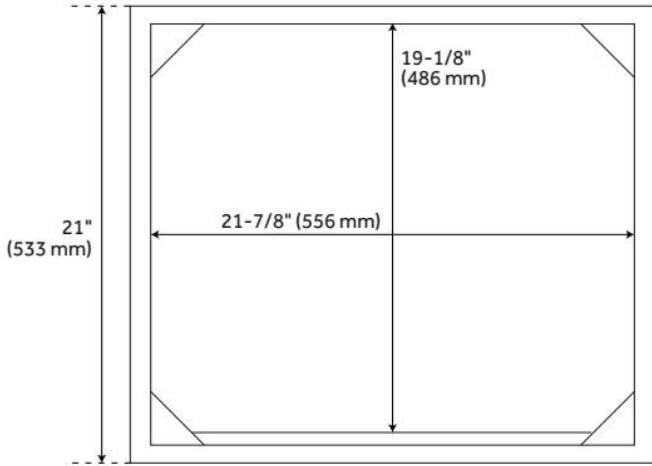

24" MAYBECK VANITY WITH UNDERMOUNT SINK - TINTED OAK

SKU: 953826-24-UM

Code: SH484165, SH484166, SH484167, SH484168

REVISED 8/7/2024