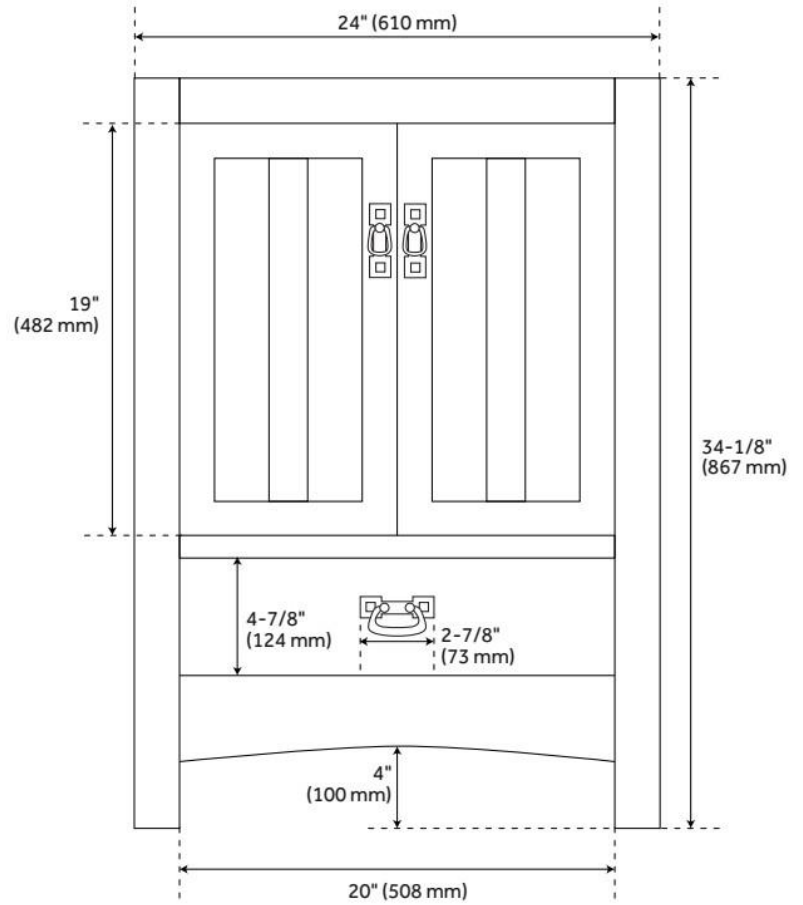

24" MAYBECK VANITY WITH UNDERMOUNT SINK - TINTED OAK

SKU: 953826-24-UM

Code: SH484165, SH484166, SH484167, SH484168

REVISED 8/7/2024