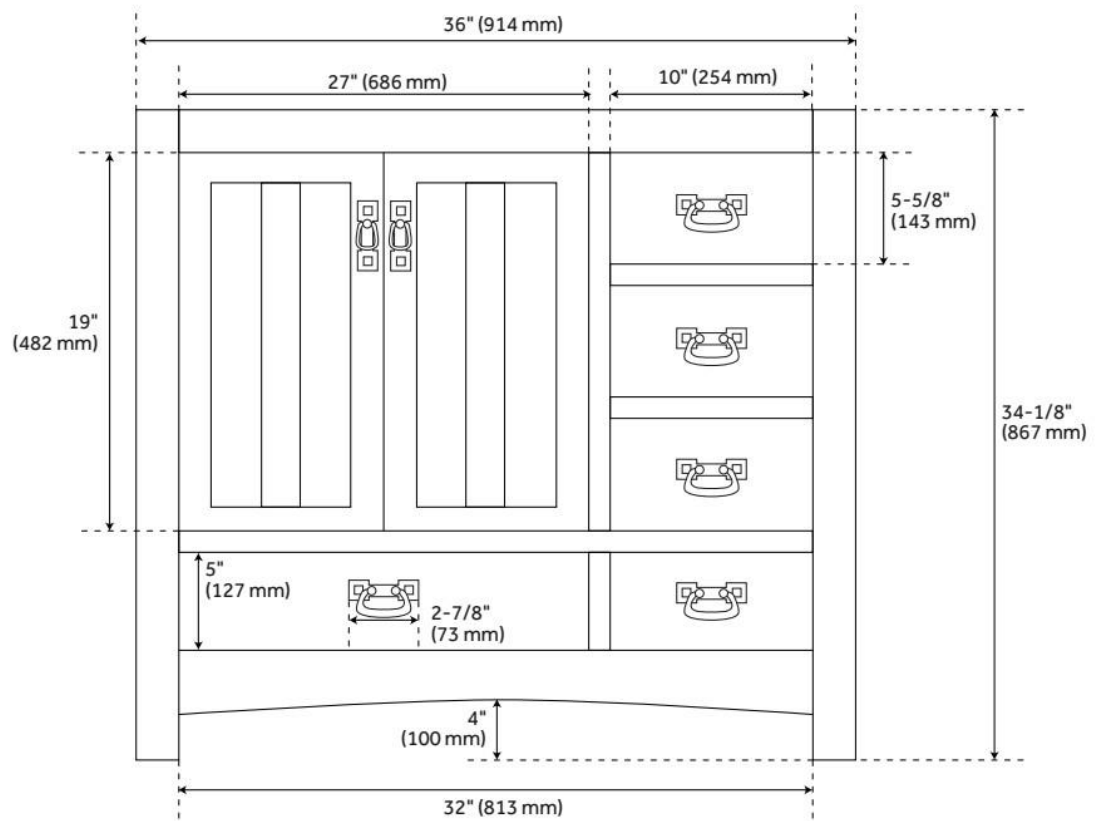

36" MAYBECK VANITY - TINTED OAK WITH LEFT OFFSET RECT UNDERMOUNT SINK

SKU: 953826-36-RUMB

Code: SH559029, SH559095

FEATURES

Material: Oak
Product Finish: Tinted Oak
Number of Doors: 2
Number of Drawers: 5
Soft-Close Hinges: Yes
Soft-Close Slides: Yes
Dovetail Drawers: Yes
Hardware Finish: Black
Built-In Adjusters: Yes

ASME A112.19.2/CSA B45.1, Massachusetts Accepted, LISTED ID: 506894, N/A

ADDITIONAL FEATURES

- Includes a matching backsplash and white porcelain sink.
- Polished Carrara Marble is sourced from Italy.
- Each stone top is carved from a single piece of stone and will feature natural variations.
- See Installation Instructions for directions to attach the vanity top and sink.
- All dimensions are ($\pm 1/2"$).

REVISED 11/27/2024

36" MAYBECK VANITY - TINTED OAK WITH LEFT OFFSET RECT UNDERMOUNT SINK

SKU: 953826-36-RUMB

Code: SH559029, SH559095

REVISED 11/27/2024