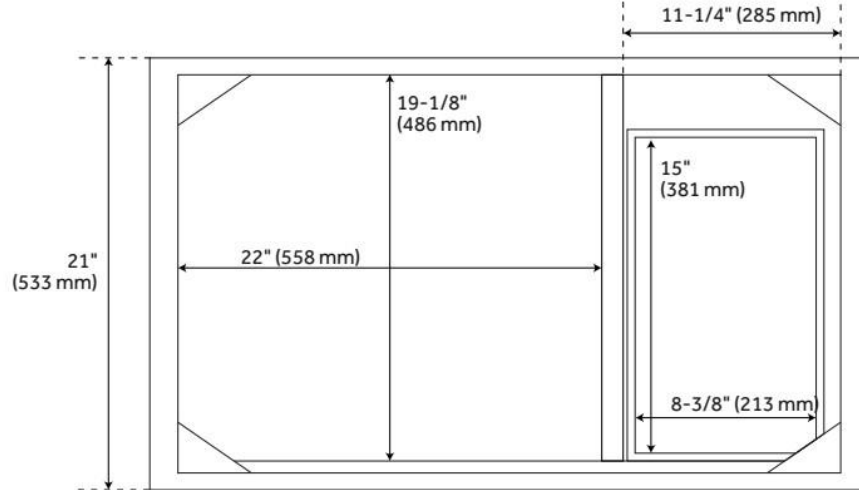

36" MAYBECK VANITY - TINTED OAK WITH LEFT OFFSET RECT UNDERMOUNT SINK

SKU: 953826-36-RUMB

Code: SH559029, SH559095

FEATURES

Material: Oak
Product Finish: Tinted Oak
Number of Doors: 2
Number of Drawers: 5
Soft-Close Hinges: Yes
Soft-Close Slides: Yes
Dovetail Drawers: Yes
Hardware Finish: Black
Built-In Adjusters: Yes

ASME A112.19.2/CSA B45.1, Massachusetts Accepted, LISTED ID: 506894, N/A

ADDITIONAL FEATURES

- Includes a matching backsplash and white porcelain sink.
- Polished Carrara Marble is sourced from Italy.
- Each stone top is carved from a single piece of stone and will feature natural variations.
- See Installation Instructions for directions to attach the vanity top and sink.
- All dimensions are ($\pm 1/2"$).

REVISED 11/27/2024

36" MAYBECK VANITY - TINTED OAK WITH LEFT OFFSET RECT UNDERMOUNT SINK

SKU: 953826-36-RUMB

Code: SH559029, SH559095

REVISED 11/27/2024