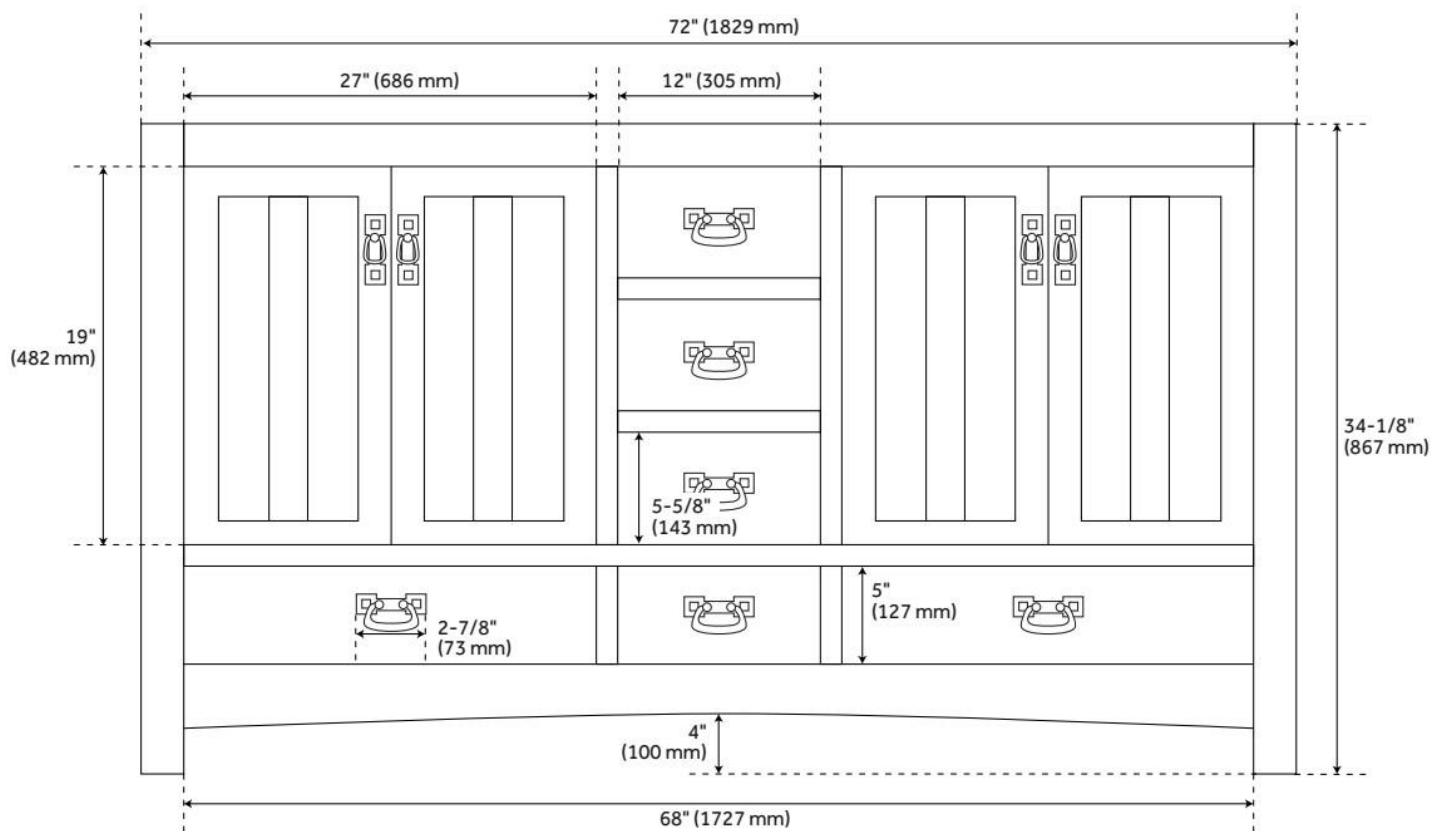

72" MAYBECK DOUBLE VANITY WITH RECTANGULAR UNDERMOUNT SINKS - TINTED OAK

SKU: 953826-72-RUMB

Code: SH484186, SH484187, SH484188, SH484189, SH484190, SH484191, SH484192, SH484193

FEATURES

Material: Oak
Product Finish: Tinted Oak
Number of Doors: 4
Number of Drawers: 6
Soft-Close Hinges: Yes
Soft-Close Slides: Yes
Dovetail Drawers: Yes
Hardware Finish: Black
Built-In Adjusters: Yes

ASME A112.19.2/CSA B45.1, Massachusetts Accepted, LISTED ID: 506897

ADDITIONAL FEATURES

- Includes a backsplash and a pair of white porcelain sinks.
- Granite is A-grade. Polished Carrara Marble is sourced from Italy.
- Each stone top is carved from a single piece of stone and will feature natural variations.
- See Installation Instructions for directions to attach the vanity top and sink.
- All dimensions are ($\pm 1/2''$).
- [Wood finish samples available.](#)

REVISED 8/6/2024

72" MAYBECK DOUBLE VANITY WITH RECTANGULAR UNDERMOUNT SINKS - TINTED OAK

SKU: 953826-72-RUMB

Code: SH484186, SH484187, SH484188, SH484189, SH484190, SH484191, SH484192, SH484193

REVISED 8/6/2024