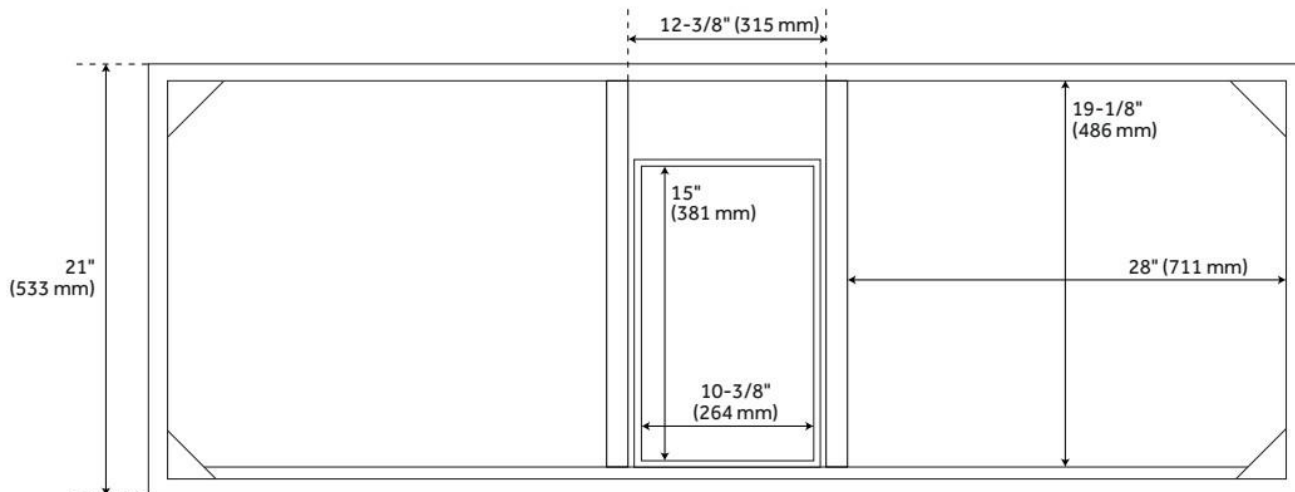

72" MAYBECK DOUBLE VANITY WITH RECTANGULAR UNDERMOUNT SINKS - TINTED OAK

SKU: 953826-72-RUMB

Code: SH484186, SH484187, SH484188, SH484189, SH484190, SH484191, SH484192, SH484193

FEATURES

Material: Oak
Product Finish: Tinted Oak
Number of Doors: 4
Number of Drawers: 6
Soft-Close Hinges: Yes
Soft-Close Slides: Yes
Dovetail Drawers: Yes
Hardware Finish: Black
Built-In Adjusters: Yes

ASME A112.19.2/CSA B45.1, Massachusetts Accepted, LISTED ID: 506897

ADDITIONAL FEATURES

- Includes a backsplash and a pair of white porcelain sinks.
- Granite is A-grade. Polished Carrara Marble is sourced from Italy.
- Each stone top is carved from a single piece of stone and will feature natural variations.
- See Installation Instructions for directions to attach the vanity top and sink.
- All dimensions are ($\pm 1/2''$).
- [Wood finish samples available.](#)

REVISED 8/6/2024

72" MAYBECK DOUBLE VANITY WITH RECTANGULAR UNDERMOUNT SINKS - TINTED OAK

SKU: 953826-72-RUMB

Code: SH484186, SH484187, SH484188, SH484189, SH484190, SH484191, SH484192, SH484193

REVISED 8/6/2024