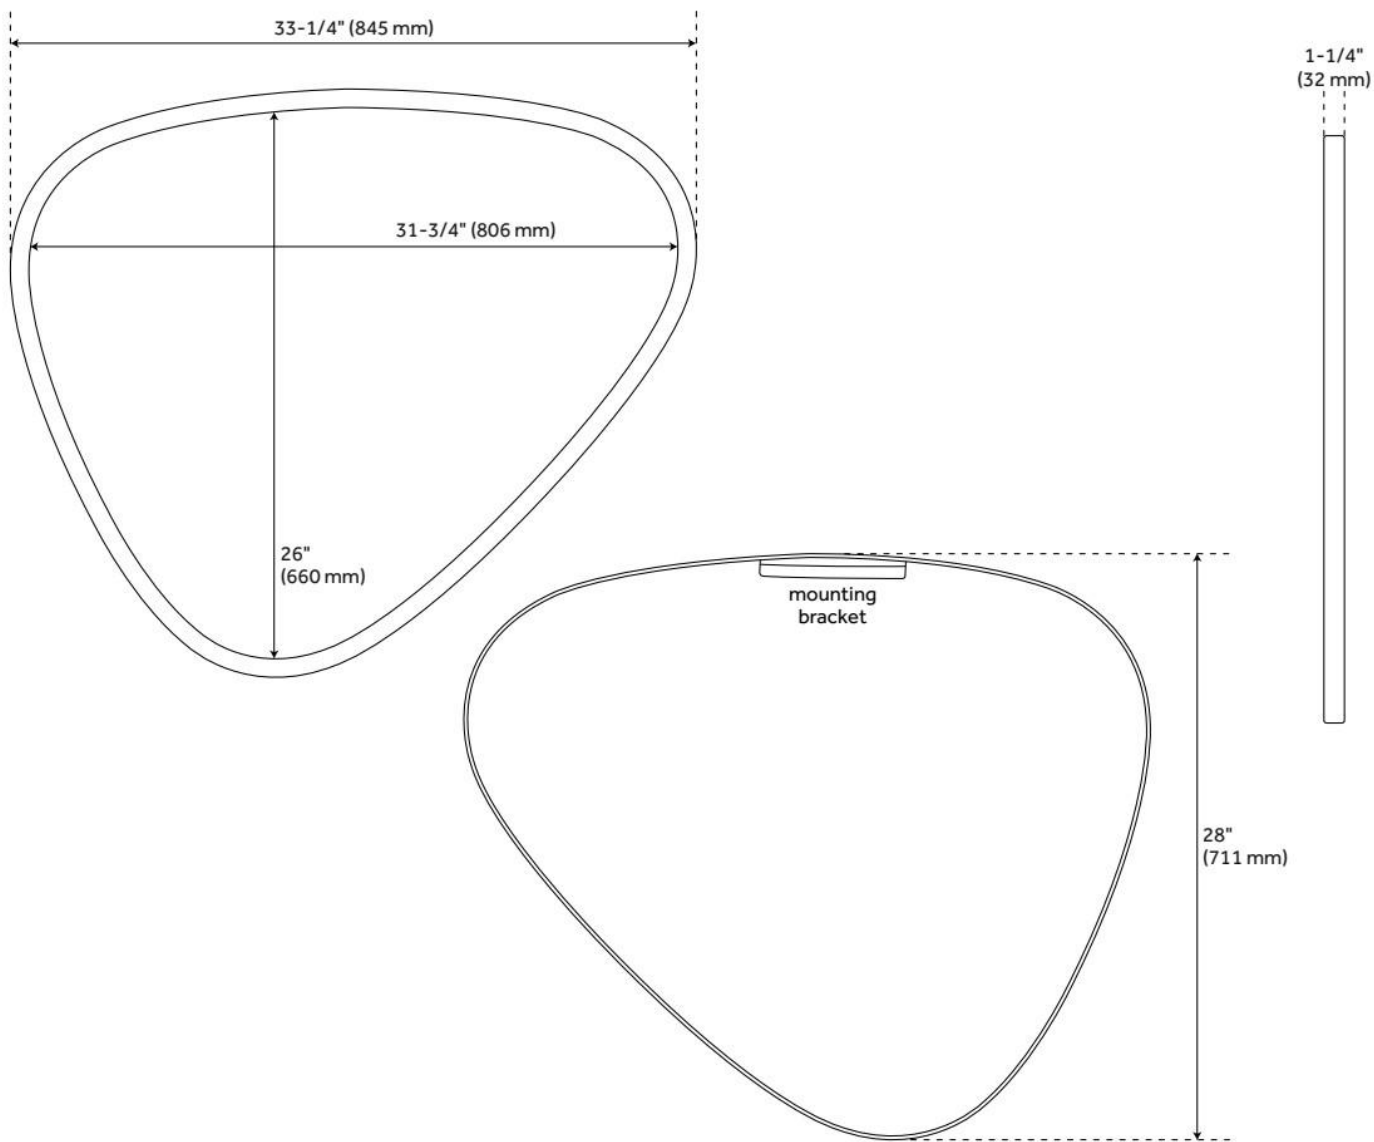

## ADDITIONAL FEATURES

- All dimensions are ( $\pm 1/2$ ").
- Durable French cleat mounting system included.

REVISED 8/23/2024

# PLATT ASYMMETRICAL DECORATIVE VANITY MIRROR

SKU: 953827

Code: SH484226, SH484227, SH484228

REVISED 8/23/2024