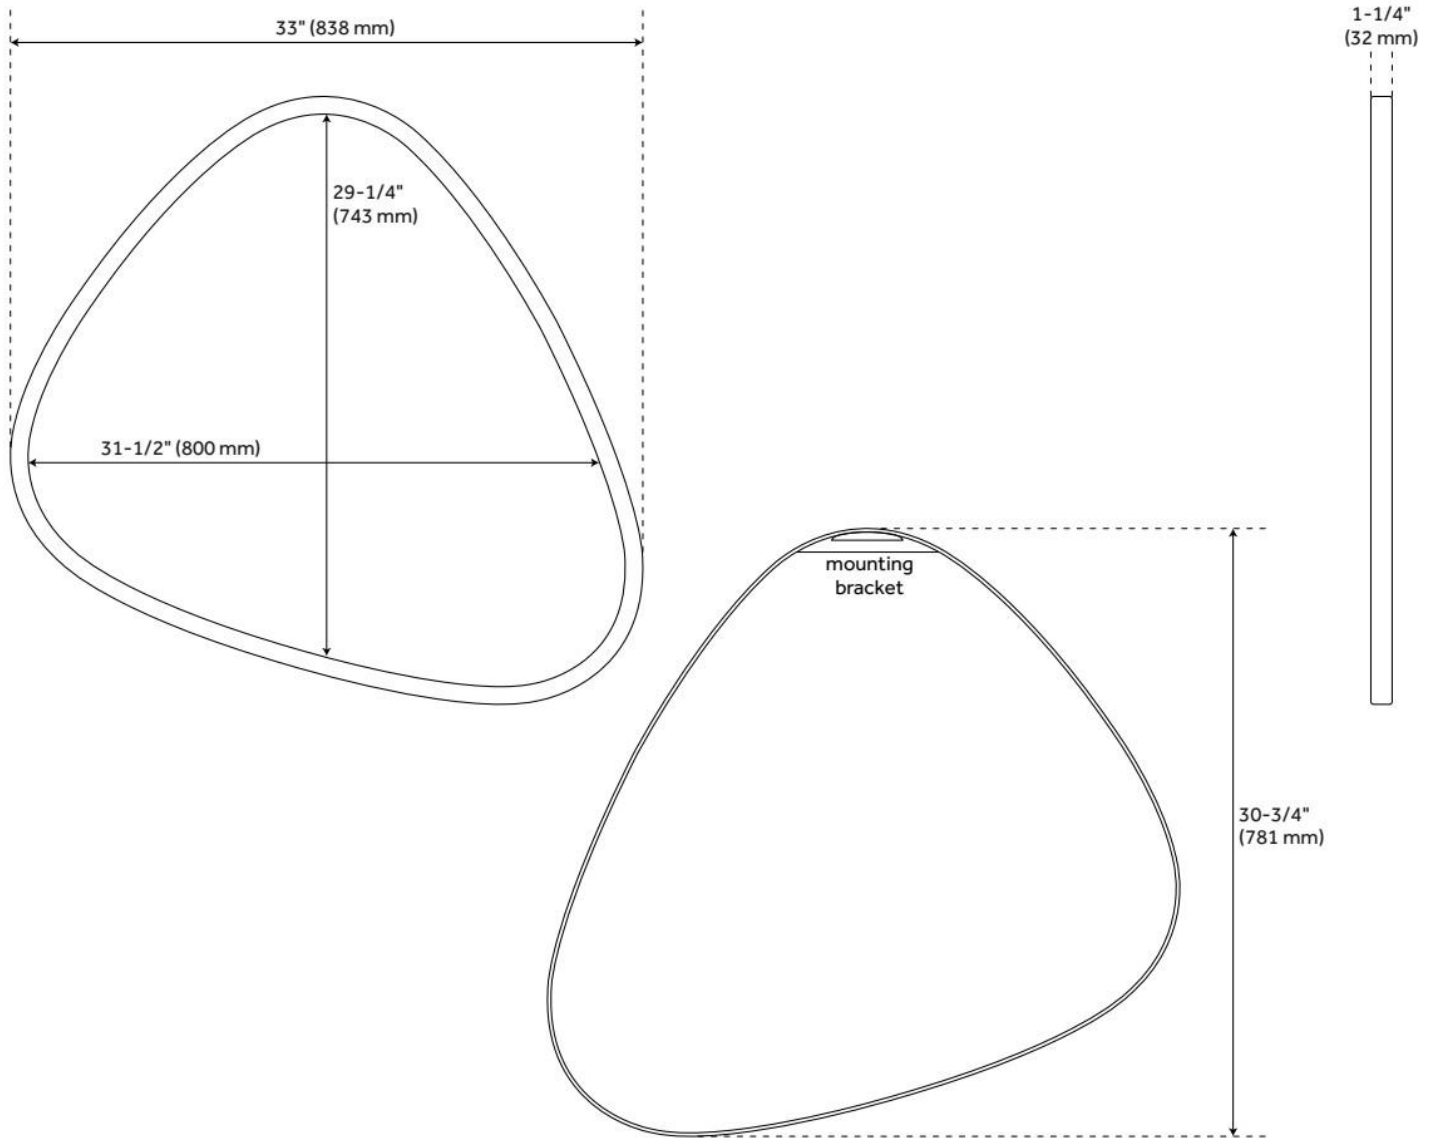

## ADDITIONAL FEATURES

- All dimensions are ( $\pm 1/2$ ").
- Durable French cleat mounting system included.

REVISED 8/23/2024

# PLATT ASYMMETRICAL DECORATIVE VANITY MIRROR

SKU: 953827

Code: SH484226, SH484227, SH484228

REVISED 8/23/2024