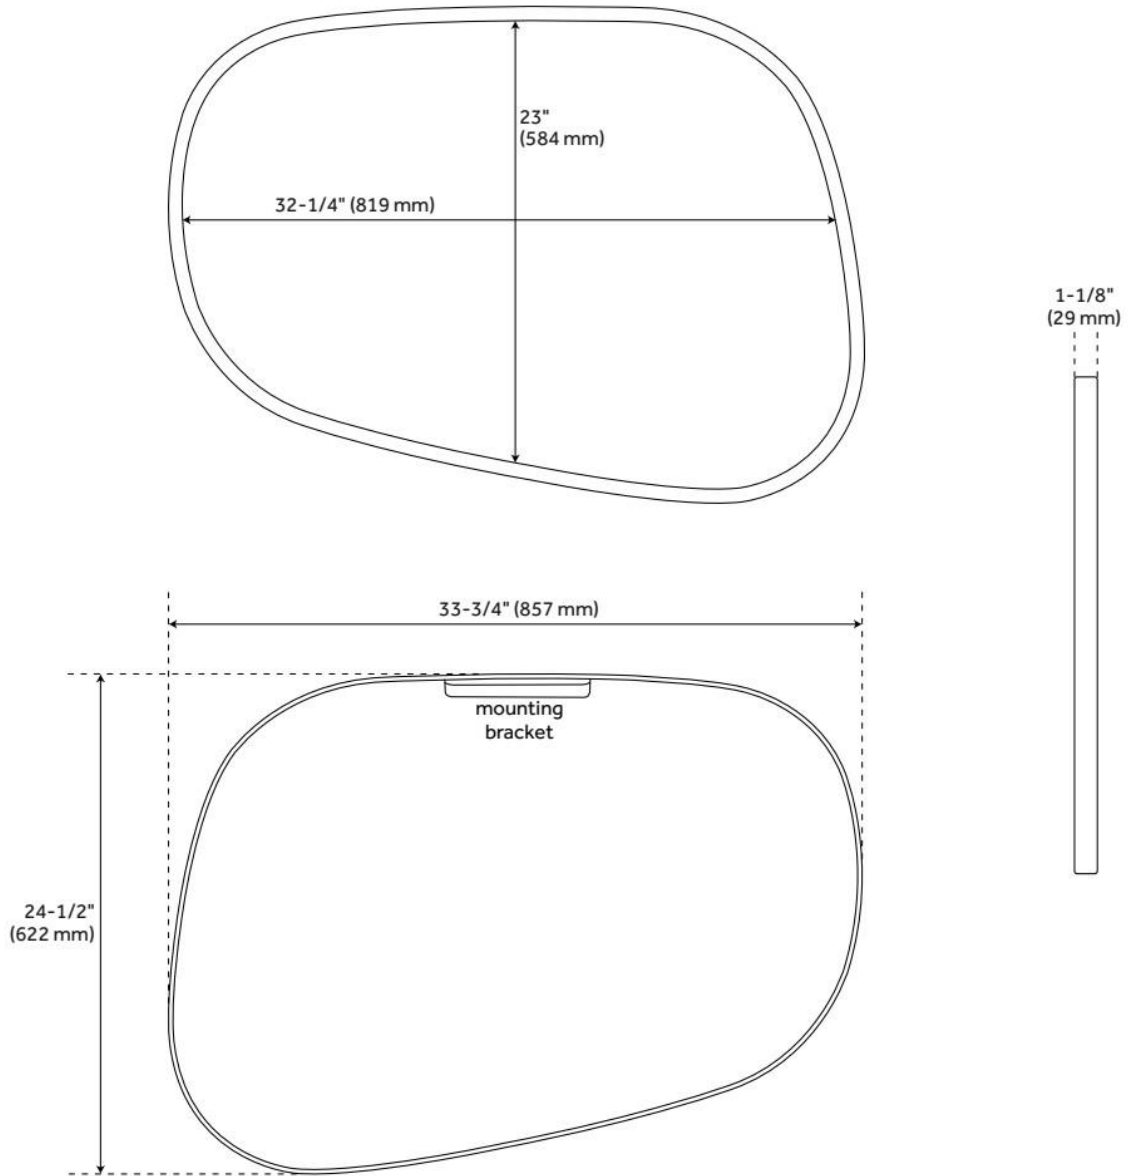

AMBURGEY ASYMMETRICAL DECORATIVE VANITY MIRROR

SKU: 953828

Code: SH484229, SH484230, SH484231

FEATURES

On/Off Switch: No

ADDITIONAL FEATURES

- All dimensions are ($\pm 1/2$ ").
- Durable French cleat mounting system included.

REVISED 8/22/2024

AMBURGEY ASYMMETRICAL DECORATIVE VANITY MIRROR

SKU: 953828

Code: SH484229, SH484230, SH484231

REVISED 8/22/2024

AMBURGEY ASYMMETRICAL DECORATIVE VANITY MIRROR

SKU: 953828

Code: SH484229, SH484230, SH484231