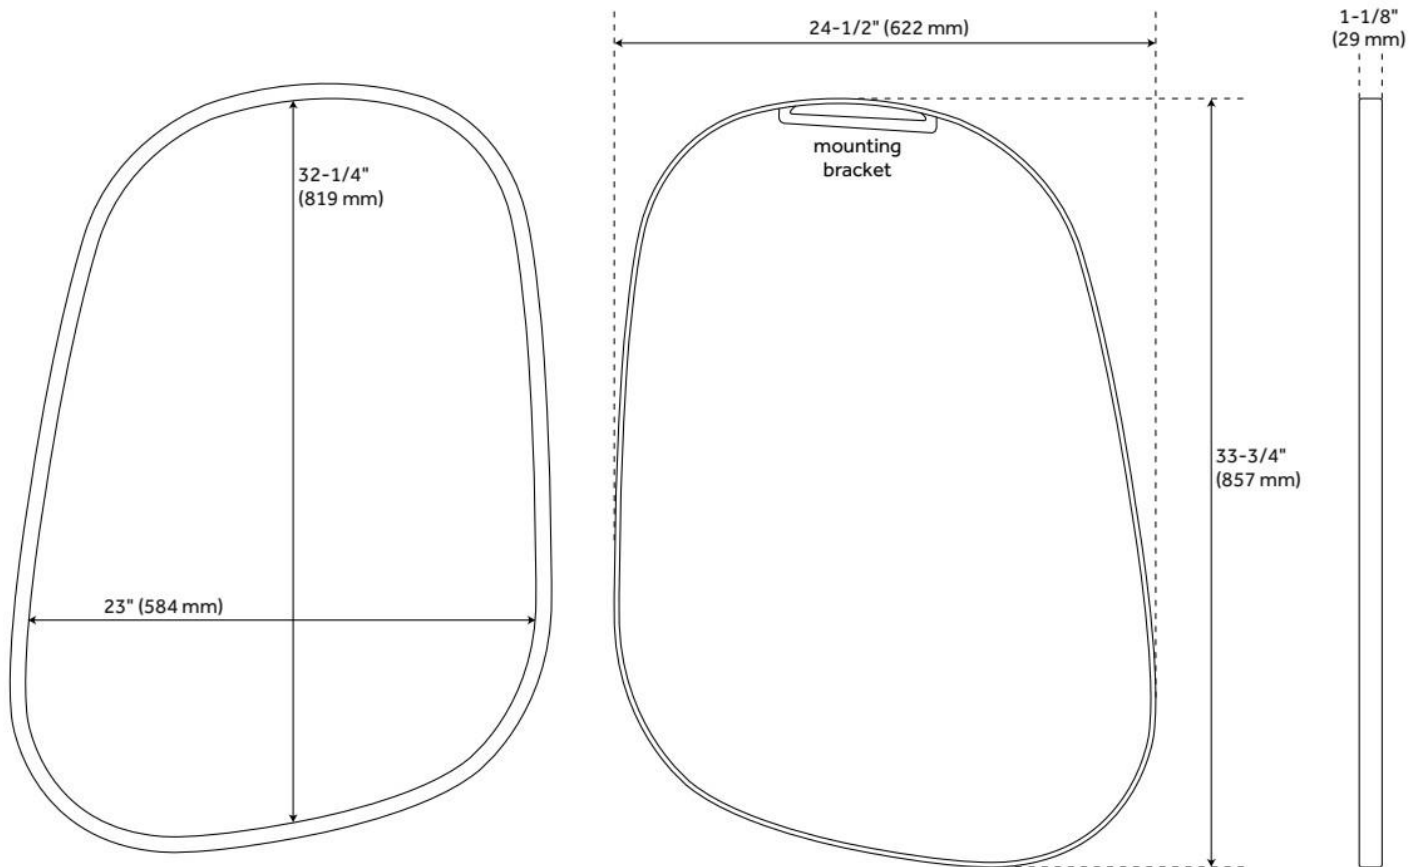

AMBURGEY ASYMMETRICAL DECORATIVE VANITY MIRROR

SKU: 953828

Code: SH484229, SH484230, SH484231

FEATURES

On/Off Switch: No

ADDITIONAL FEATURES

- All dimensions are ($\pm 1/2$ ").
- Durable French cleat mounting system included.

REVISED 8/22/2024

AMBURGEY ASYMMETRICAL DECORATIVE VANITY MIRROR

SKU: 953828

Code: SH484229, SH484230, SH484231

REVISED 8/22/2024

AMBURGEY ASYMMETRICAL DECORATIVE VANITY MIRROR

SKU: 953828

Code: SH484229, SH484230, SH484231