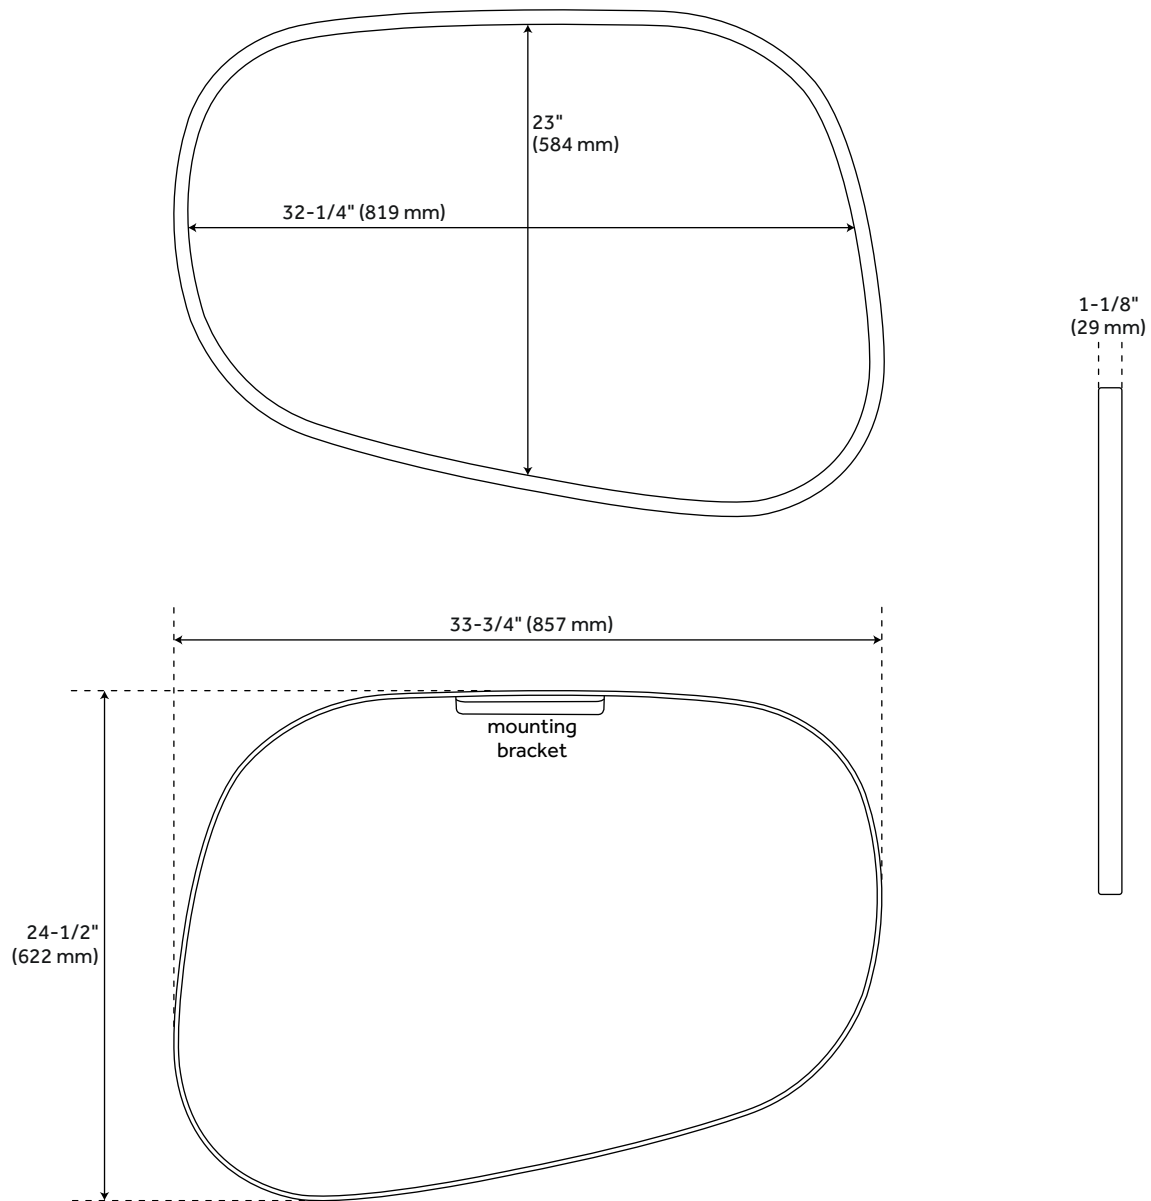

## FEATURES

Features: French Cleat  
Design: Modern  
Width: 33-3/4"  
Height: 33-3/4"  
Depth: 1-1/8"  
Mounting Hardware Included: Yes  
Mounting Hardware Concealed: Yes  
Assembly Required: No  
Mirror Only Height: 32-1/4"

## ADDITIONAL FEATURES

- All dimensions are ( $\pm 1/2$ ").

REVISED 12/21/2022

# AMBURGEY ASYMMETRICAL DECORATIVE VANITY MIRROR - VERTICAL

All dimensions and specifications are nominal and may vary. Use actual products for accuracy in critical situations.

# AMBURGEY ASYMMETRICAL DECORATIVE VANITY MIRROR - HORIZONTAL

All dimensions and specifications are nominal and may vary. Use actual products for accuracy in critical situations.