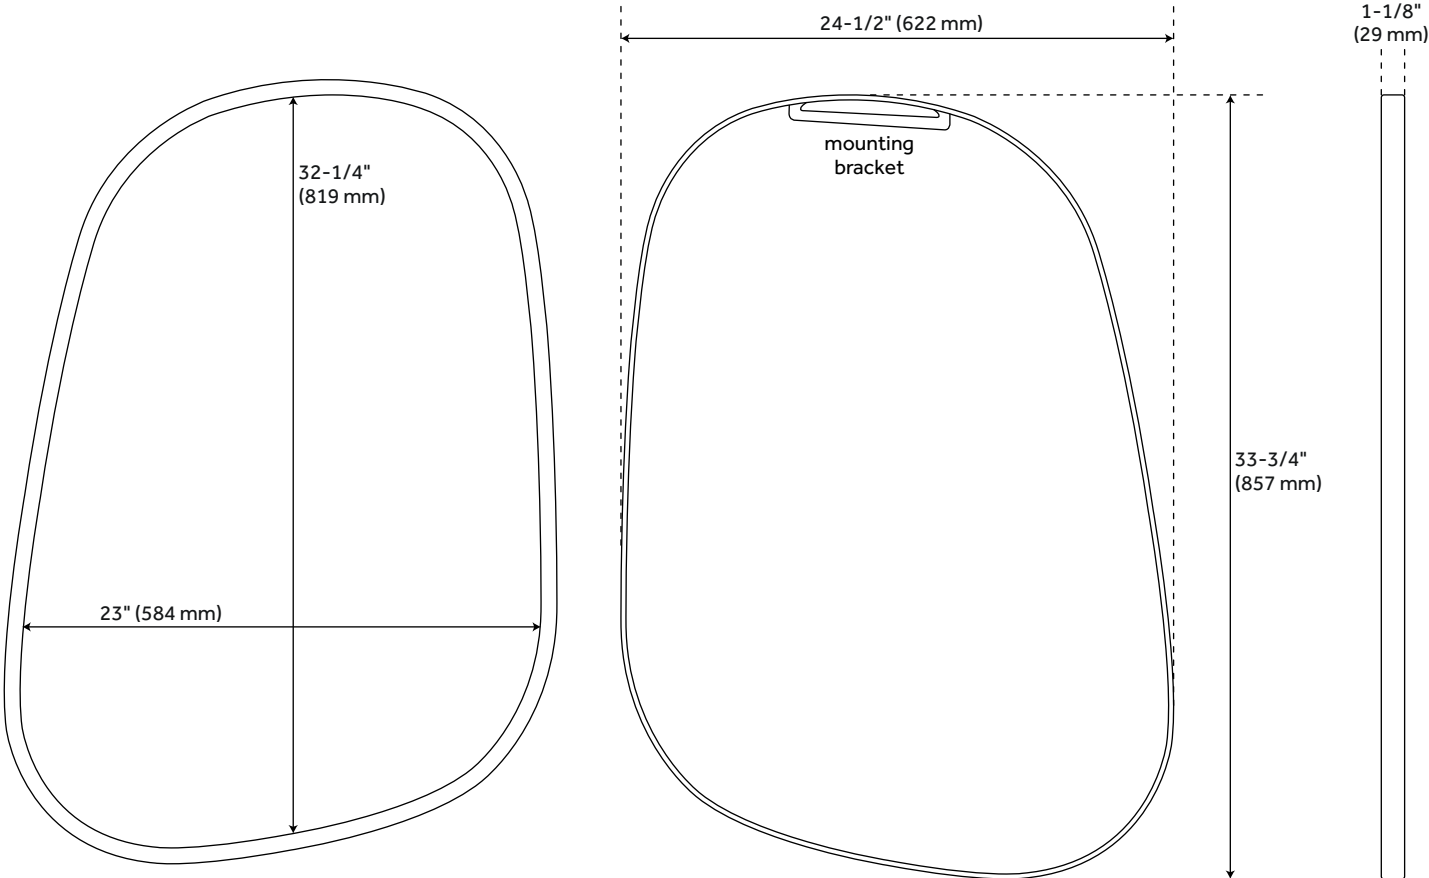

## FEATURES

Features: French Cleat  
Design: Modern  
Width: 33-3/4"  
Height: 33-3/4"  
Depth: 1-1/8"  
Mounting Hardware Included: Yes  
Mounting Hardware Concealed: Yes  
Assembly Required: No  
Mirror Only Height: 32-1/4"

# AMBURGEY ASYMMETRICAL DECORATIVE VANITY MIRROR

SKU: 953828

## ADDITIONAL FEATURES

- All dimensions are ( $\pm 1/2$ ").

REVISED 12/21/2022

# AMBURGEY ASYMMETRICAL DECORATIVE VANITY MIRROR - VERTICAL

All dimensions and specifications are nominal and may vary. Use actual products for accuracy in critical situations.