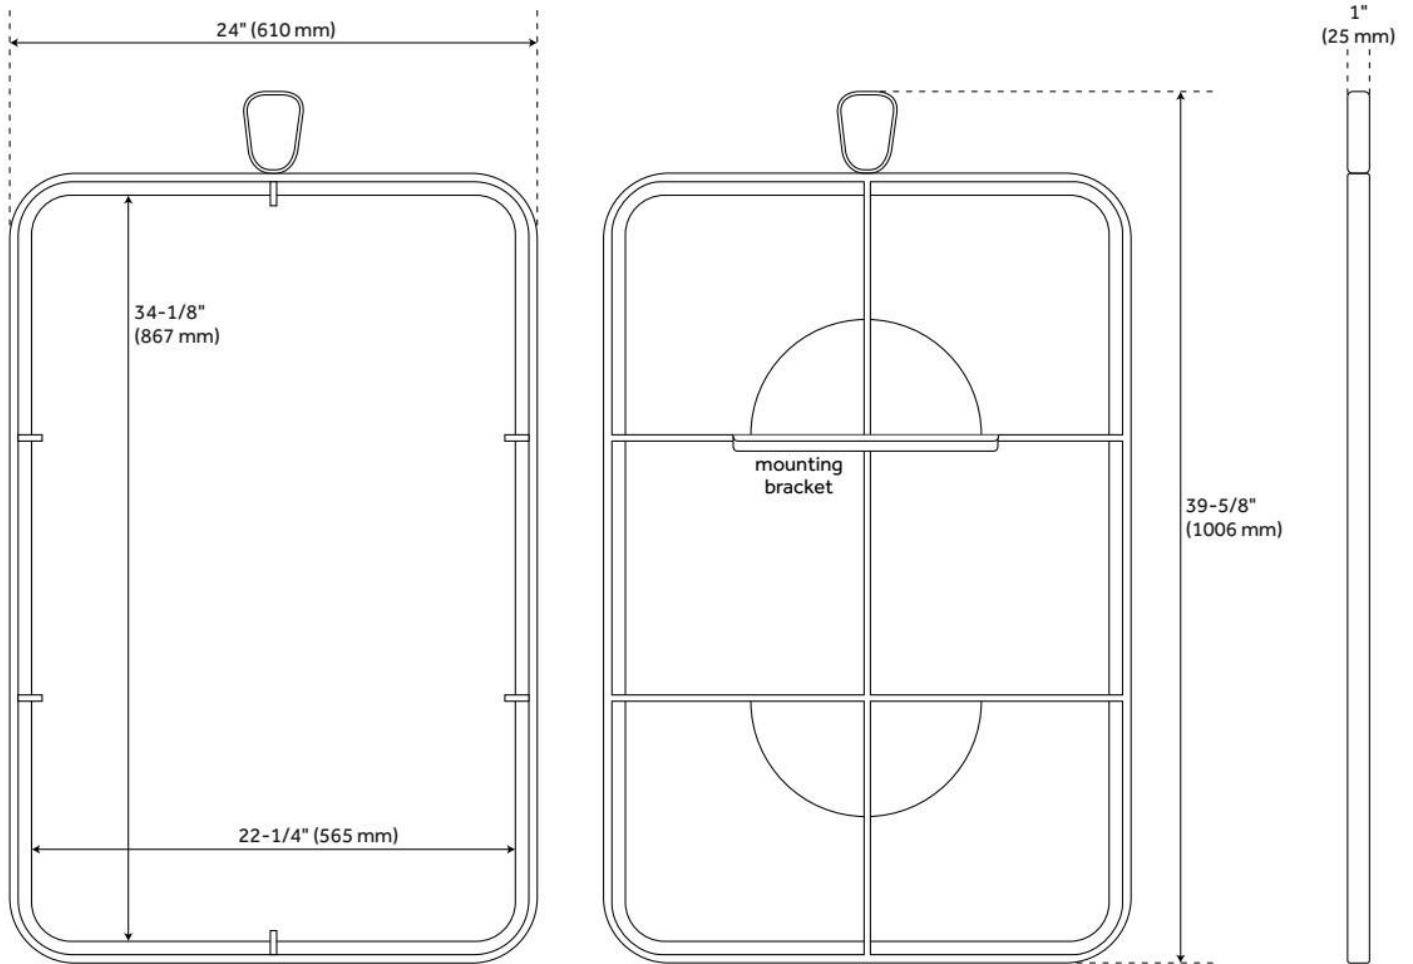

# MARTINELLI ROUNDED RECTANGLE DECORATIVE VANITY MIRROR

SKU: 953829

Code: SH484234, SH484235, SH484236

## ADDITIONAL FEATURES

- Beveled edge mirror.

REVISED 8/22/2024

# MARTINELLI ROUNDED RECTANGLE DECORATIVE VANITY MIRROR

SKU: 953829

Code: SH484234, SH484235, SH484236

REVISED 8/22/2024