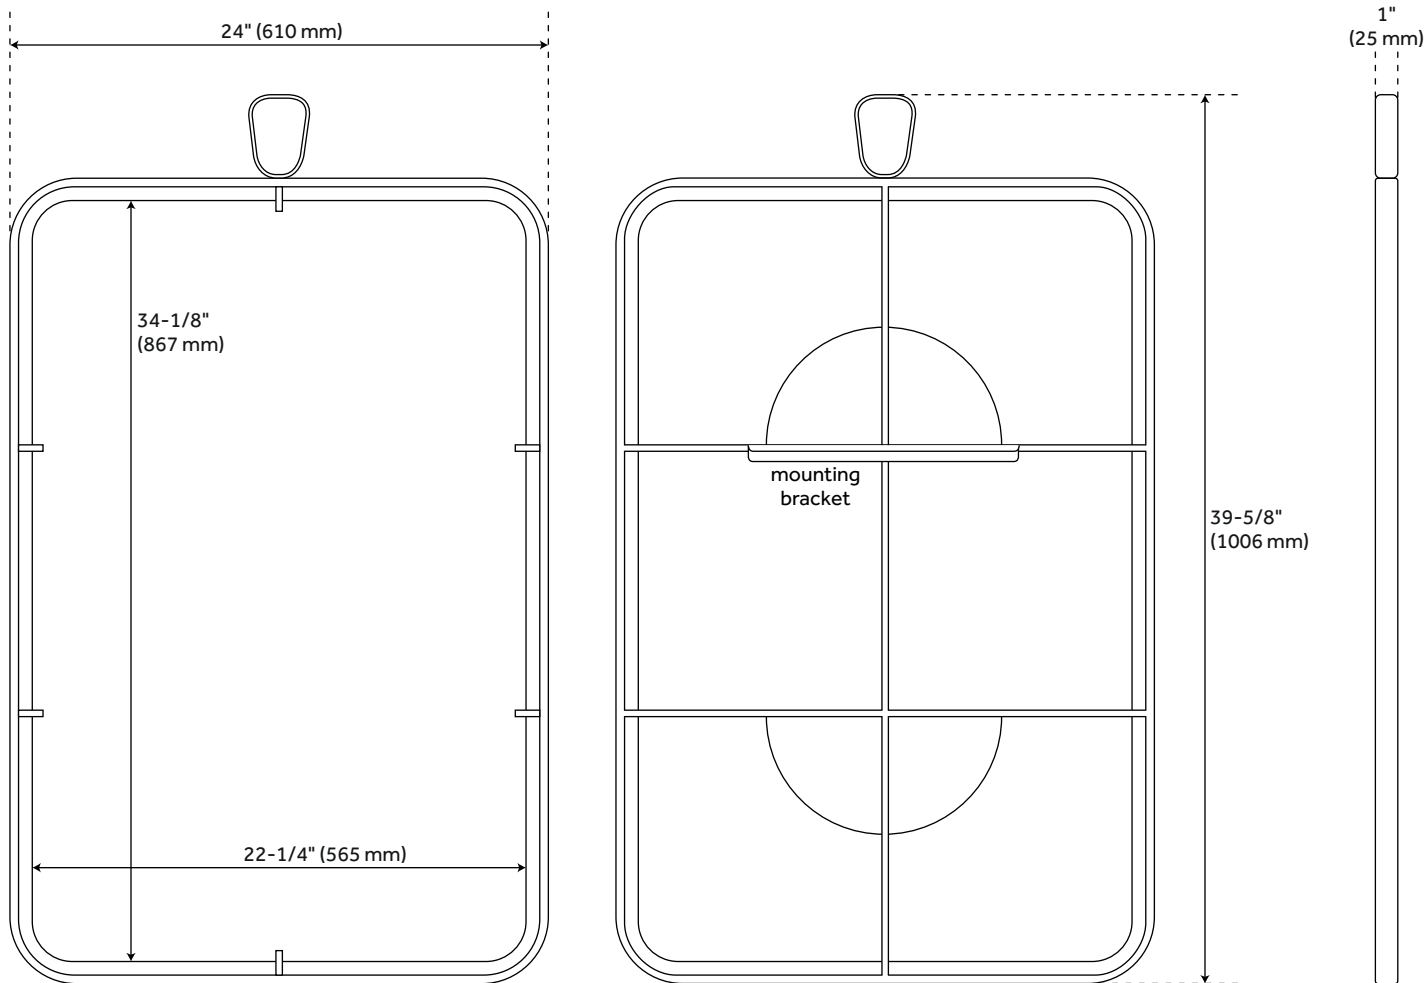

## FEATURES

Features: French Cleat

Design: Modern

Width: 24"

Height: 39-5/8"

Depth: 1"

Mounting Hardware Included: Yes

Mounting Hardware Concealed: Yes

Assembly Required: No

Mirror Only Height: 22-1/4"

REVISED 12/21/2022

## ADDITIONAL FEATURES

- Beveled edge mirror.

REVISED 12/21/2022

# MARTINELLI ROUNDED RECTANGLE DECORATIVE VANITY MIRROR

All dimensions and specifications are nominal and may vary. Use actual products for accuracy in critical situations.