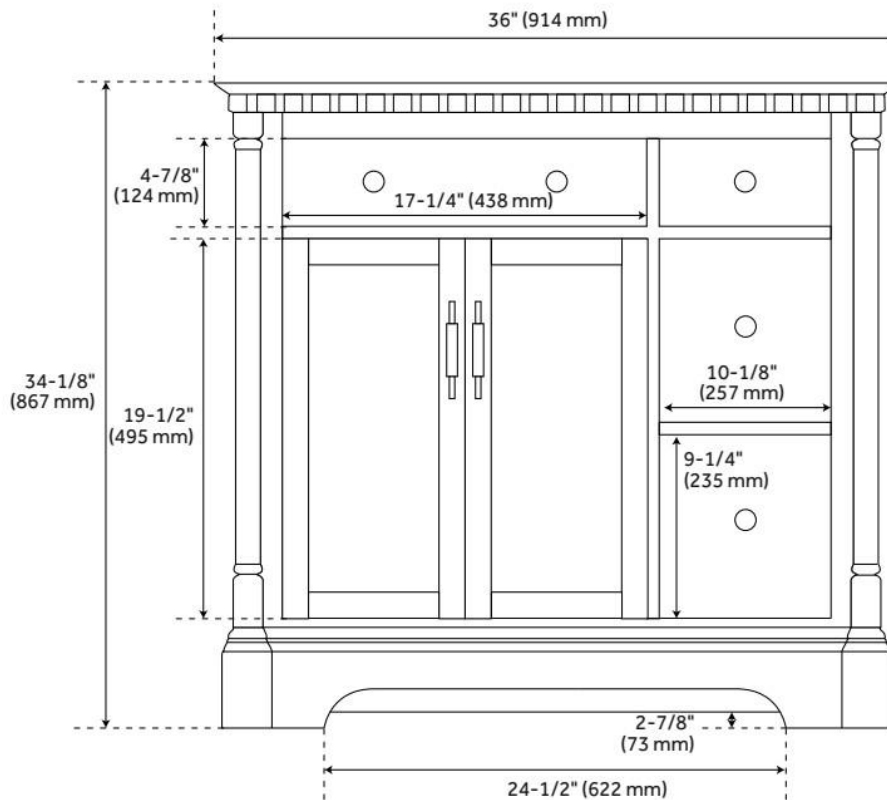

36" CLAUDIA VANITY - ANTIQUE COFFEE WITH LEFT OFFSET RECT UNDERMOUNT SINK

SKU: 953831-36-RUMB

Code: SH559028, SH484345

FEATURES

Material: Mahogany
Product Finish: Antique Coffee
Number of Doors: 2
Number of Drawers: 3
Soft-Close Hinges: Yes
Soft-Close Slides: Yes
Dovetail Drawers: Yes
Adjustable Shelves: Yes
Hardware Finish: Antique Brass
Built-In Adjusters: Yes

ASME A112.19.2/CSA B45.1, Massachusetts Accepted, LISTED ID: 506894, N/A

ADDITIONAL FEATURES

- Includes a matching backsplash and white porcelain sink.
- Polished Carrara Marble is sourced from Italy.
- Each stone top is carved from a single piece of stone and will feature natural variations.
- See Installation Instructions for directions to attach the vanity top and sink.
- All dimensions are ($\pm 1/2"$).

REVISED 2/3/2025

36" CLAUDIA VANITY - ANTIQUE COFFEE WITH LEFT OFFSET RECT UNDERMOUNT SINK

SKU: 953831-36-RUMB

Code: SH559028, SH484345

REVISED 2/3/2025