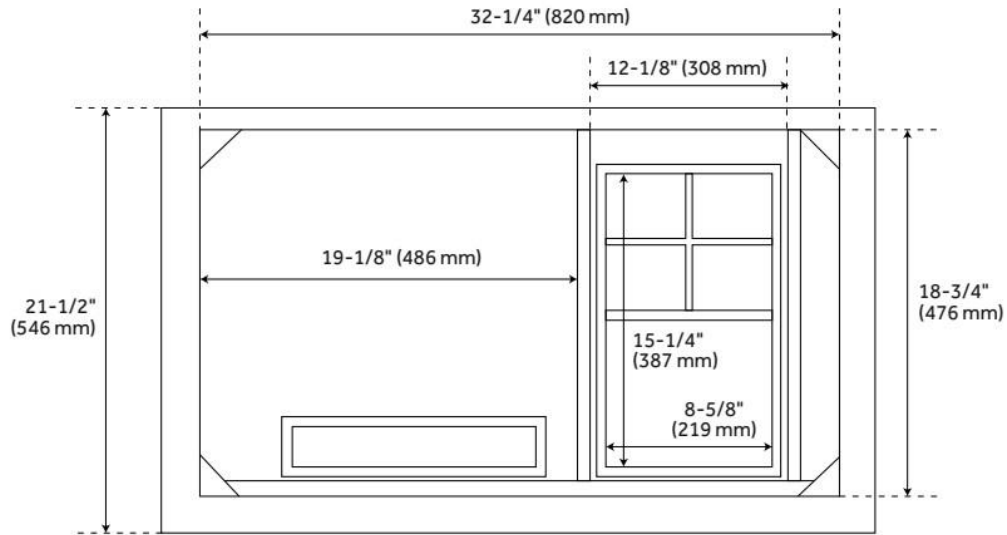

36" CLAUDIA VANITY - ANTIQUE COFFEE WITH LEFT OFFSET RECT UNDERMOUNT SINK

SKU: 953831-36-RUMB

Code: SH559028, SH484345

FEATURES

Material: Mahogany
Product Finish: Antique Coffee
Number of Doors: 2
Number of Drawers: 3
Soft-Close Hinges: Yes
Soft-Close Slides: Yes
Dovetail Drawers: Yes
Adjustable Shelves: Yes
Hardware Finish: Antique Brass
Built-In Adjusters: Yes

ASME A112.19.2/CSA B45.1, Massachusetts Accepted, LISTED ID: 506894, N/A

ADDITIONAL FEATURES

- Includes a matching backsplash and white porcelain sink.
- Polished Carrara Marble is sourced from Italy.
- Each stone top is carved from a single piece of stone and will feature natural variations.
- See Installation Instructions for directions to attach the vanity top and sink.
- All dimensions are ($\pm 1/2"$).

REVISED 2/3/2025

36" CLAUDIA VANITY - ANTIQUE COFFEE WITH LEFT OFFSET RECT UNDERMOUNT SINK

SKU: 953831-36-RUMB

Code: SH559028, SH484345

REVISED 2/3/2025