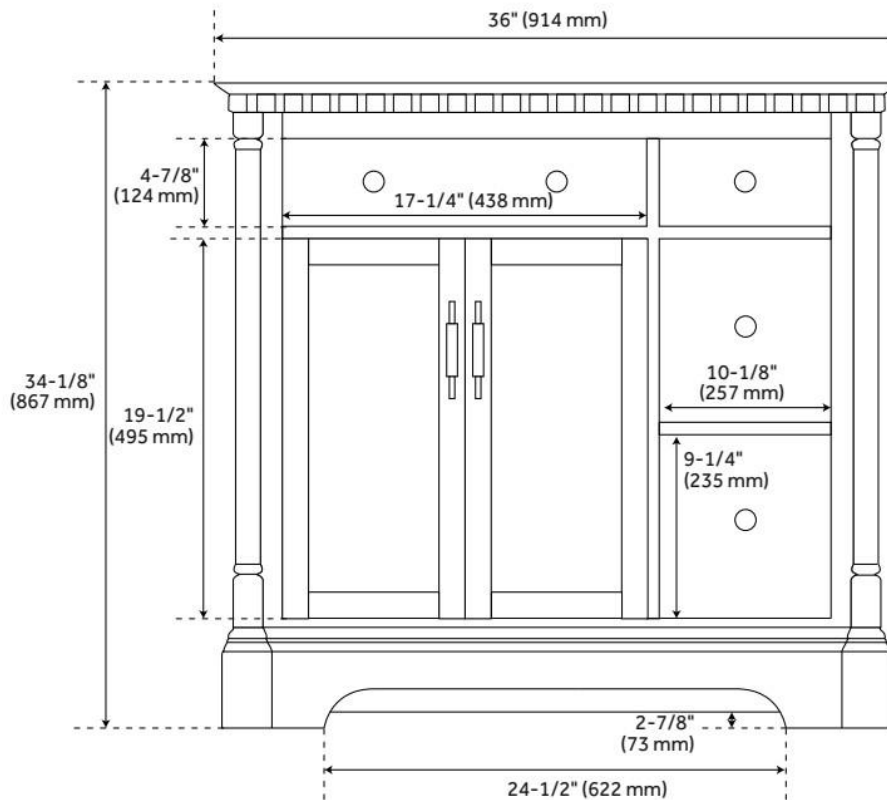

36" CLAUDIA VANITY - ANTIQUE COFFEE WITH LEFT OFFSET RECT UNDERMOUNT SINK-CARRARA

SKU: 953831-36-RUMB

Code: SH484345, SH559028

FEATURES

Material: Mahogany
Product Finish: Antique Coffee
Number of Doors: 2
Number of Drawers: 3
Soft-Close Hinges: Yes
Soft-Close Slides: Yes
Dovetail Drawers: Yes
Adjustable Shelves: Yes
Hardware Finish: Antique Brass
Built-In Adjusters: Yes

ASME A112.19.2/CSA B45.1, Massachusetts Accepted, LISTED ID: 506894;506894

ADDITIONAL FEATURES

- Features 1 tilt-out drawers and 3 standard drawers.
- Polished Carrara Marble is sourced from Italy.
- Each stone top is carved from a single piece of stone and will feature natural variations.
- See Installation Instructions for directions to attach the vanity top and sink.
- All dimensions are ($\pm 1/2$ ").
- [Wood finish samples available.](#)

REVISED 8/7/2024

36" CLAUDIA VANITY - ANTIQUE COFFEE WITH LEFT OFFSET RECT UNDERMOUNT SINK-CARRARA

SKU: 953831-36-RUMB

Code: SH484345, SH559028

REVISED 8/7/2024