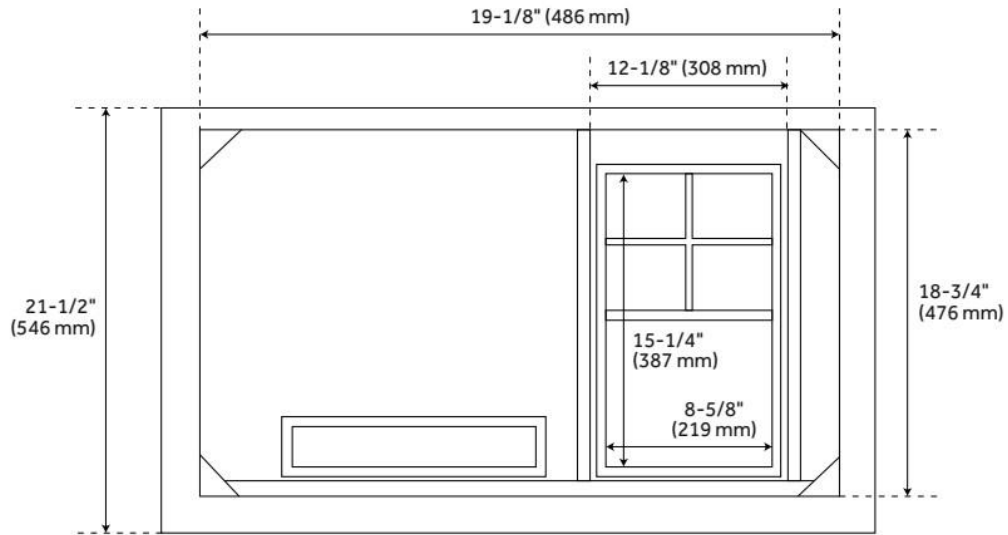

36" CLAUDIA VANITY - ANTIQUE COFFEE WITH LEFT OFFSET RECT UNDERMOUNT SINK-CARRARA

SKU: 953831-36-RUMB

Code: SH484345, SH559028

FEATURES

Material: Mahogany
Product Finish: Antique Coffee
Number of Doors: 2
Number of Drawers: 3
Soft-Close Hinges: Yes
Soft-Close Slides: Yes
Dovetail Drawers: Yes
Adjustable Shelves: Yes
Hardware Finish: Antique Brass
Built-In Adjusters: Yes

ASME A112.19.2/CSA B45.1, Massachusetts Accepted, LISTED ID: 506894;506894

ADDITIONAL FEATURES

- Features 1 tilt-out drawers and 3 standard drawers.
- Polished Carrara Marble is sourced from Italy.
- Each stone top is carved from a single piece of stone and will feature natural variations.
- See Installation Instructions for directions to attach the vanity top and sink.
- All dimensions are ($\pm 1/2$ ").
- [Wood finish samples available.](#)

REVISED 8/7/2024

36" CLAUDIA VANITY - ANTIQUE COFFEE WITH LEFT OFFSET RECT UNDERMOUNT SINK-CARRARA

SKU: 953831-36-RUMB

Code: SH484345, SH559028

REVISED 8/7/2024