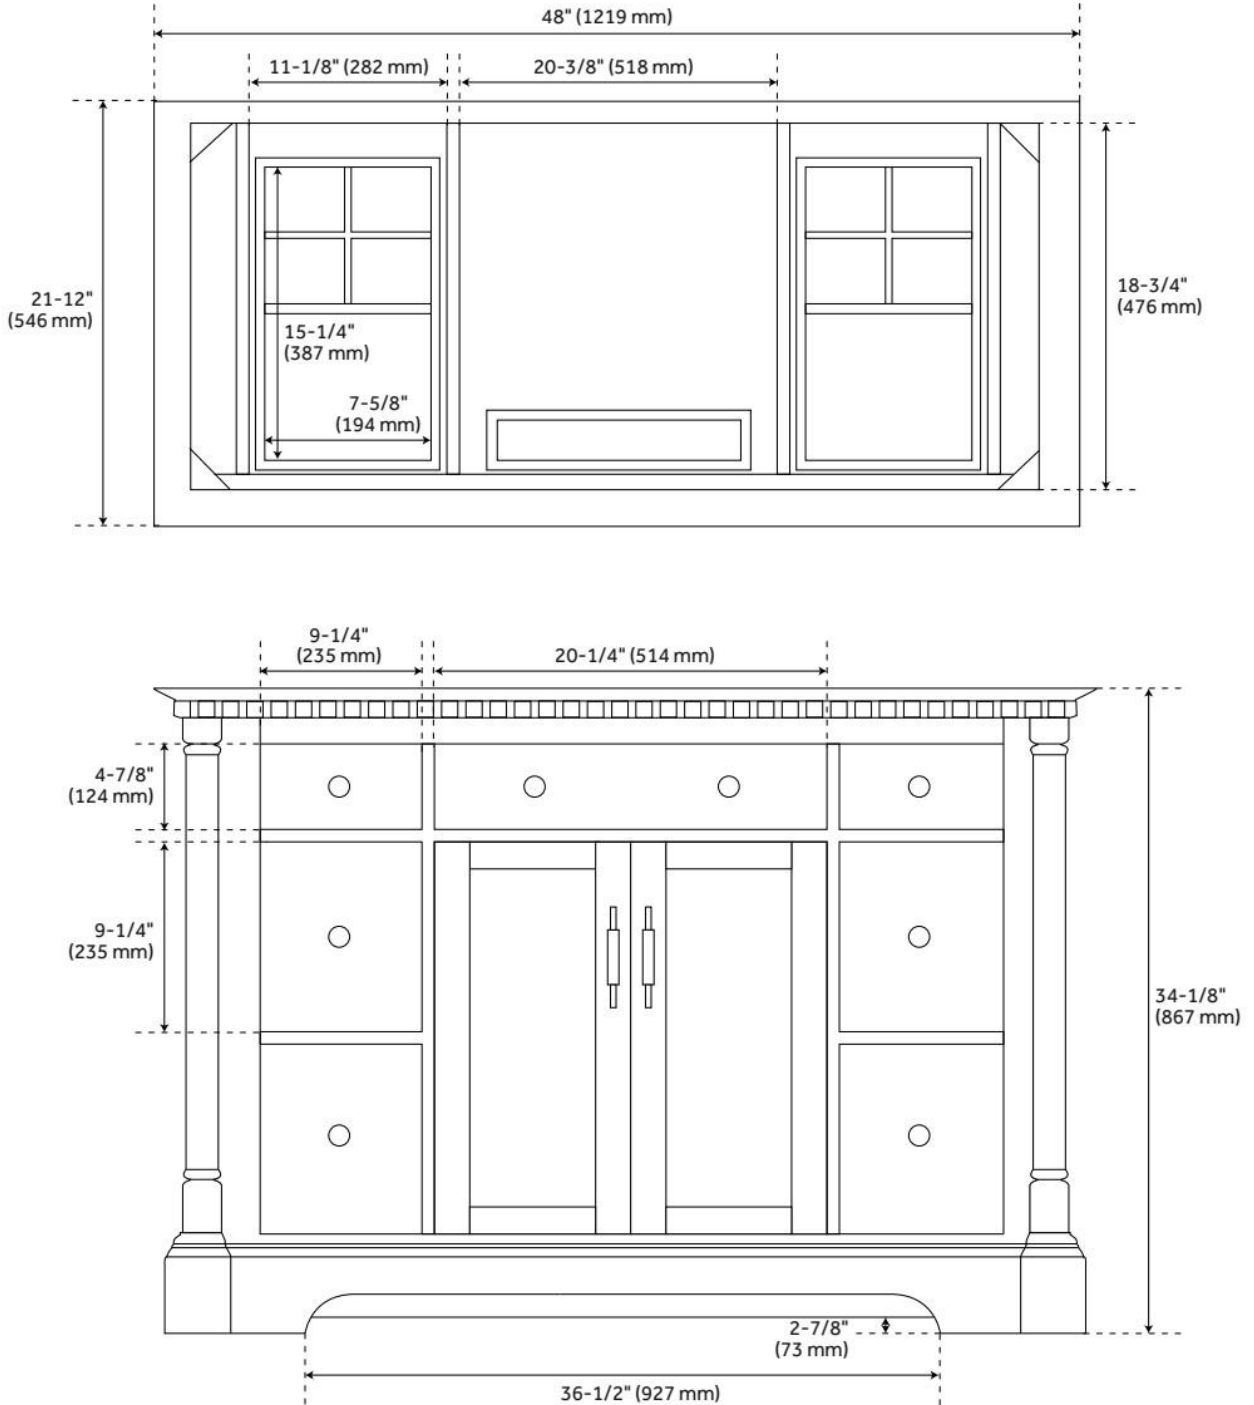

48" CLAUDIA VANITY WITH RECTANGULAR UNDERMOUNT SINK - ANTIQUE COFFEE

SKU: 953831-48-RUMB

Code: SH484350, SH484351, SH484352, SH484353, SH484354, SH484355, SH484356, SH484357

FEATURES

Material: Mahogany
Product Finish: Antique Coffee
Number of Doors: 2
Number of Drawers: 6
Soft-Close Hinges: Yes
Soft-Close Slides: Yes
Dovetail Drawers: Yes
Adjustable Shelves: Yes
Hardware Finish: Antique Brass
Built-In Adjusters: Yes

ASME A112.19.2/CSA B45.1, Massachusetts Accepted, LISTED ID: 506897

ADDITIONAL FEATURES

- Includes a backsplash and a pair of white porcelain sinks.
- Features 1 tilt-out drawers and 6 standard drawers.
- Polished Carrara Marble is sourced from Italy.
- Each stone top is carved from a single piece of stone and will feature natural variations.
- See Installation Instructions for directions to attach the vanity top and sink.
- All dimensions are ($\pm 1/2$ ").
- [Wood finish samples available.](#)

REVISED 7/31/2024

48" CLAUDIA VANITY WITH RECTANGULAR UNDERMOUNT SINK - ANTIQUE COFFEE

SKU: 953831-48-RUMB

Code: SH484350, SH484351, SH484352, SH484353, SH484354, SH484355, SH484356, SH484357

REVISED 7/31/2024