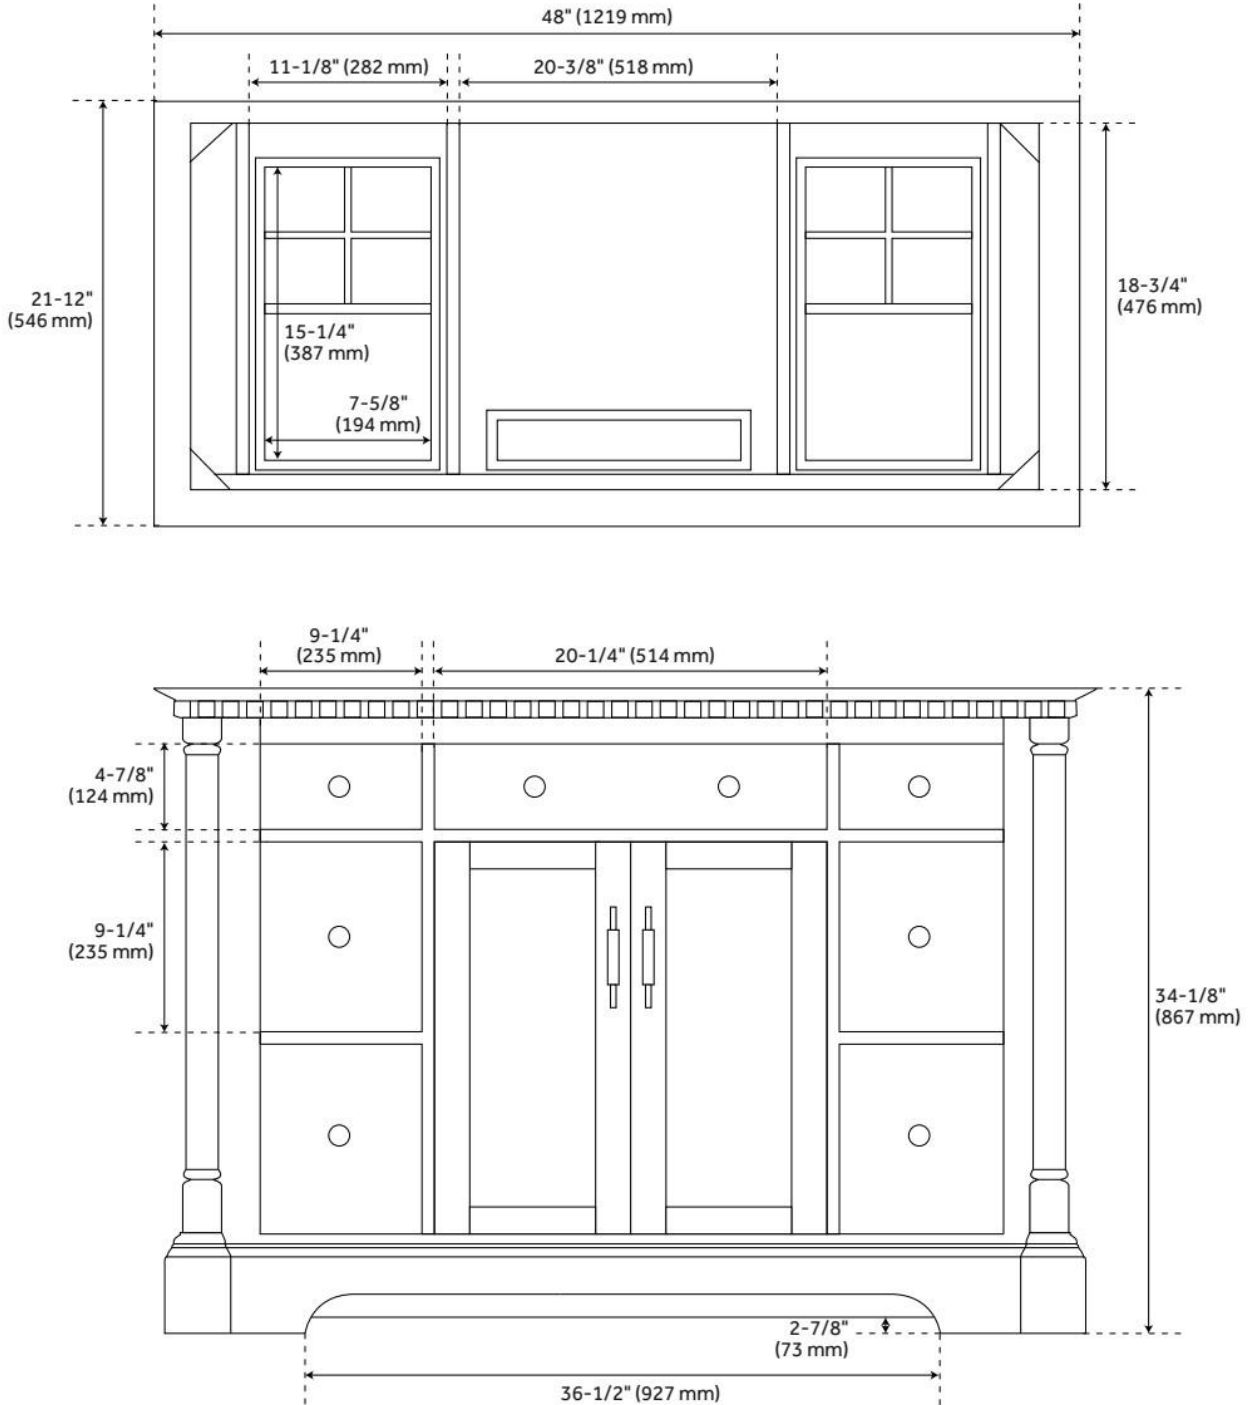

48" CLAUDIA VANITY WITH UNDERMOUNT SINK - ANTIQUE COFFEE

SKU: 953831-48-UM

Code: SH484346, SH484347, SH484348, SH484349

FEATURES

Material: Mahogany
Product Finish: Antique Coffee
Number of Doors: 2
Number of Drawers: 6
Soft-Close Hinges: Yes
Soft-Close Slides: Yes
Dovetail Drawers: Yes
Adjustable Shelves: Yes
Hardware Finish: Antique Brass
Built-In Adjusters: Yes

ASME A112.19.2/CSA B45.1, Massachusetts Accepted, LISTED ID: 506895

ADDITIONAL FEATURES

- Includes a backsplash and a pair of white porcelain sinks.
- Features 1 tilt-out drawers and 6 standard drawers.
- Polished Carrara Marble is sourced from Italy.
- Each stone top is carved from a single piece of stone and will feature natural variations.
- See Installation Instructions for directions to attach the vanity top and sink.
- All dimensions are ($\pm 1/2"$).
- [Wood finish samples available.](#)

REVISED 8/12/2024

48" CLAUDIA VANITY WITH UNDERMOUNT SINK - ANTIQUE COFFEE

SKU: 953831-48-UM

Code: SH484346, SH484347, SH484348, SH484349

REVISED 8/12/2024