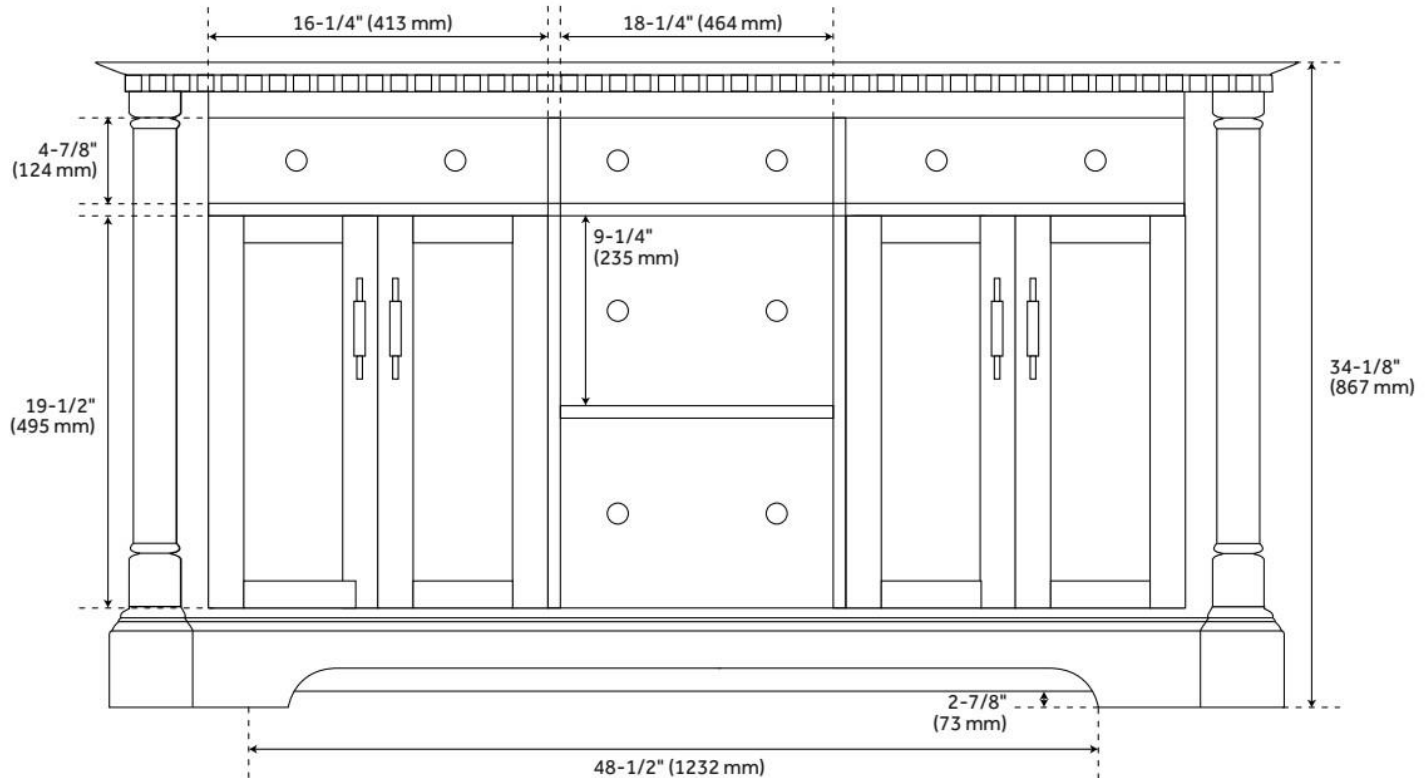

60" CLAUDIA DOUBLE VANITY WITH RECTANGULAR UNDERMOUNT SINKS - ANTIQUE COFFEE

SKU: 953831-60-RUMB

Code: SH484362, SH484363, SH484364, SH484365, SH484366, SH484367, SH484368, SH484369

FEATURES

Material: Mahogany
Product Finish: Antique Coffee
Number of Doors: 4
Number of Drawers: 3
Soft-Close Hinges: Yes
Soft-Close Slides: Yes
Dovetail Drawers: Yes
Adjustable Shelves: Yes
Hardware Finish: Antique Brass
Built-In Adjusters: Yes

ASME A112.19.2/CSA B45.1, Massachusetts Accepted, LISTED ID: 506894

ADDITIONAL FEATURES

- Includes a backsplash and a pair of white porcelain sinks.
- Features 2 Tilt-out drawers and 3 standard drawers.
- Polished Carrara Marble is sourced from Italy.
- Each stone top is carved from a single piece of stone and will feature natural variations.
- See Installation Instructions for directions to attach the vanity top and sink.
- All dimensions are ($\pm 1/2"$).
- [Wood finish samples available.](#)

REVISED 8/7/2024

60" CLAUDIA DOUBLE VANITY WITH RECTANGULAR UNDERMOUNT SINKS - ANTIQUE COFFEE

SKU: 953831-60-RUMB

Code: SH484362, SH484363, SH484364, SH484365, SH484366, SH484367, SH484368, SH484369

REVISED 8/7/2024