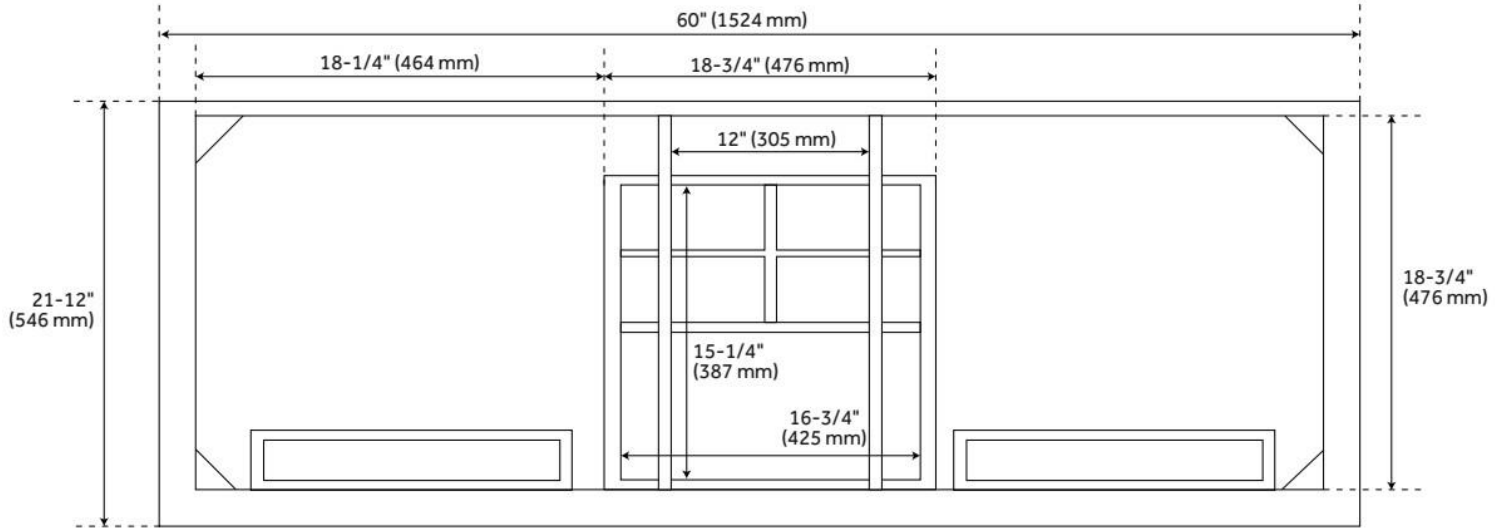

60" CLAUDIA DOUBLE VANITY WITH RECTANGULAR UNDERMOUNT SINKS - ANTIQUE COFFEE

SKU: 953831-60-RUMB

Code: SH484362, SH484363, SH484364, SH484365, SH484366, SH484367, SH484368, SH484369

FEATURES

Material: Mahogany
Product Finish: Antique Coffee
Number of Doors: 4
Number of Drawers: 3
Soft-Close Hinges: Yes
Soft-Close Slides: Yes
Dovetail Drawers: Yes
Adjustable Shelves: Yes
Hardware Finish: Antique Brass
Built-In Adjusters: Yes

ASME A112.19.2/CSA B45.1, Massachusetts Accepted, LISTED ID: 506894

ADDITIONAL FEATURES

- Includes a backsplash and a pair of white porcelain sinks.
- Features 2 Tilt-out drawers and 3 standard drawers.
- Polished Carrara Marble is sourced from Italy.
- Each stone top is carved from a single piece of stone and will feature natural variations.
- See Installation Instructions for directions to attach the vanity top and sink.
- All dimensions are ($\pm 1/2"$).
- [Wood finish samples available.](#)

REVISED 8/7/2024

60" CLAUDIA DOUBLE VANITY WITH RECTANGULAR UNDERMOUNT SINKS - ANTIQUE COFFEE

SKU: 953831-60-RUMB

Code: SH484362, SH484363, SH484364, SH484365, SH484366, SH484367, SH484368, SH484369

REVISED 8/7/2024