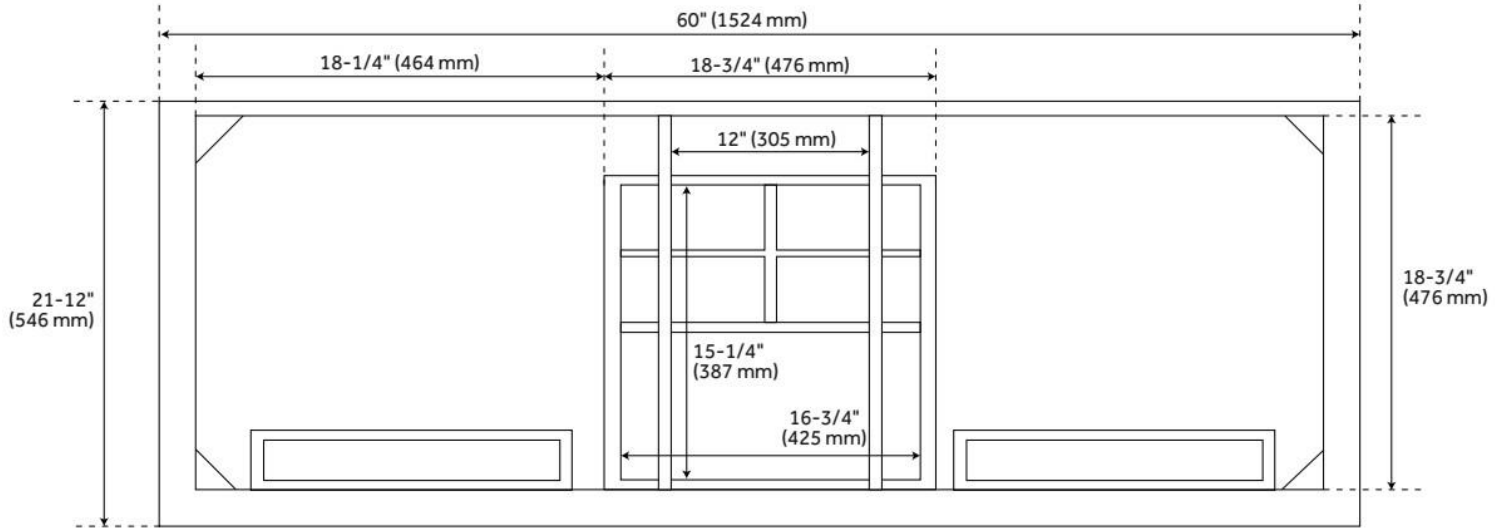

60" CLAUDIA DOUBLE VANITY WITH UNDERMOUNT SINKS - ANTIQUE COFFEE

SKU: 953831-60-UM

Code: SH484358, SH484359, SH484360, SH484361

REVISED 8/7/2024