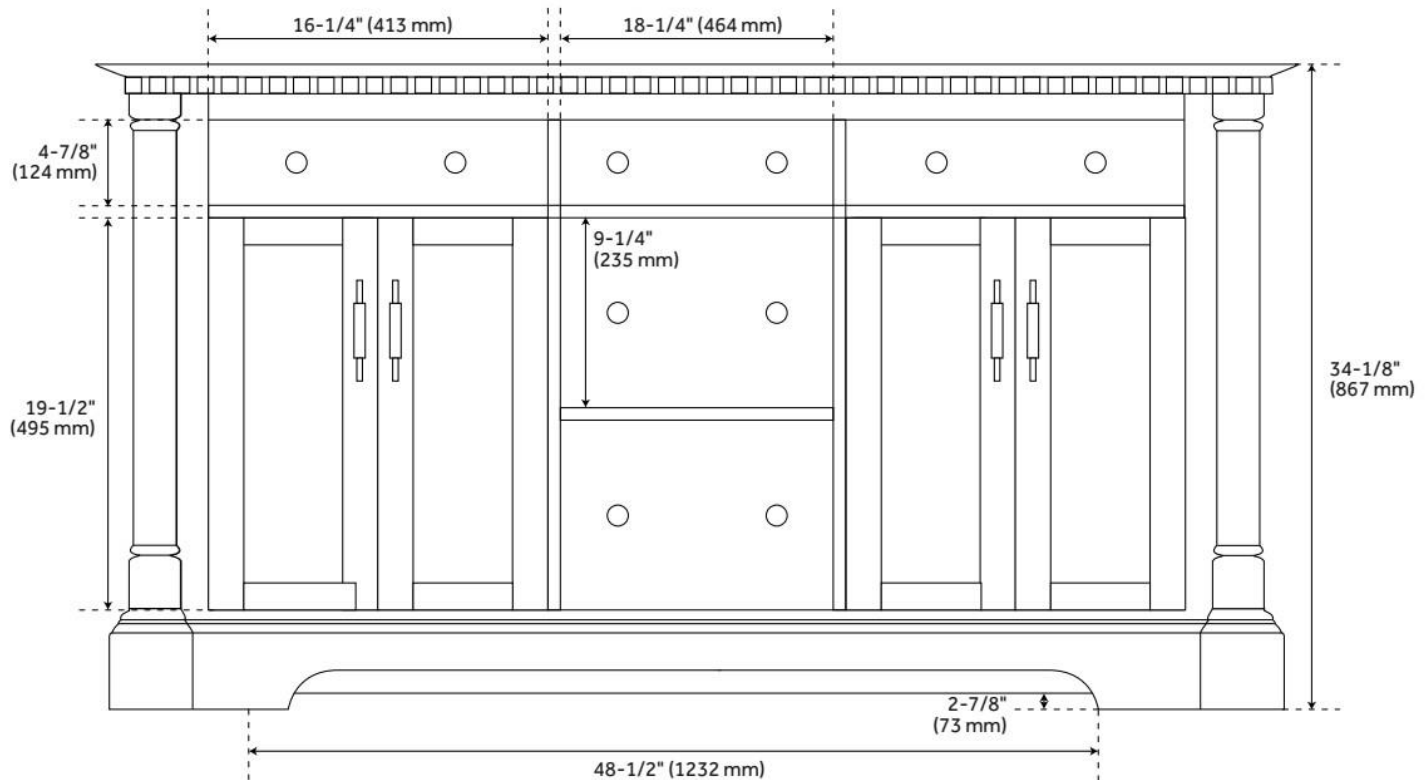

60" CLAUDIA DOUBLE VANITY WITH UNDERMOUNT SINKS - ANTIQUE COFFEE

SKU: 953831-60-UM

Code: SH484358, SH484359, SH484360, SH484361

FEATURES

Material: Mahogany
Product Finish: Antique Coffee
Number of Doors: 4
Number of Drawers: 3
Soft-Close Hinges: Yes
Soft-Close Slides: Yes
Dovetail Drawers: Yes
Adjustable Shelves: Yes
Hardware Finish: Antique Brass
Built-In Adjusters: Yes

ASME A112.19.2/CSA B45.1, Massachusetts Accepted, LISTED ID: 506895

ADDITIONAL FEATURES

- Features 2 Tilt-out drawers and 3 standard drawers.
- Each stone top is carved from a single piece of stone and will feature natural variations.
- See Installation Instructions for directions to attach the vanity top and sink.
- All dimensions are ($\pm 1/2$ ").
- [Wood finish samples available.](#)

REVISED 8/7/2024

60" CLAUDIA DOUBLE VANITY WITH UNDERMOUNT SINKS - ANTIQUE COFFEE

SKU: 953831-60-UM

Code: SH484358, SH484359, SH484360, SH484361

REVISED 8/7/2024