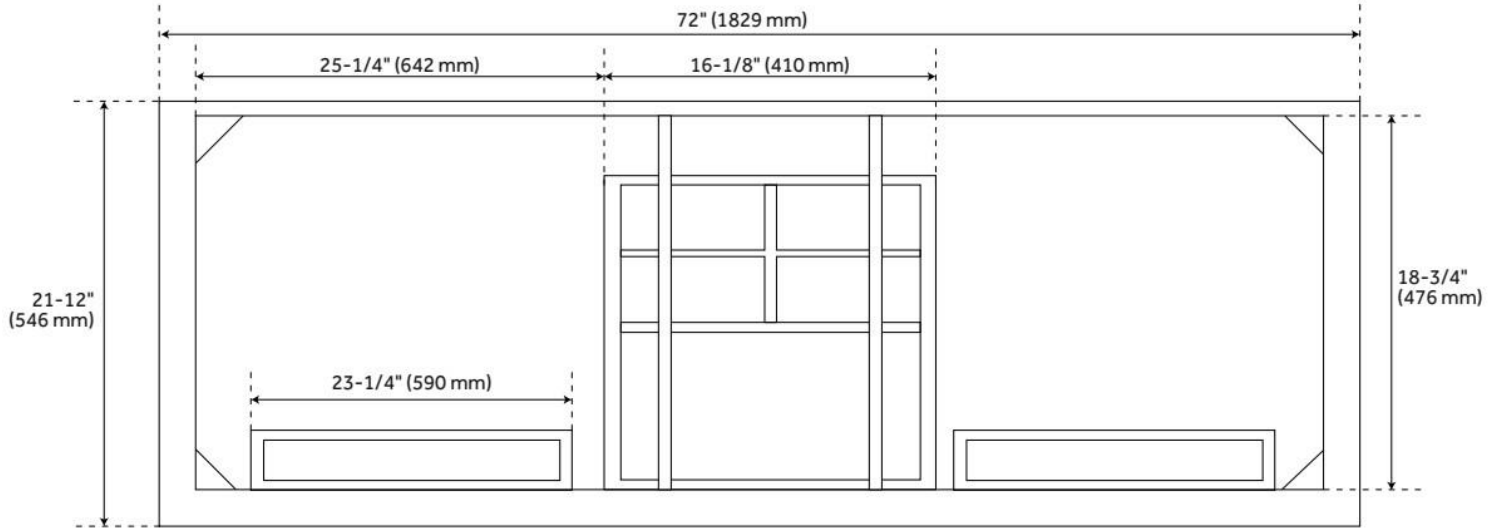

72" CLAUDIA DOUBLE VANITY WITH RECTANGULAR UNDERMOUNT SINKS - ANTIQUE COFFEE

SKU: 953831-72-RUMB

Code: SH484374, SH484375, SH484376, SH484377, SH484378, SH484379, SH484380, SH484381

FEATURES

Material: Mahogany
Product Finish: Antique Coffee
Number of Doors: 4
Number of Drawers: 3
Soft-Close Hinges: Yes
Soft-Close Slides: Yes
Dovetail Drawers: Yes
Adjustable Shelves: Yes
Hardware Finish: Antique Brass
Built-In Adjusters: Yes

ASME A112.19.2/CSA B45.1, Massachusetts Accepted, LISTED ID: 506897

ADDITIONAL FEATURES

- Includes a matching backsplash and a white porcelain sink.
- Granite is A-grade. Polished Carrara Marble is sourced from Italy.
- Each stone top is carved from a single piece of stone and will feature natural variations.
- Hardware Centers: 6-1/4"
- See Installation Instructions for directions to attach the vanity top and sink.
- All dimensions are ($\pm 1/2$ ").
- [Wood finish samples available.](#)

REVISED 8/1/2024

72" CLAUDIA DOUBLE VANITY WITH RECTANGULAR UNDERMOUNT SINKS - ANTIQUE COFFEE

SKU: 953831-72-RUMB

Code: SH484374, SH484375, SH484376, SH484377, SH484378, SH484379, SH484380, SH484381

REVISED 8/1/2024