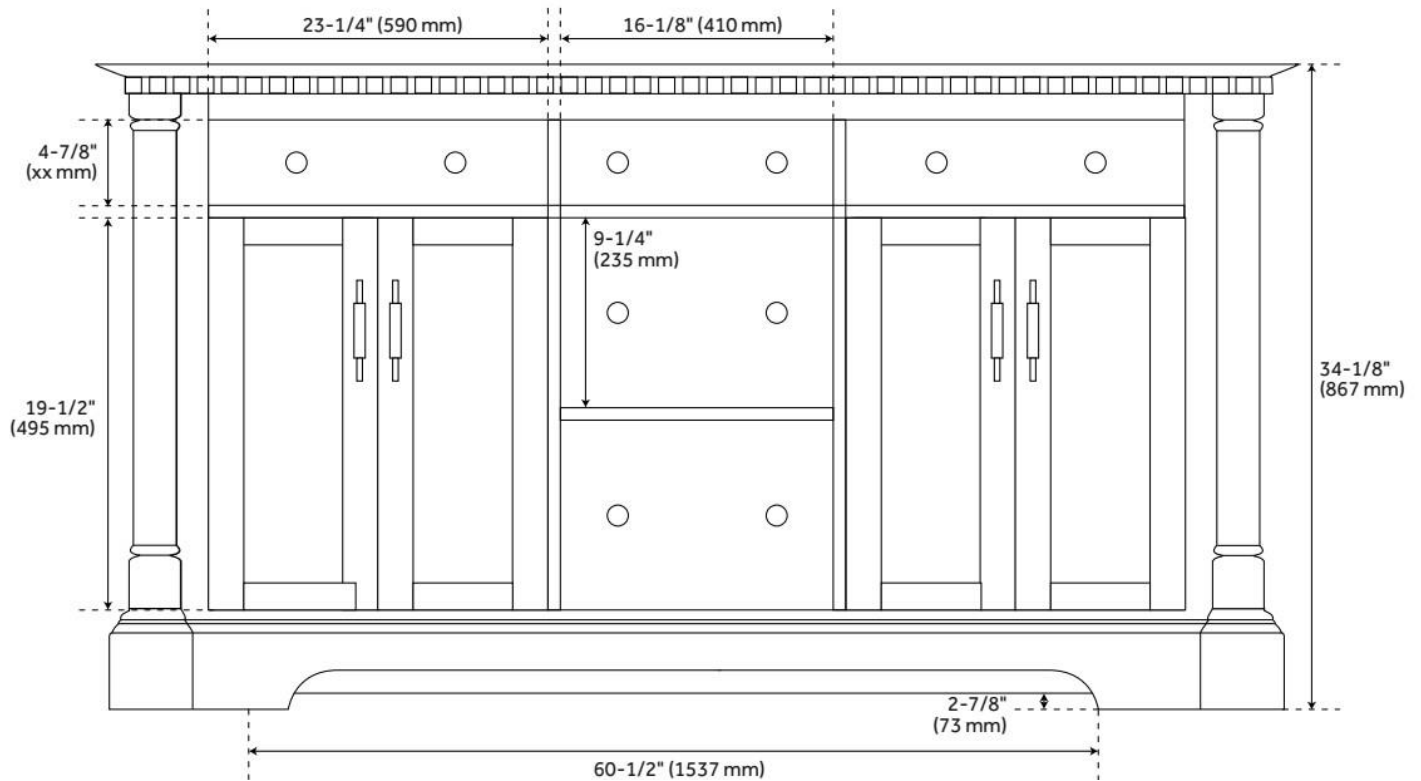

72" CLAUDIA DOUBLE VANITY WITH RECTANGULAR UNDERMOUNT SINKS - ANTIQUE COFFEE

SKU: 953831-72-RUMB

Code: SH484374, SH484375, SH484376, SH484377, SH484378, SH484379, SH484380, SH484381

FEATURES

Material: Mahogany
Product Finish: Antique Coffee
Number of Doors: 4
Number of Drawers: 3
Soft-Close Hinges: Yes
Soft-Close Slides: Yes
Dovetail Drawers: Yes
Adjustable Shelves: Yes
Hardware Finish: Antique Brass
Built-In Adjusters: Yes

ASME A112.19.2/CSA B45.1, Massachusetts Accepted, LISTED ID: 506897

ADDITIONAL FEATURES

- Includes a matching backsplash and a white porcelain sink.
- Granite is A-grade. Polished Carrara Marble is sourced from Italy.
- Each stone top is carved from a single piece of stone and will feature natural variations.
- Hardware Centers: 6-1/4"
- See Installation Instructions for directions to attach the vanity top and sink.
- All dimensions are ($\pm 1/2$ ").
- [Wood finish samples available.](#)

REVISED 8/1/2024

72" CLAUDIA DOUBLE VANITY WITH RECTANGULAR UNDERMOUNT SINKS - ANTIQUE COFFEE

SKU: 953831-72-RUMB

Code: SH484374, SH484375, SH484376, SH484377, SH484378, SH484379, SH484380, SH484381

REVISED 8/1/2024