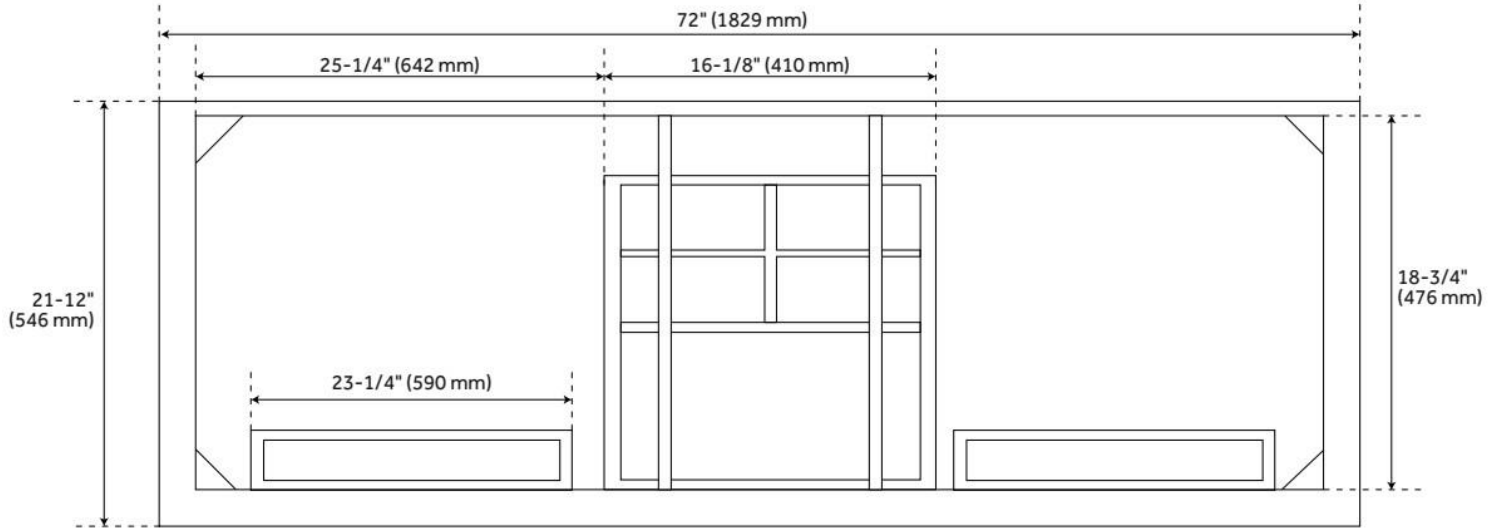

72" CLAUDIA DOUBLE VANITY WITH UNDERMOUNT SINKS - ANTIQUE COFFEE

SKU: 953831-72-UM

Code: SH484370, SH484371, SH484372, SH484373

REVISED 8/5/2024