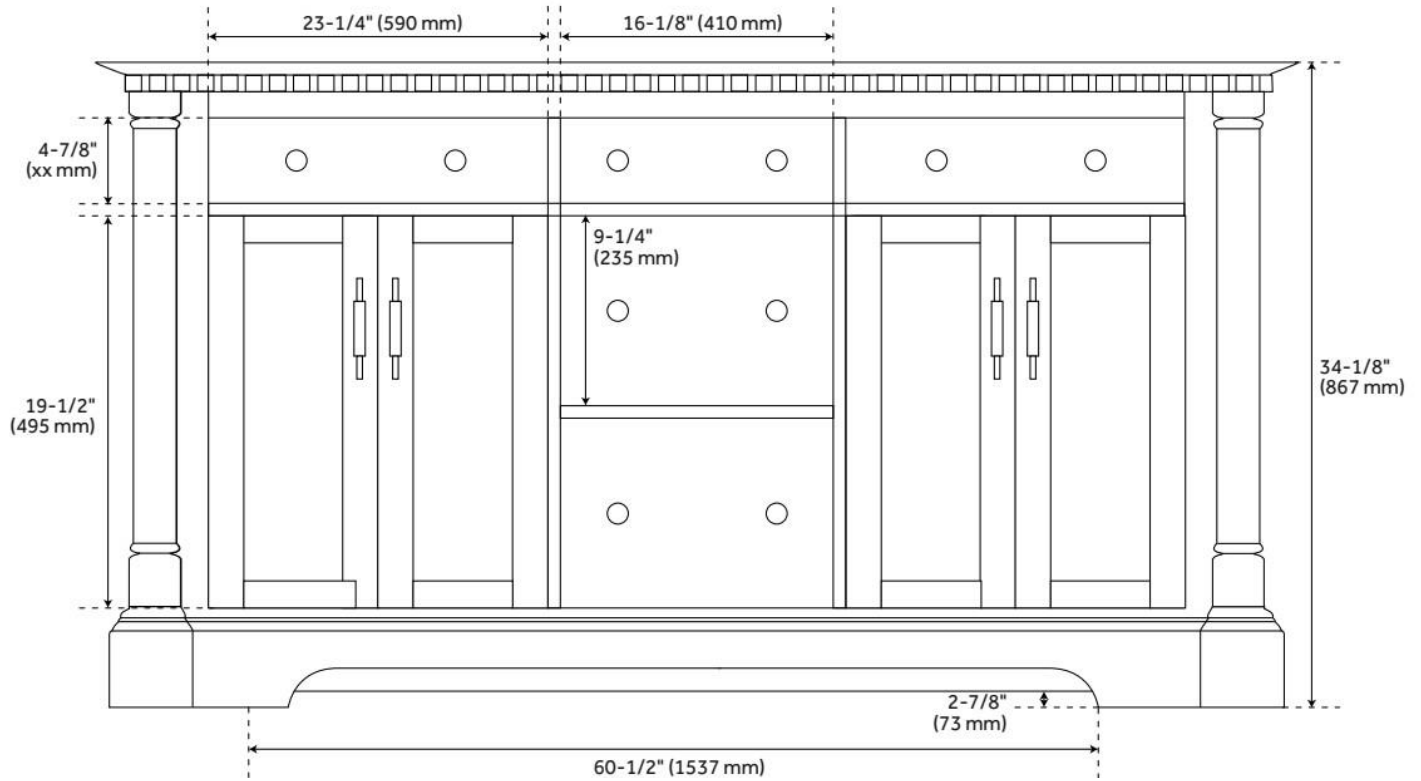

72" CLAUDIA DOUBLE VANITY WITH UNDERMOUNT SINKS - ANTIQUE COFFEE

SKU: 953831-72-UM

Code: SH484370, SH484371, SH484372, SH484373

FEATURES

Material: Mahogany
Product Finish: Antique Coffee
Number of Doors: 4
Number of Drawers: 3
Soft-Close Hinges: Yes
Soft-Close Slides: Yes
Dovetail Drawers: Yes
Adjustable Shelves: Yes
Hardware Finish: Antique Brass
Built-In Adjusters: Yes

ASME A112.19.2/CSA B45.1, Massachusetts Accepted, LISTED ID: 506895

ADDITIONAL FEATURES

- Includes a backsplash and a pair of white porcelain sinks.
- Features 2 tilt-out drawers and 3 standard drawers.
- Polished Carrara Marble is sourced from Italy.
- Each stone top is carved from a single piece of stone and will feature natural variations.
- See Installation Instructions for directions to attach the vanity top and sink.
- All dimensions are ($\pm 1/2$ ").
- [Wood finish samples available.](#)

REVISED 8/5/2024

72" CLAUDIA DOUBLE VANITY WITH UNDERMOUNT SINKS - ANTIQUE COFFEE

SKU: 953831-72-UM

Code: SH484370, SH484371, SH484372, SH484373

REVISED 8/5/2024