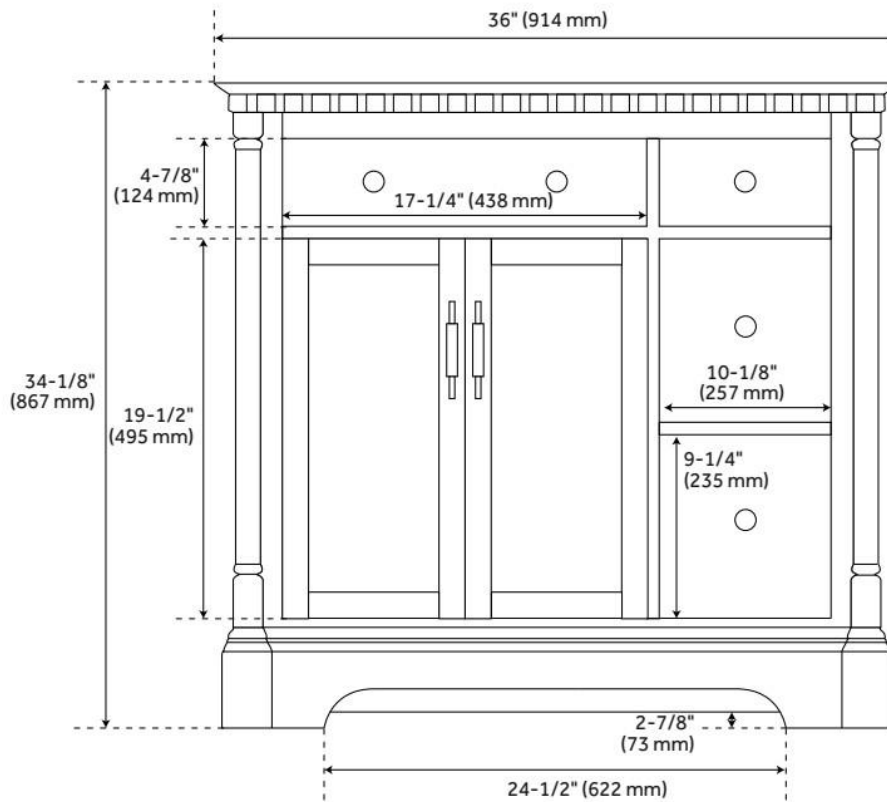

## ADDITIONAL FEATURES

- Includes a matching backsplash and white porcelain sink.
- Polished Carrara Marble is sourced from Italy.
- Each stone top is carved from a single piece of stone and will feature natural variations.
- See Installation Instructions for directions to attach the vanity top and sink.
- All dimensions are ( $\pm 1/2$ ").

# 36" CLAUDIA VANITY - WHITE WITH LEFT OFFSET RECTANGULAR UNDERMOUNT SINK

SKU: 953832-36-RUMB

Code: SH559030, SH484386

REVISED 2/3/2025