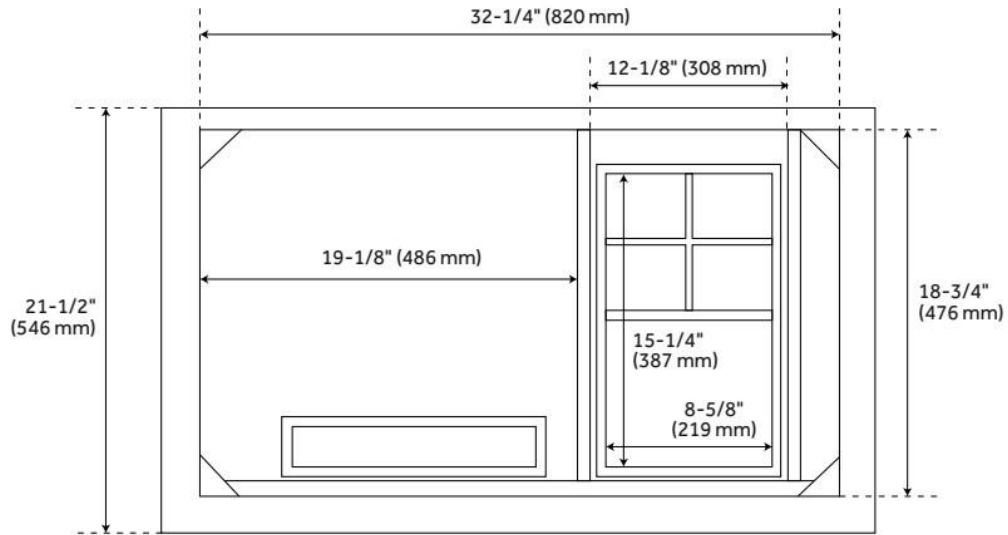

## ADDITIONAL FEATURES

- Includes a matching backsplash and white porcelain sink.
- Polished Carrara Marble is sourced from Italy.
- Each stone top is carved from a single piece of stone and will feature natural variations.
- See Installation Instructions for directions to attach the vanity top and sink.
- All dimensions are ( $\pm 1/2$ ").

# 36" CLAUDIA VANITY - WHITE WITH LEFT OFFSET RECTANGULAR UNDERMOUNT SINK

SKU: 953832-36-RUMB

Code: SH559030, SH484386

REVISED 2/3/2025