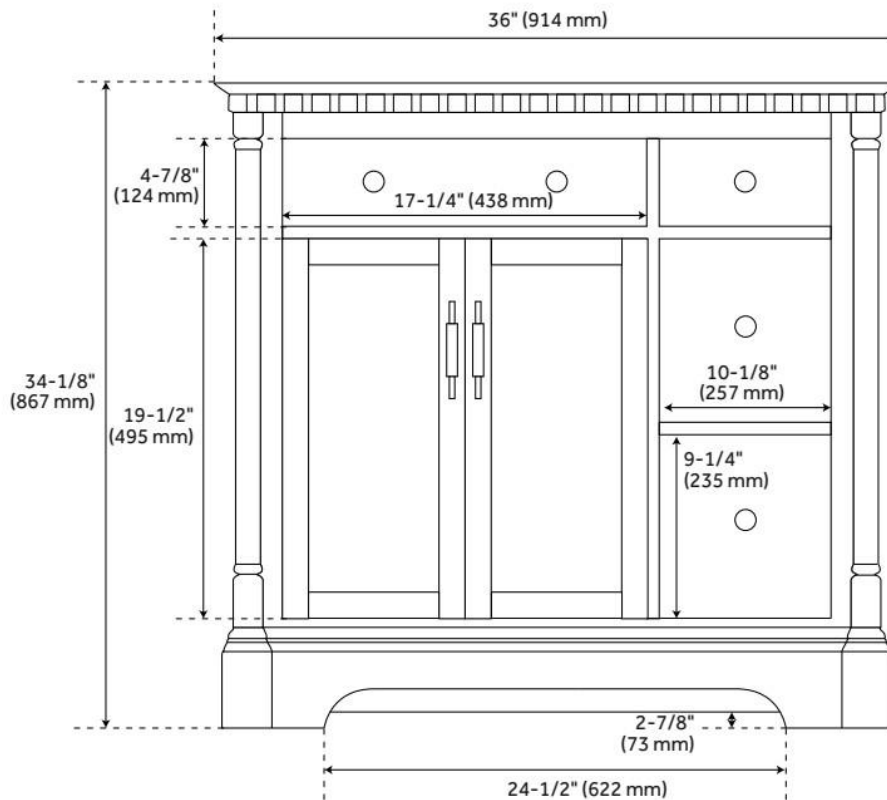

36" CLAUDIA VANITY - WHITE WITH LEFT OFFSET RECTANGULAR UNDERMOUNT SINK - CARRARA

SKU: 953832-36-RUMB

Code: SH484386, SH559030

FEATURES

Material: Mahogany
Product Finish: White
Number of Doors: 2
Number of Drawers: 3
Soft-Close Hinges: Yes
Soft-Close Slides: Yes
Dovetail Drawers: Yes
Adjustable Shelves: Yes
Hardware Finish: Brushed Nickel
Built-In Adjusters: Yes

ASME A112.19.2/CSA B45.1, Massachusetts Accepted, LISTED ID: 506894;506894

ADDITIONAL FEATURES

- Features 1 tilt-out drawer and 3 standard drawers.
- Polished Carrara Marble is sourced from Italy.
- Each stone top is carved from a single piece of stone and will feature natural variations.
- See Installation Instructions for directions to attach the vanity top and sink.
- All dimensions are ($\pm 1/2"$).
- [Wood finish samples available.](#)

REVISED 8/8/2024

36" CLAUDIA VANITY - WHITE WITH LEFT OFFSET RECTANGULAR UNDERMOUNT SINK - CARRARA

SKU: 953832-36-RUMB

Code: SH484386, SH559030

REVISED 8/8/2024