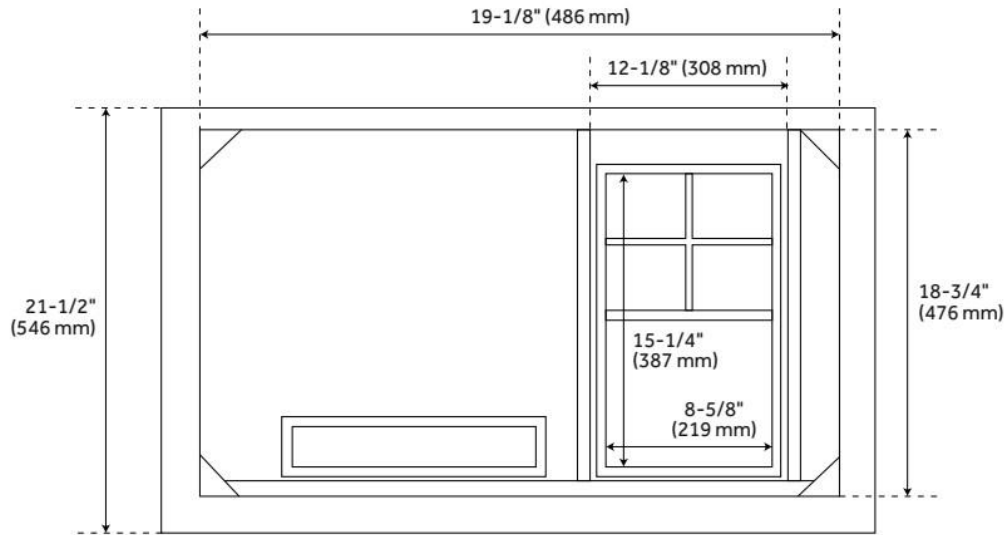

36" CLAUDIA VANITY - WHITE WITH LEFT OFFSET RECTANGULAR UNDERMOUNT SINK - CARRARA

SKU: 953832-36-RUMB

Code: SH484386, SH559030

FEATURES

Material: Mahogany
Product Finish: White
Number of Doors: 2
Number of Drawers: 3
Soft-Close Hinges: Yes
Soft-Close Slides: Yes
Dovetail Drawers: Yes
Adjustable Shelves: Yes
Hardware Finish: Brushed Nickel
Built-In Adjusters: Yes

ASME A112.19.2/CSA B45.1, Massachusetts Accepted, LISTED ID: 506894;506894

ADDITIONAL FEATURES

- Features 1 tilt-out drawer and 3 standard drawers.
- Polished Carrara Marble is sourced from Italy.
- Each stone top is carved from a single piece of stone and will feature natural variations.
- See Installation Instructions for directions to attach the vanity top and sink.
- All dimensions are ($\pm 1/2"$).
- [Wood finish samples available.](#)

REVISED 8/8/2024

36" CLAUDIA VANITY - WHITE WITH LEFT OFFSET RECTANGULAR UNDERMOUNT SINK - CARRARA

SKU: 953832-36-RUMB

Code: SH484386, SH559030

REVISED 8/8/2024