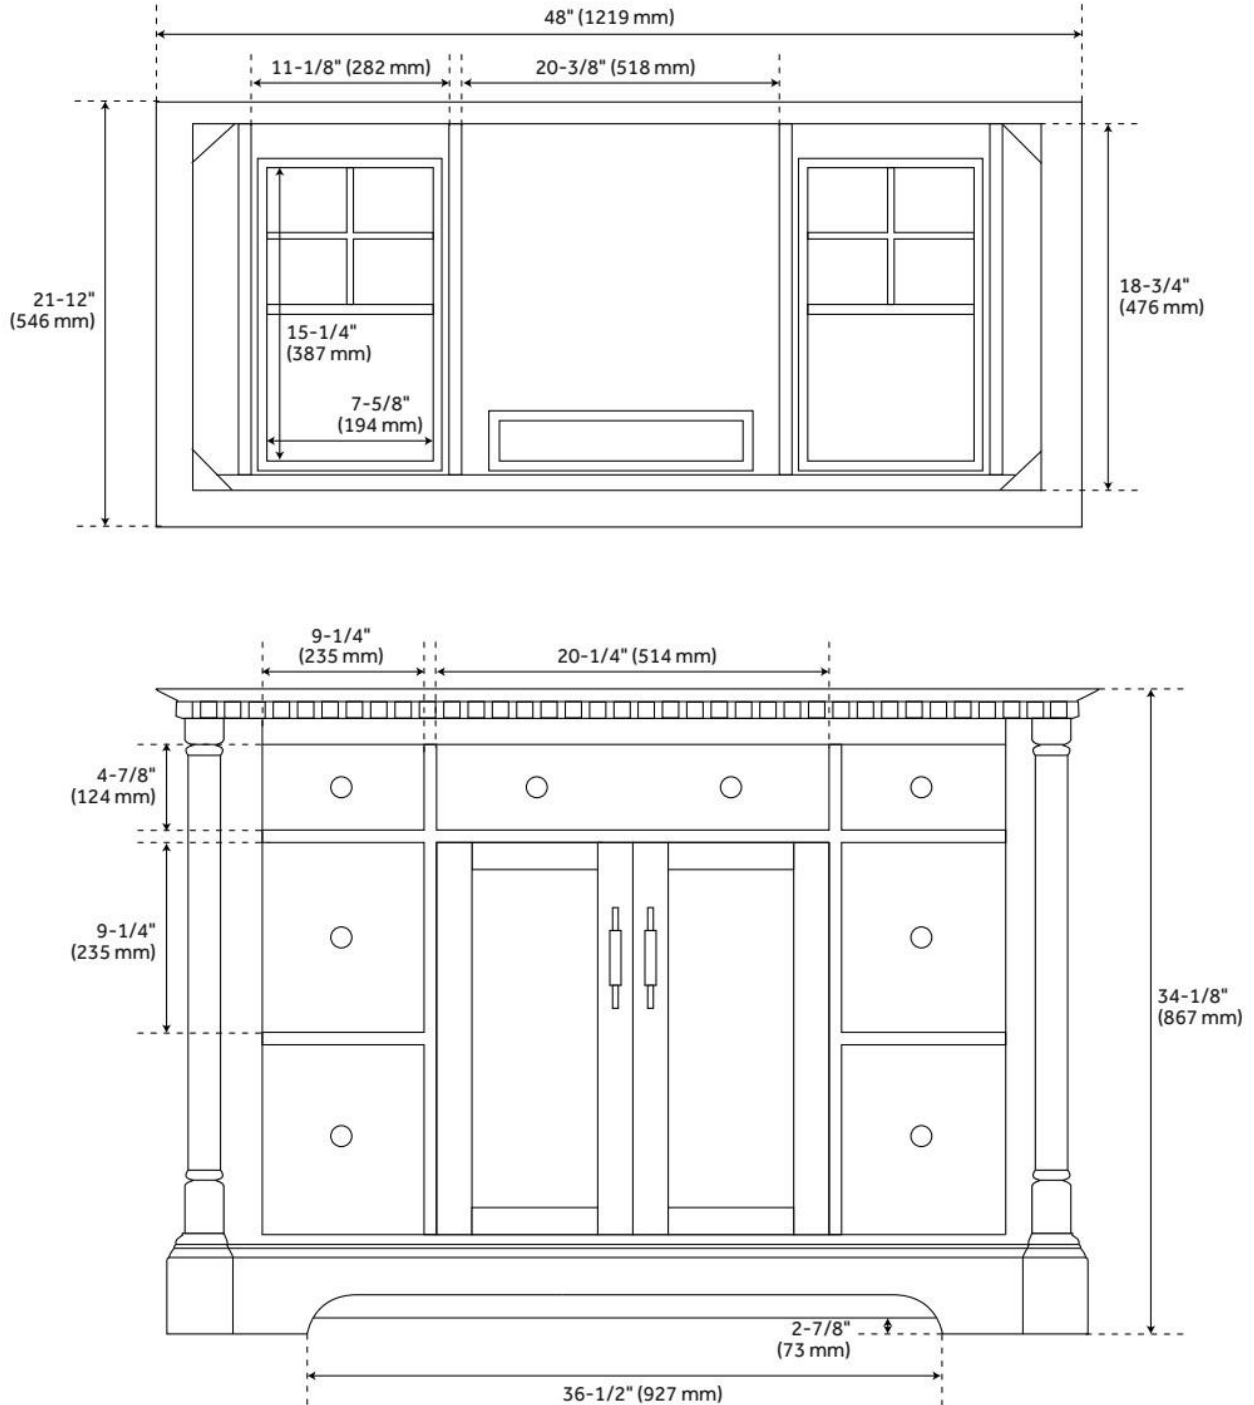

48" CLAUDIA VANITY WITH RECTANGULAR UNDERMOUNT SINK - WHITE

SKU: 953832-48-RUMB

Code: SH484391, SH484392, SH484393, SH484394, SH484395, SH484396, SH484397, SH484398

FEATURES

Material: Mahogany
Product Finish: White
Number of Doors: 2
Number of Drawers: 6
Soft-Close Hinges: Yes
Soft-Close Slides: Yes
Dovetail Drawers: Yes
Adjustable Shelves: Yes
Hardware Finish: Brushed Nickel
Built-In Adjusters: Yes

ASME A112.19.2/CSA B45.1, Massachusetts Accepted, LISTED ID: 506897

ADDITIONAL FEATURES

- Includes a backsplash and a pair of white porcelain sinks.
- Features 1 tilt-out drawers and 6 standard drawers.
- Polished Carrara Marble is sourced from Italy.
- Each stone top is carved from a single piece of stone and will feature natural variations.
- See Installation Instructions for directions to attach the vanity top and sink.
- All dimensions are ($\pm 1/2"$).
- [Wood finish samples available.](#)

REVISED 8/7/2024

48" CLAUDIA VANITY WITH RECTANGULAR UNDERMOUNT SINK - WHITE

SKU: 953832-48-RUMB

Code: SH484391, SH484392, SH484393, SH484394, SH484395, SH484396, SH484397, SH484398

REVISED 8/7/2024