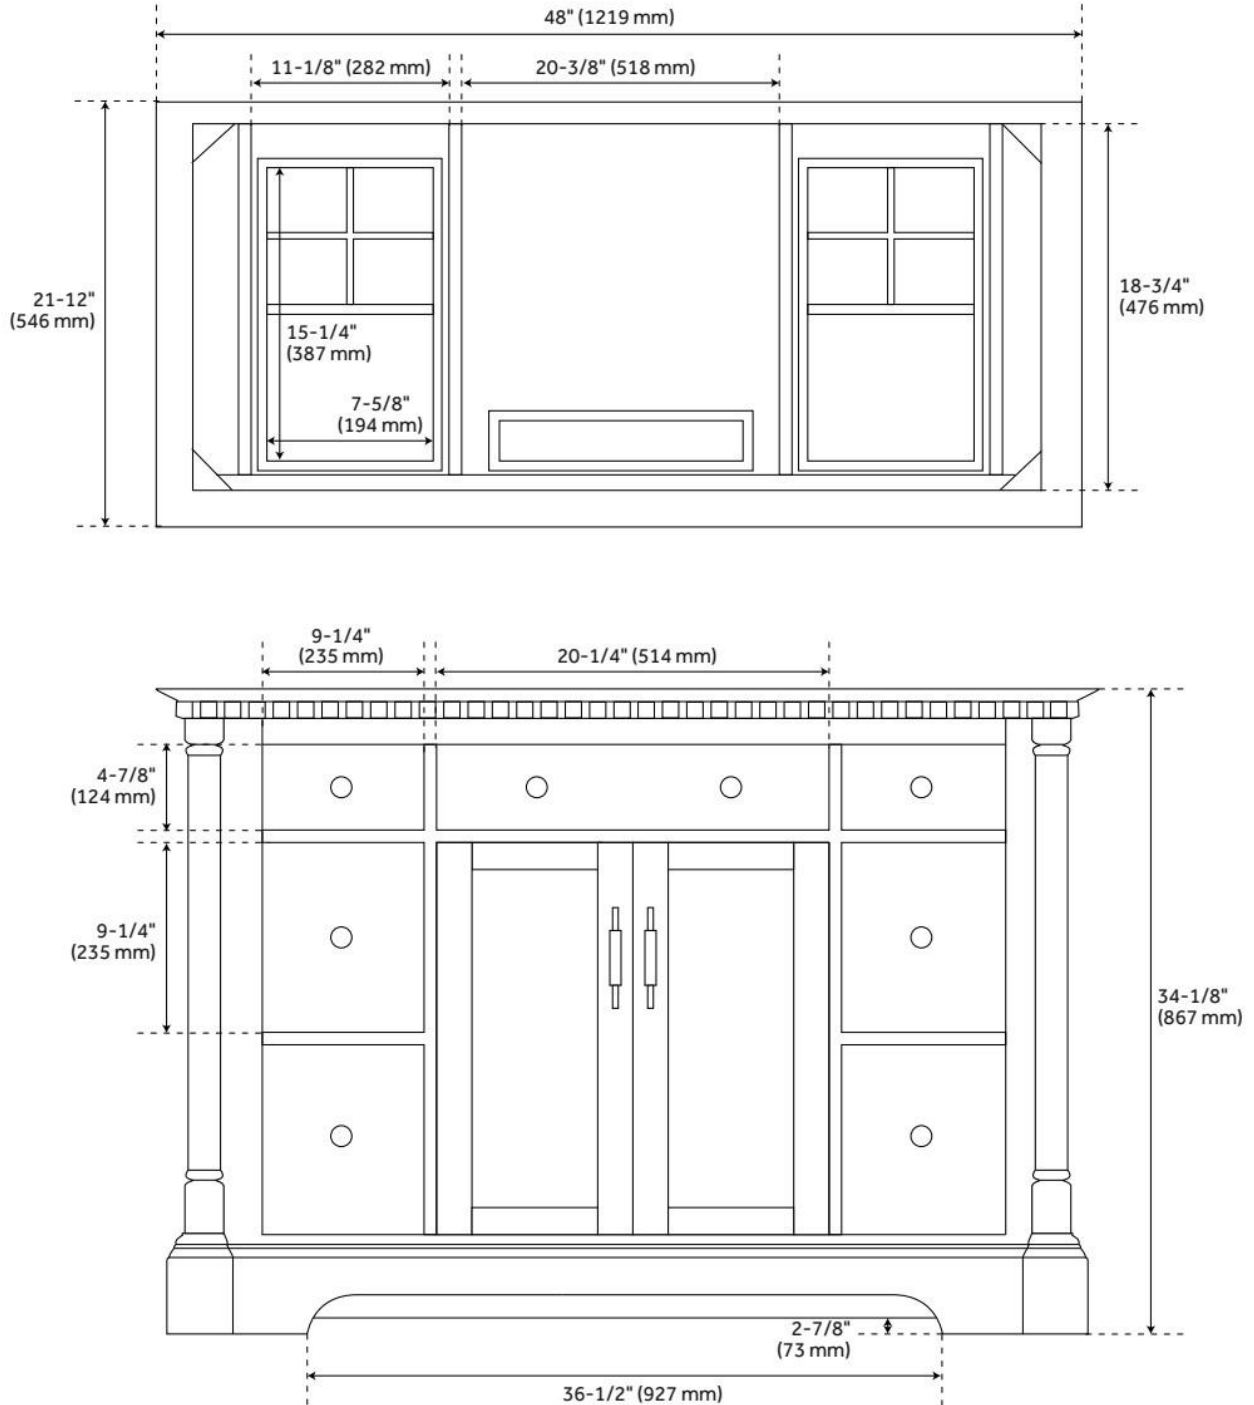

48" CLAUDIA VANITY WITH UNDERMOUNT SINK - WHITE

SKU: 953832-48-UM

Code: SH484387, SH484388, SH484389, SH484390

FEATURES

Material: Mahogany
Product Finish: White
Number of Doors: 2
Number of Drawers: 6
Soft-Close Hinges: Yes
Soft-Close Slides: Yes
Dovetail Drawers: Yes
Adjustable Shelves: Yes
Hardware Finish: Brushed Nickel
Built-In Adjusters: Yes

ASME A112.19.2/CSA B45.1, Massachusetts Accepted, LISTED ID: 506895

ADDITIONAL FEATURES

- Includes a backsplash and a pair of white porcelain sinks.
- Features 1 tilt-out drawers and 6 standard drawers.
- Polished Carrara Marble is sourced from Italy.
- Each stone top is carved from a single piece of stone and will feature natural variations.
- See Installation Instructions for directions to attach the vanity top and sink.
- All dimensions are ($\pm 1/2"$).
- [Wood finish samples available.](#)

REVISED 8/5/2024

48" CLAUDIA VANITY WITH UNDERMOUNT SINK - WHITE

SKU: 953832-48-UM

Code: SH484387, SH484388, SH484389, SH484390

REVISED 8/5/2024