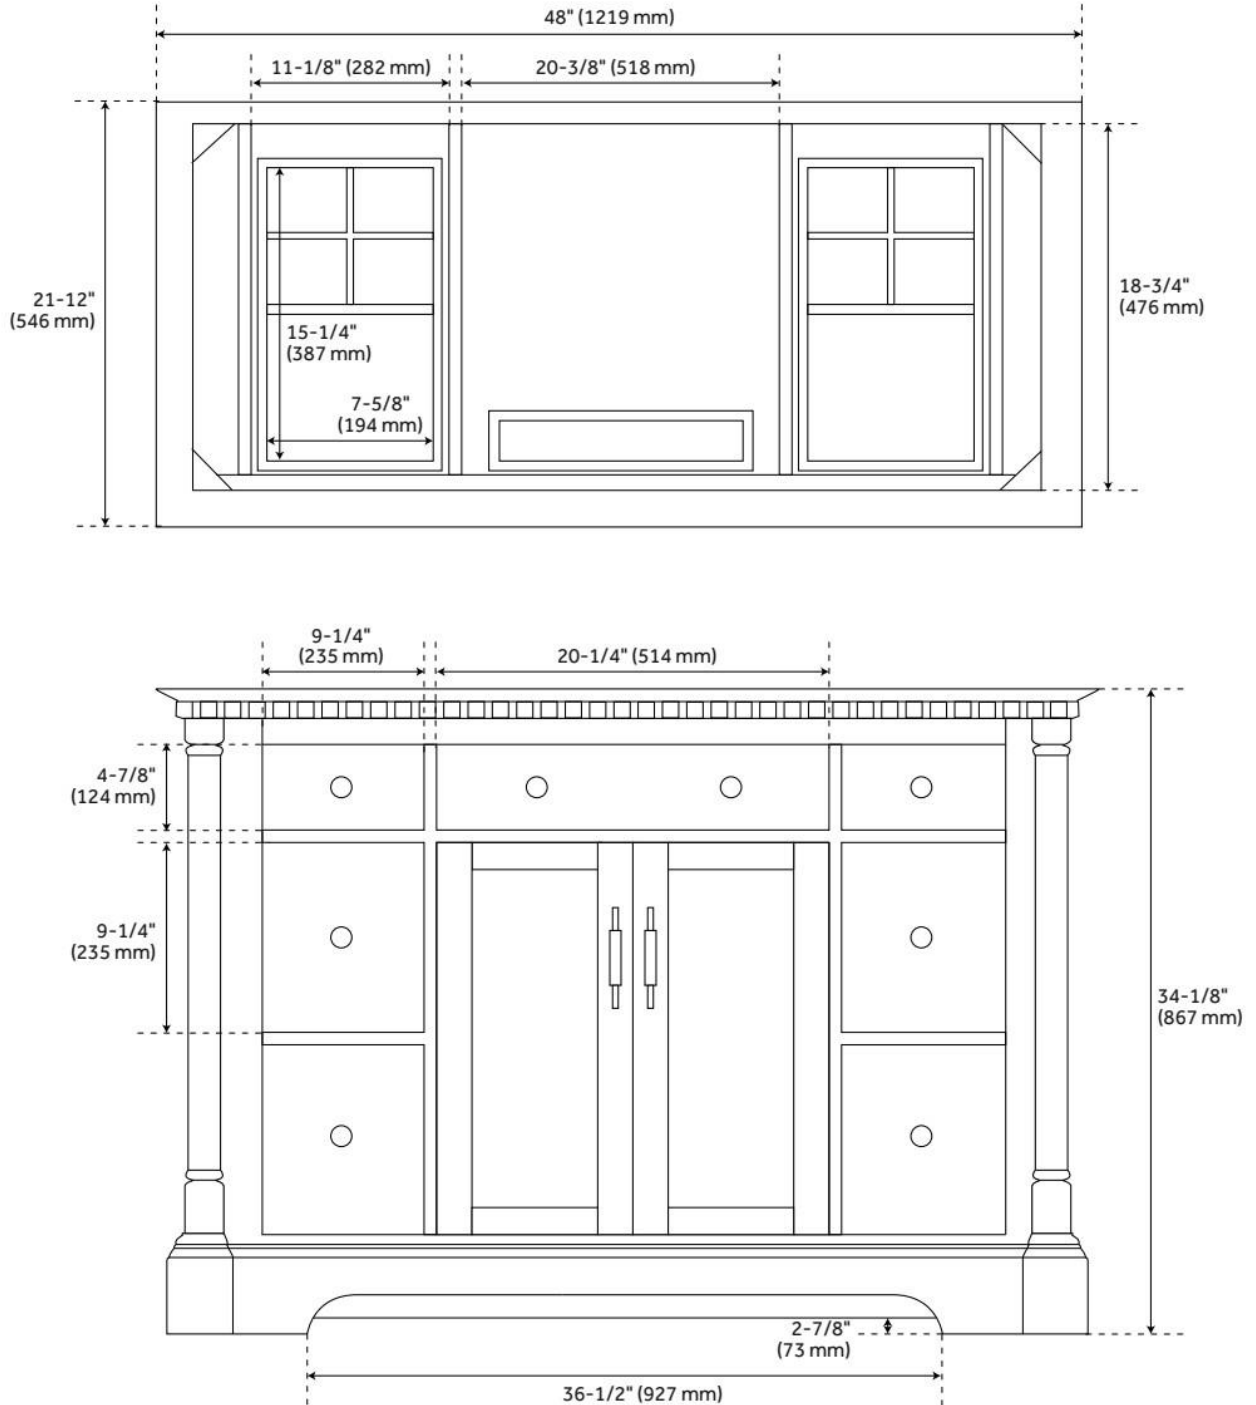

48" CLAUDIA VANITY WITH UNDERMOUNT SINK - ANTIQUE WHITE

SKU: 953832-48-UM

Code: SH484387, SH484388, SH484389

REVISED 11/12/2025