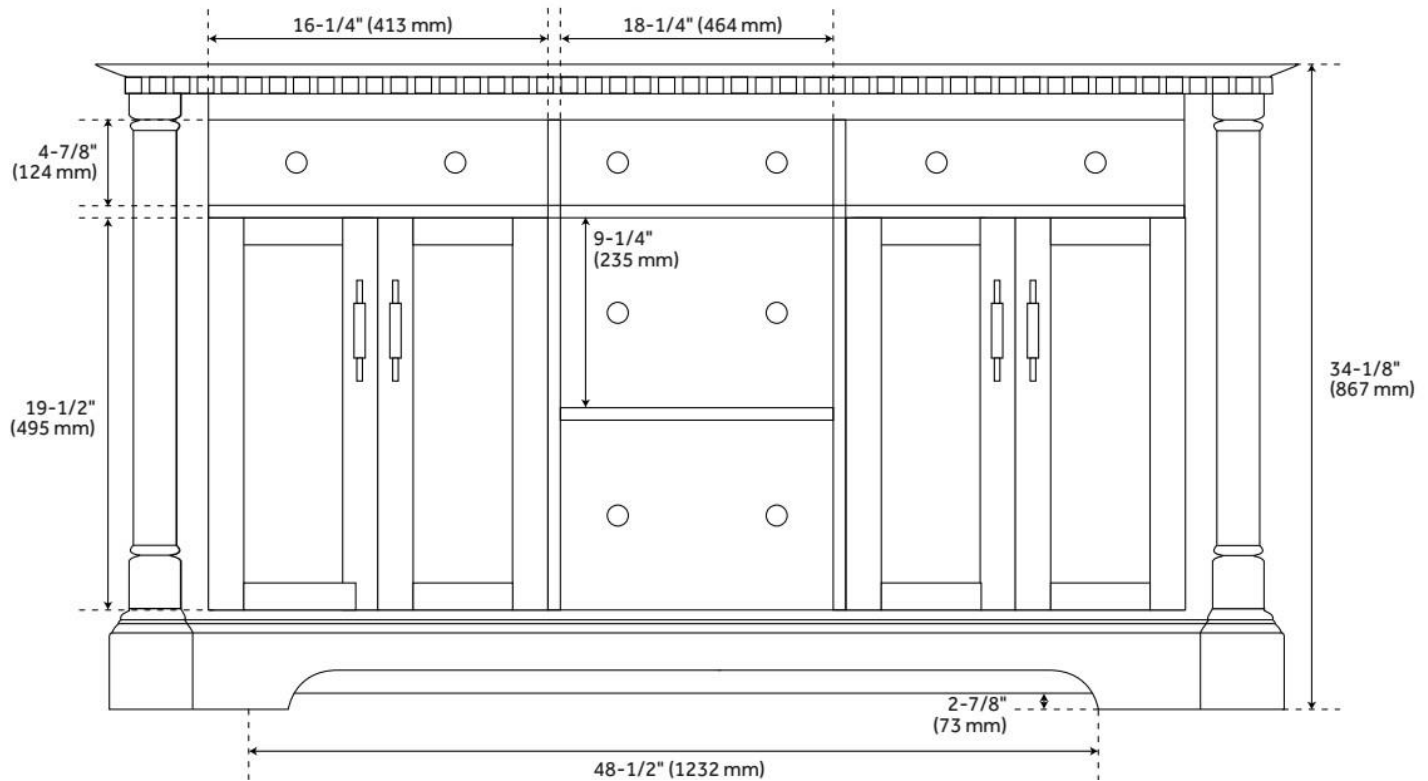

60" CLAUDIA DOUBLE VANITY WITH RECTANGULAR UNDERMOUNT SINKS - WHITE

SKU: 953832-60-RUMB

Code: SH484403, SH484404, SH484405, SH484406, SH484407, SH484408, SH484409, SH484410

FEATURES

Material: Mahogany
Product Finish: White
Number of Doors: 4
Number of Drawers: 3
Soft-Close Hinges: Yes
Soft-Close Slides: Yes
Dovetail Drawers: Yes
Adjustable Shelves: Yes
Hardware Finish: Brushed Nickel
Built-In Adjusters: Yes

ASME A112.19.2/CSA B45.1, Massachusetts Accepted, LISTED ID: 506894

ADDITIONAL FEATURES

- Includes a backsplash and a pair of white porcelain sinks.
- Features 2 Tilt-out drawers and 3 standard drawers.
- Polished Carrara Marble is sourced from Italy.
- Each stone top is carved from a single piece of stone and will feature natural variations.
- See Installation Instructions for directions to attach the vanity top and sink.
- All dimensions are ($\pm 1/2"$).
- [Wood finish samples available.](#)

REVISED 8/7/2024

60" CLAUDIA DOUBLE VANITY WITH RECTANGULAR UNDERMOUNT SINKS - WHITE

SKU: 953832-60-RUMB

Code: SH484403, SH484404, SH484405, SH484406, SH484407, SH484408, SH484409, SH484410

REVISED 8/7/2024