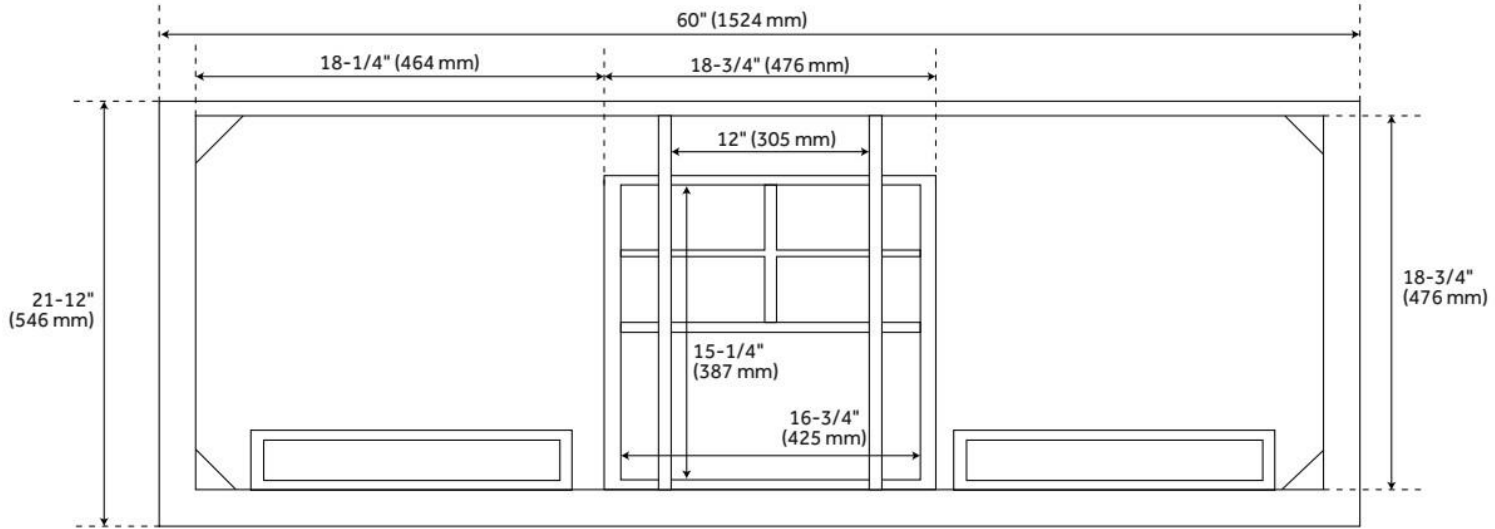

60" CLAUDIA DOUBLE VANITY WITH RECTANGULAR UNDERMOUNT SINKS - WHITE

SKU: 953832-60-RUMB

Code: SH484403, SH484404, SH484405, SH484406, SH484407, SH484408, SH484409, SH484410

FEATURES

Material: Mahogany
Product Finish: White
Number of Doors: 4
Number of Drawers: 3
Soft-Close Hinges: Yes
Soft-Close Slides: Yes
Dovetail Drawers: Yes
Adjustable Shelves: Yes
Hardware Finish: Brushed Nickel
Built-In Adjusters: Yes

ASME A112.19.2/CSA B45.1, Massachusetts Accepted, LISTED ID: 506894

ADDITIONAL FEATURES

- Includes a backsplash and a pair of white porcelain sinks.
- Features 2 Tilt-out drawers and 3 standard drawers.
- Polished Carrara Marble is sourced from Italy.
- Each stone top is carved from a single piece of stone and will feature natural variations.
- See Installation Instructions for directions to attach the vanity top and sink.
- All dimensions are ($\pm 1/2"$).
- [Wood finish samples available.](#)

REVISED 8/7/2024

60" CLAUDIA DOUBLE VANITY WITH RECTANGULAR UNDERMOUNT SINKS - WHITE

SKU: 953832-60-RUMB

Code: SH484403, SH484404, SH484405, SH484406, SH484407, SH484408, SH484409, SH484410

REVISED 8/7/2024