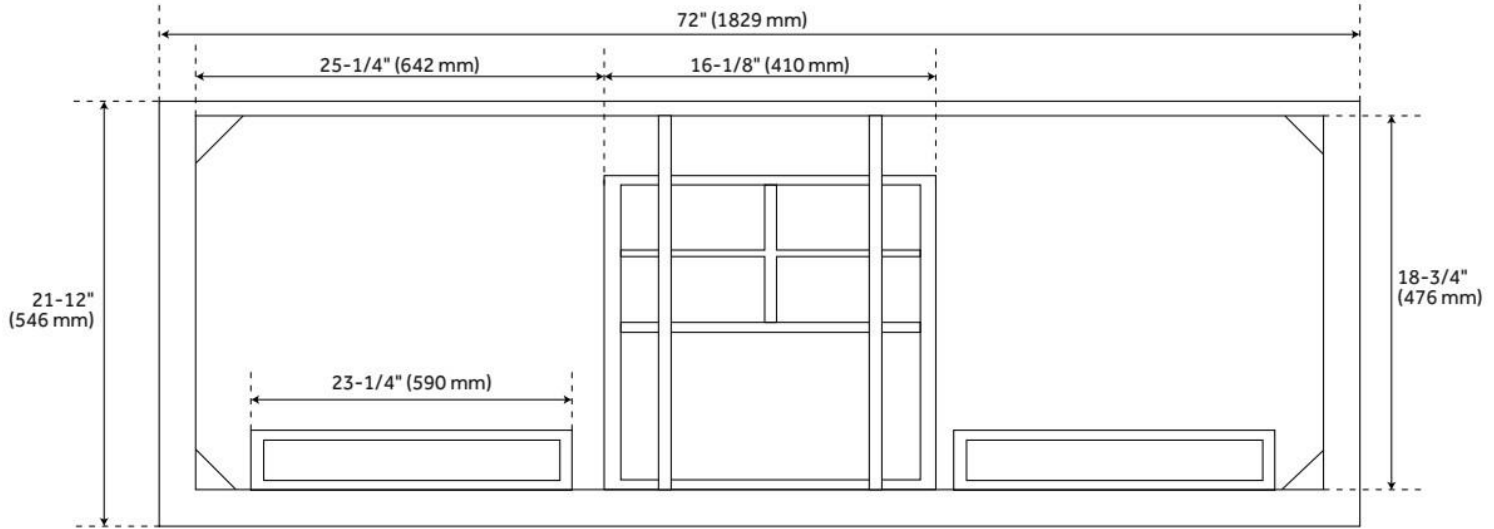

72" CLAUDIA DOUBLE VANITY WITH RECTANGULAR UNDERMOUNT SINKS - WHITE

SKU: 953832-72-RUMB

Code: SH484415, SH484416, SH484417, SH484418, SH484419, SH484420, SH484421, SH484422

FEATURES

Material: Mahogany
Product Finish: White
Number of Doors: 4
Number of Drawers: 3
Soft-Close Hinges: Yes
Soft-Close Slides: Yes
Dovetail Drawers: Yes
Adjustable Shelves: Yes
Hardware Finish: Brushed Nickel
Built-In Adjusters: Yes

ASME A112.19.2/CSA B45.1, Massachusetts Accepted, LISTED ID: 506897

ADDITIONAL FEATURES

- Includes a matching backsplash and a white porcelain sink.
- Granite is A-grade. Polished Carrara Marble is sourced from Italy.
- Each stone top is carved from a single piece of stone and will feature natural variations.
- Hardware Centers: 6-1/4"
- See Installation Instructions for directions to attach the vanity top and sink.
- All dimensions are ($\pm 1/2$ ").
- [Wood finish samples available.](#)

REVISED 8/7/2024

72" CLAUDIA DOUBLE VANITY WITH RECTANGULAR UNDERMOUNT SINKS - WHITE

SKU: 953832-72-RUMB

Code: SH484415, SH484416, SH484417, SH484418, SH484419, SH484420, SH484421, SH484422

REVISED 8/7/2024