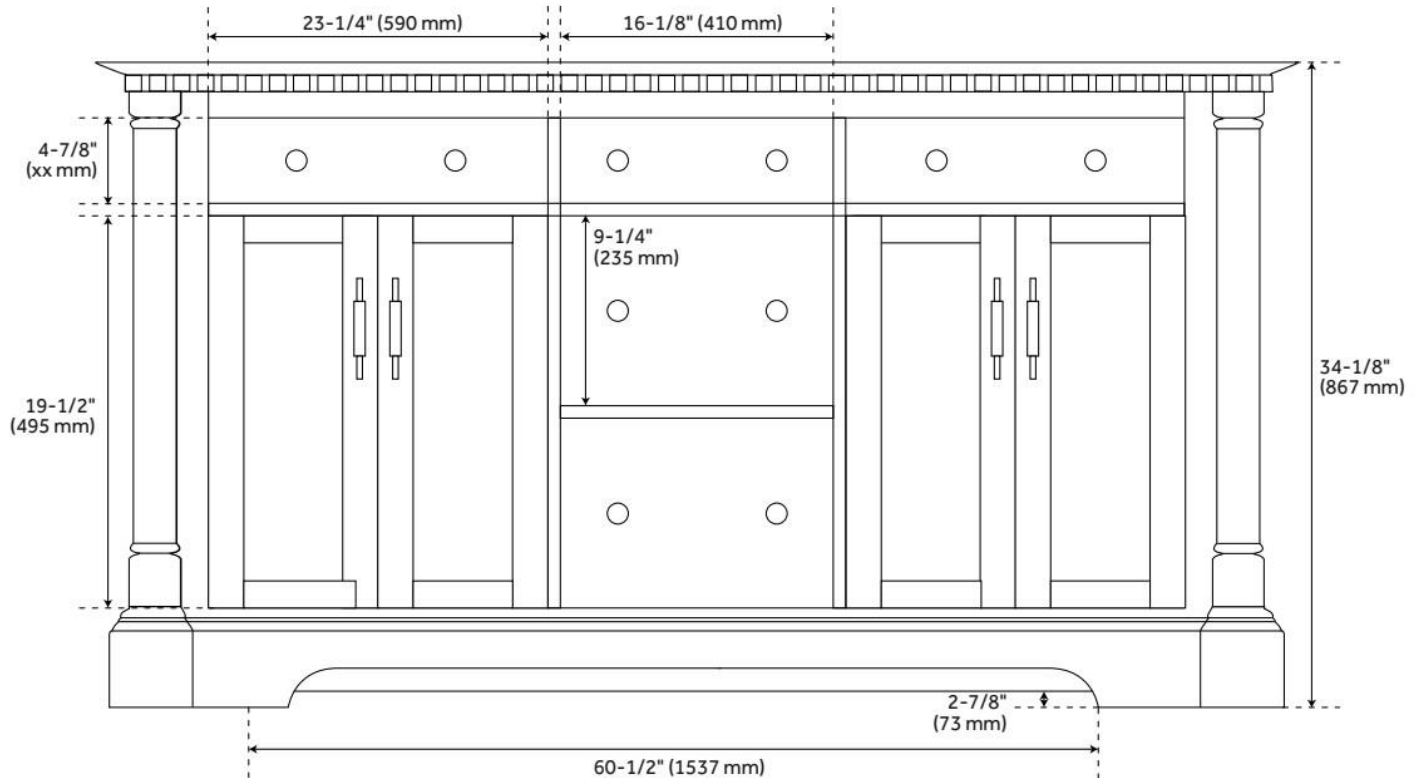

72" CLAUDIA DOUBLE VANITY WITH RECTANGULAR UNDERMOUNT SINKS - WHITE

SKU: 953832-72-RUMB

Code: SH484415, SH484416, SH484417, SH484418, SH484419, SH484420, SH484421, SH484422

FEATURES

Material: Mahogany
Product Finish: White
Number of Doors: 4
Number of Drawers: 3
Soft-Close Hinges: Yes
Soft-Close Slides: Yes
Dovetail Drawers: Yes
Adjustable Shelves: Yes
Hardware Finish: Brushed Nickel
Built-In Adjusters: Yes

ASME A112.19.2/CSA B45.1, Massachusetts Accepted, LISTED ID: 506897

ADDITIONAL FEATURES

- Includes a matching backsplash and a white porcelain sink.
- Granite is A-grade. Polished Carrara Marble is sourced from Italy.
- Each stone top is carved from a single piece of stone and will feature natural variations.
- Hardware Centers: 6-1/4"
- See Installation Instructions for directions to attach the vanity top and sink.
- All dimensions are ($\pm 1/2$ ").
- [Wood finish samples available.](#)

REVISED 8/7/2024

72" CLAUDIA DOUBLE VANITY WITH RECTANGULAR UNDERMOUNT SINKS - WHITE

SKU: 953832-72-RUMB

Code: SH484415, SH484416, SH484417, SH484418, SH484419, SH484420, SH484421, SH484422

REVISED 8/7/2024