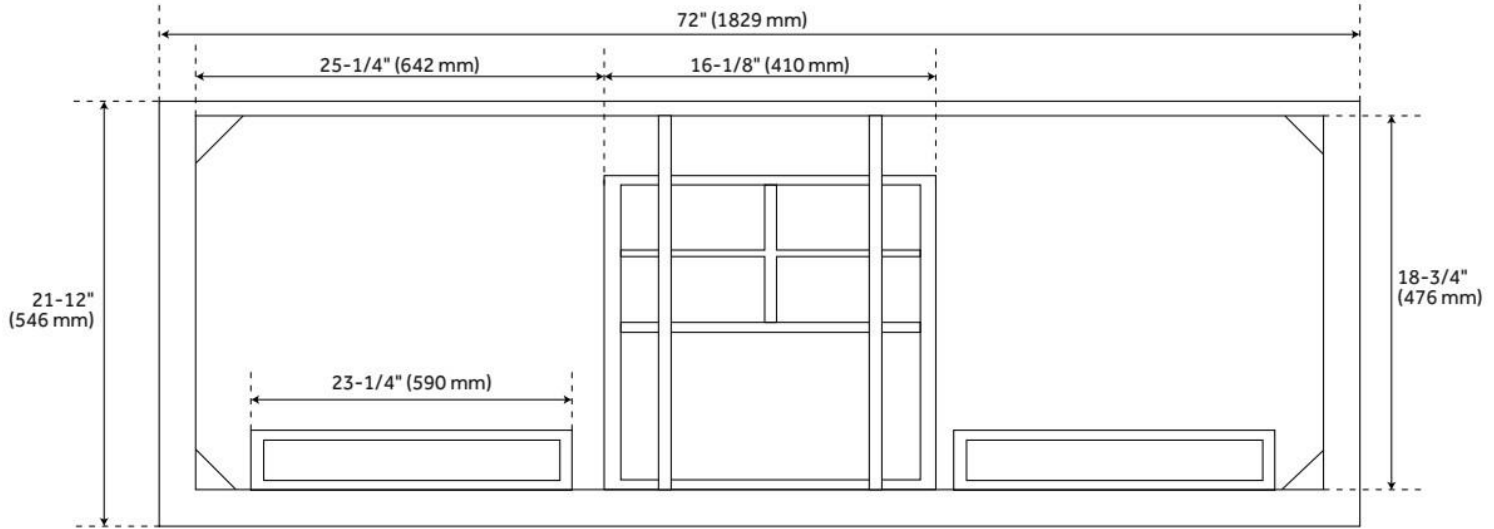

72" CLAUDIA DOUBLE VANITY WITH UNDERMOUNT SINKS - WHITE

SKU: 953832-72-UM

Code: SH484411, SH484412, SH484413, SH484414

FEATURES

Material: Mahogany
Product Finish: White
Number of Doors: 4
Number of Drawers: 3
Soft-Close Hinges: Yes
Soft-Close Slides: Yes
Dovetail Drawers: Yes
Adjustable Shelves: Yes
Hardware Finish: Brushed Nickel
Built-In Adjusters: Yes

ASME A112.19.2/CSA B45.1, Massachusetts Accepted, LISTED ID: 506895

ADDITIONAL FEATURES

- Includes a backsplash and a pair of white porcelain sinks.
- Features 2 tilt-out drawers and 3 standard drawers.
- Polished Carrara Marble is sourced from Italy.
- Each stone top is carved from a single piece of stone and will feature natural variations.
- See Installation Instructions for directions to attach the vanity top and sink.
- All dimensions are ($\pm 1/2"$).
- [Wood finish samples available.](#)

REVISED 8/6/2024

72" CLAUDIA DOUBLE VANITY WITH UNDERMOUNT SINKS - WHITE

SKU: 953832-72-UM

Code: SH484411, SH484412, SH484413, SH484414

REVISED 8/6/2024