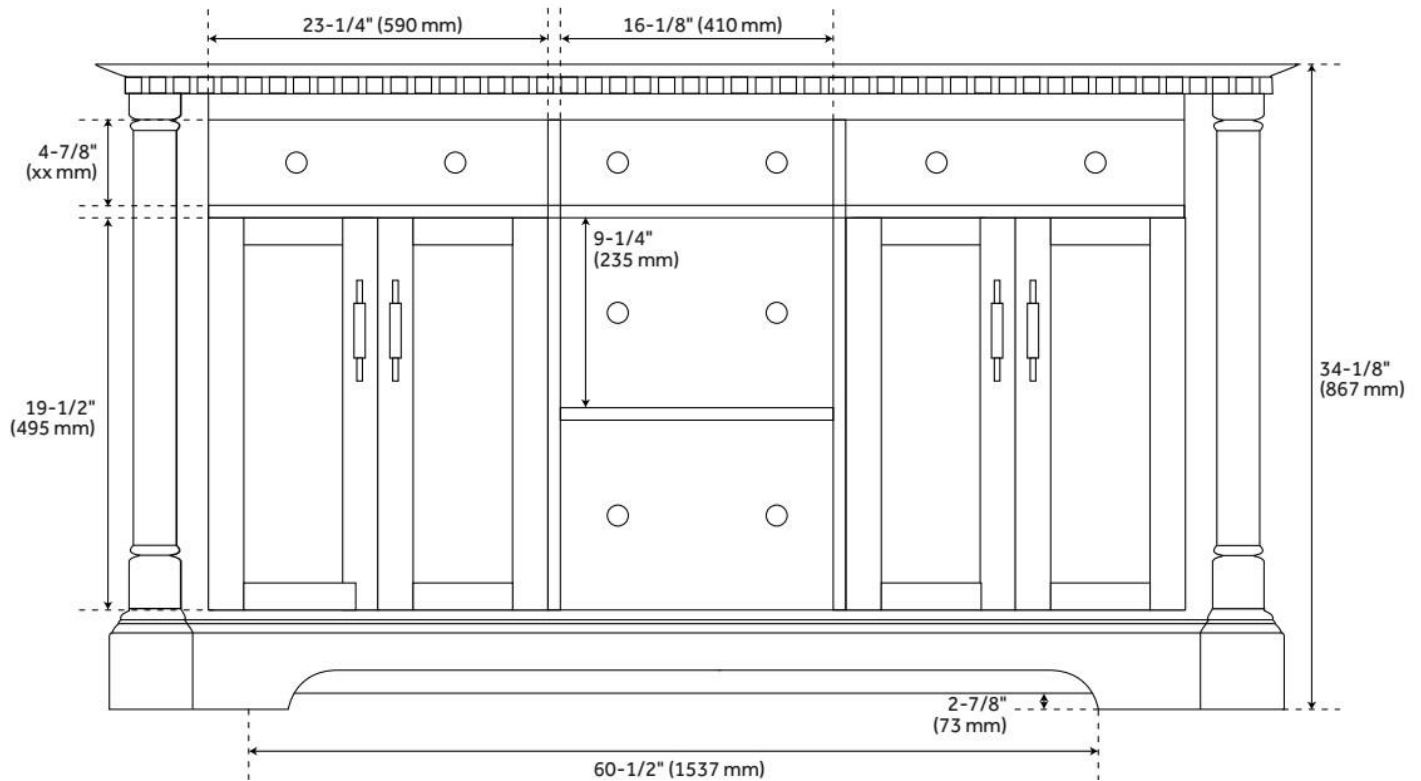

72" CLAUDIA DOUBLE VANITY WITH UNDERMOUNT SINKS - WHITE

SKU: 953832-72-UM

Code: SH484411, SH484412, SH484413, SH484414

FEATURES

Material: Mahogany
Product Finish: White
Number of Doors: 4
Number of Drawers: 3
Soft-Close Hinges: Yes
Soft-Close Slides: Yes
Dovetail Drawers: Yes
Adjustable Shelves: Yes
Hardware Finish: Brushed Nickel
Built-In Adjusters: Yes

ASME A112.19.2/CSA B45.1, Massachusetts Accepted, LISTED ID: 506895

ADDITIONAL FEATURES

- Includes a backsplash and a pair of white porcelain sinks.
- Features 2 tilt-out drawers and 3 standard drawers.
- Polished Carrara Marble is sourced from Italy.
- Each stone top is carved from a single piece of stone and will feature natural variations.
- See Installation Instructions for directions to attach the vanity top and sink.
- All dimensions are ($\pm 1/2"$).
- [Wood finish samples available.](#)

REVISED 8/6/2024

72" CLAUDIA DOUBLE VANITY WITH UNDERMOUNT SINKS - WHITE

SKU: 953832-72-UM

Code: SH484411, SH484412, SH484413, SH484414

REVISED 8/6/2024