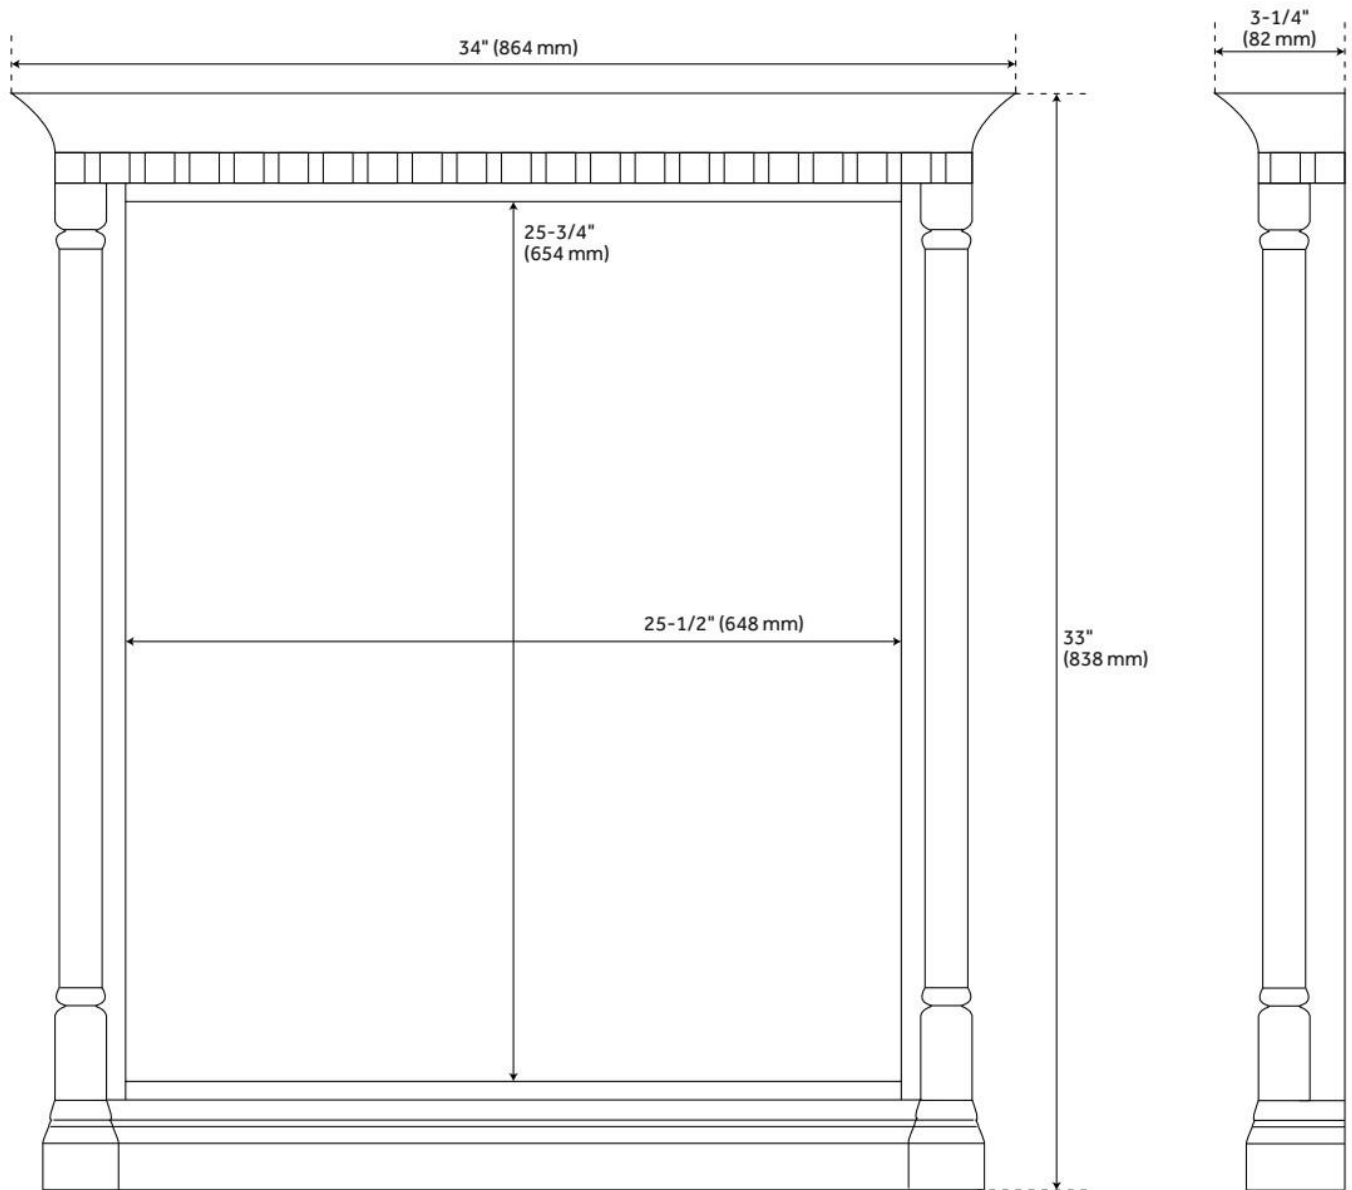

# CLAUDIA VANITY MIRROR - WHITE

SKU: 953836

Code: SH484253, SH484254

## ADDITIONAL FEATURES

- Durable French cleat mounting system included.
- 24" Mirror overall dimensions: 24" W x 33" H x 3-1/4" D. Mirror only dimensions: 15-1/2" W x 25-3/4"H.
- 34" Mirror overall dimensions: 34" W x 33" H x 3-1/4" D. Mirror only dimensions: 25-1/2" W x 25-3/4"H.
- All dimensions are ( $\pm 1/2"$ ).
- [Wood finish samples available.](#)

# CLAUDIA VANITY MIRROR - WHITE

SKU: 953836

Code: SH484253, SH484254

REVISED 8/22/2024