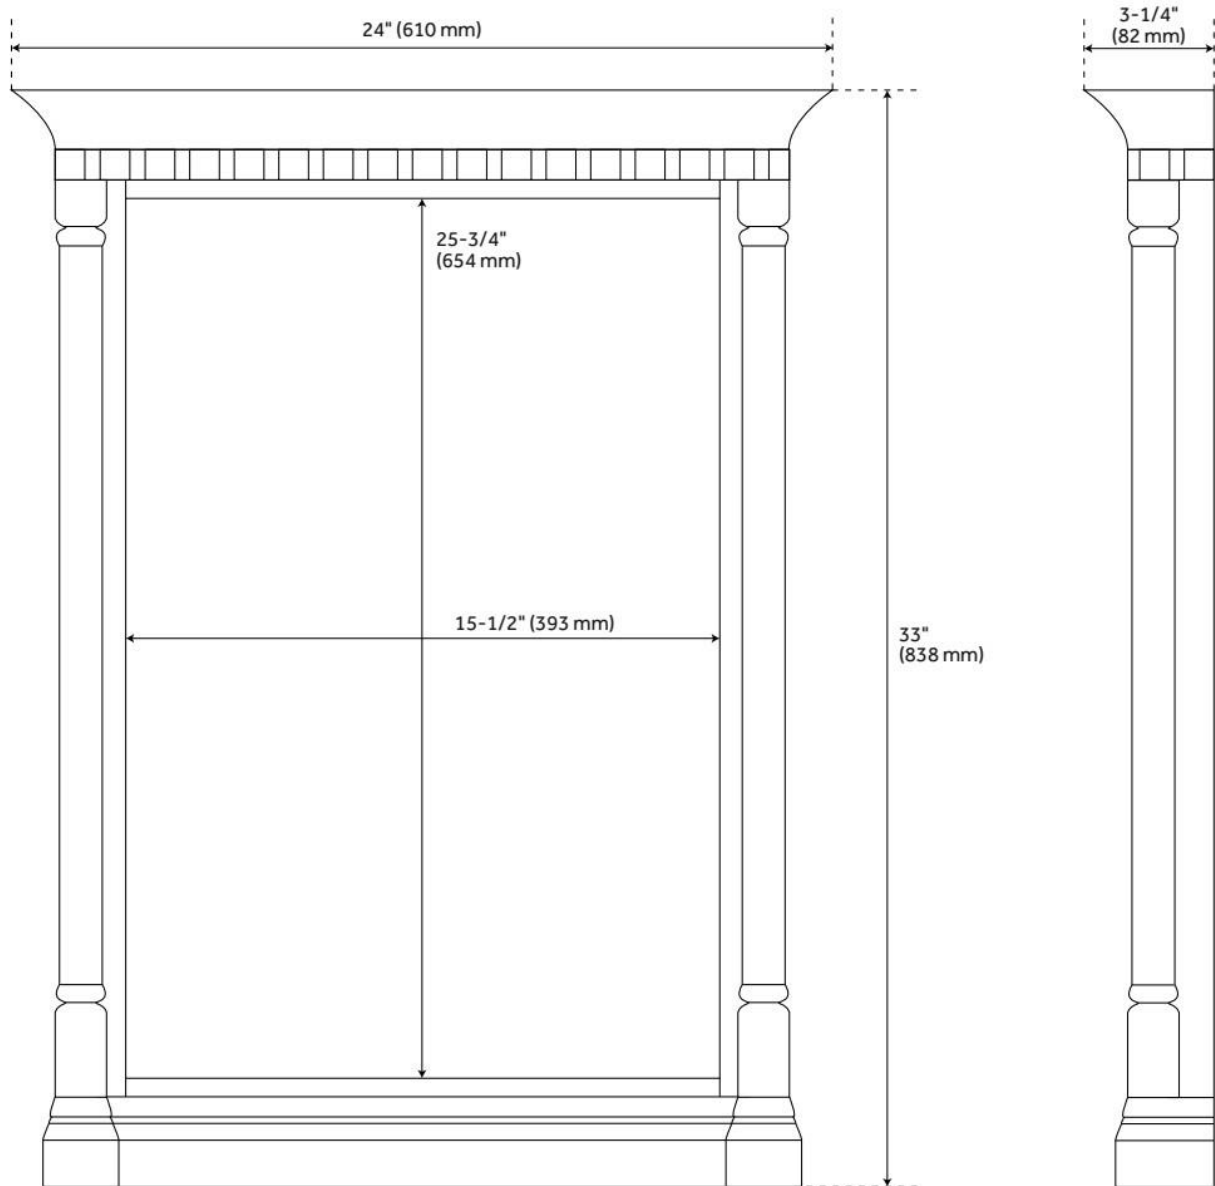

# CLAUDIA VANITY MIRROR - WHITE

SKU: 953836

Code: SH484253, SH484254

## ADDITIONAL FEATURES

- Durable French cleat mounting system included.
- 24" Mirror overall dimensions: 24" W x 33" H x 3-1/4" D. Mirror only dimensions: 15-1/2" W x 25-3/4"H.
- 34" Mirror overall dimensions: 34" W x 33" H x 3-1/4" D. Mirror only dimensions: 25-1/2" W x 25-3/4"H.
- All dimensions are ( $\pm 1/2"$ ).
- [Wood finish samples available.](#)

# CLAUDIA VANITY MIRROR - WHITE

SKU: 953836

Code: SH484253, SH484254

REVISED 8/22/2024