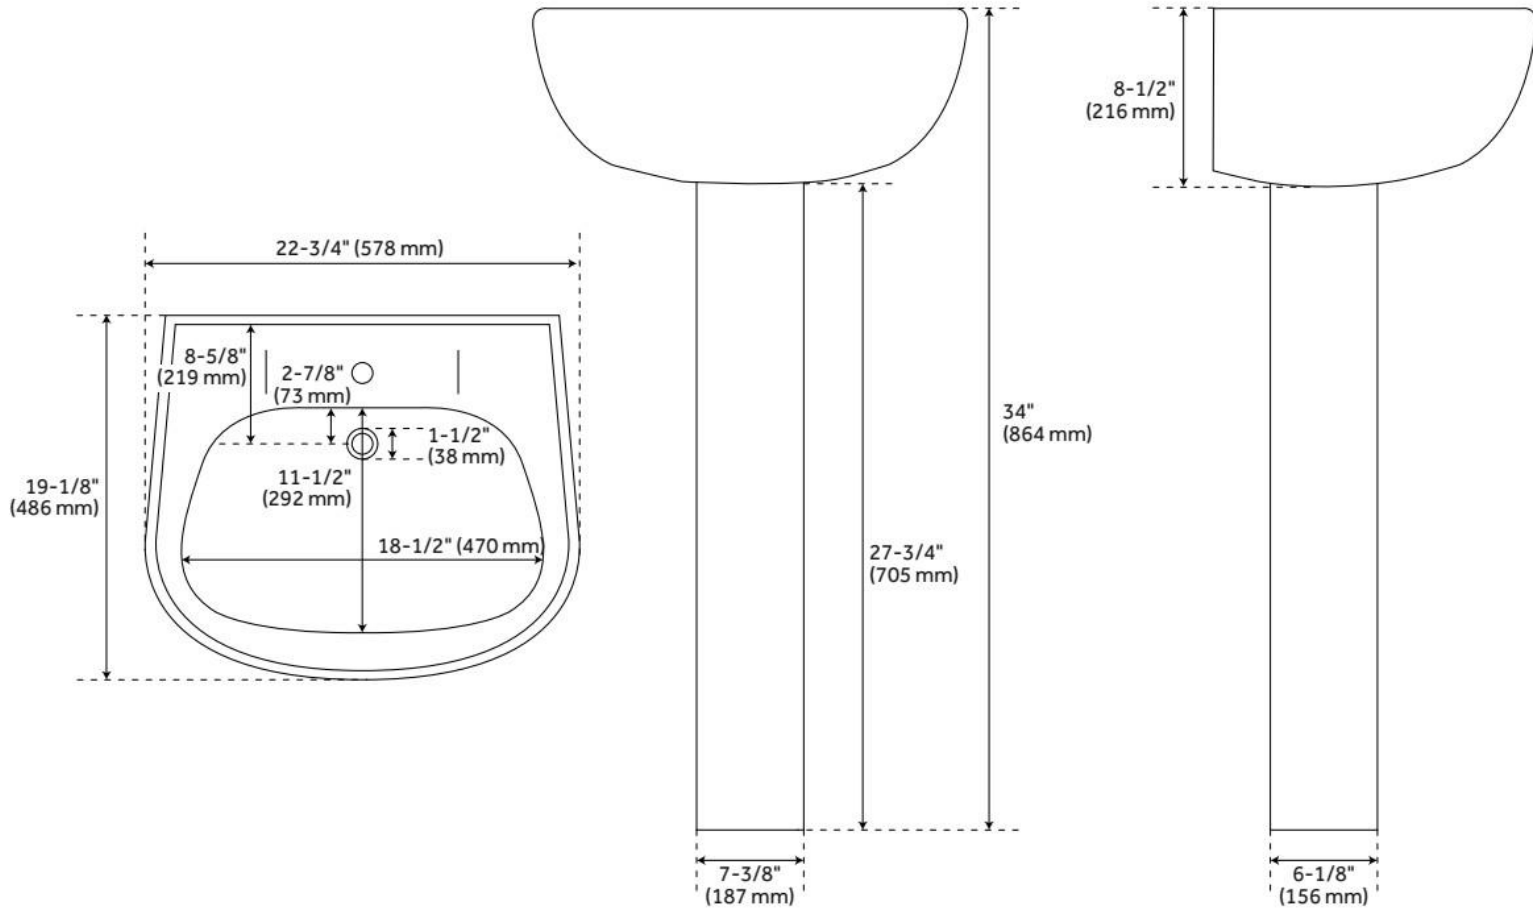

RAINSVILLE PORCELAIN PEDESTAL SINK

SKU: 953838

Code: SH484426, SH484427

FEATURES

- Material: Porcelain
- Product Finish: White
- Installation Type: Pedestal
- Shape: Rectangle
- Drain Placement: Center Rear
- Fits Drain Hole Size: 1-1/2"
- Faucet Centers: Single-Hole
- Overflow Hole: Yes
- Mounting Hardware Included: Yes

ASME A112.19.2/CSA B45.1, Massachusetts Accepted, LISTED ID: SH129098PWH, SH129099WH, SH129100WH

ADDITIONAL FEATURES

- Overall basin measurements: 18-1/2" L x 11-1/2" W x 5-1/2" D.
- Overall height: 34".
- Mounting hardware included.

REVISED 7/12/2024

RAINSVILLE PORCELAIN PEDESTAL SINK

SKU: 953838

Code: SH484426, SH484427

REVISED 7/12/2024

RAINSVILLE PORCELAIN PEDESTAL SINK

SKU: 953838

Code: SH484426, SH484427