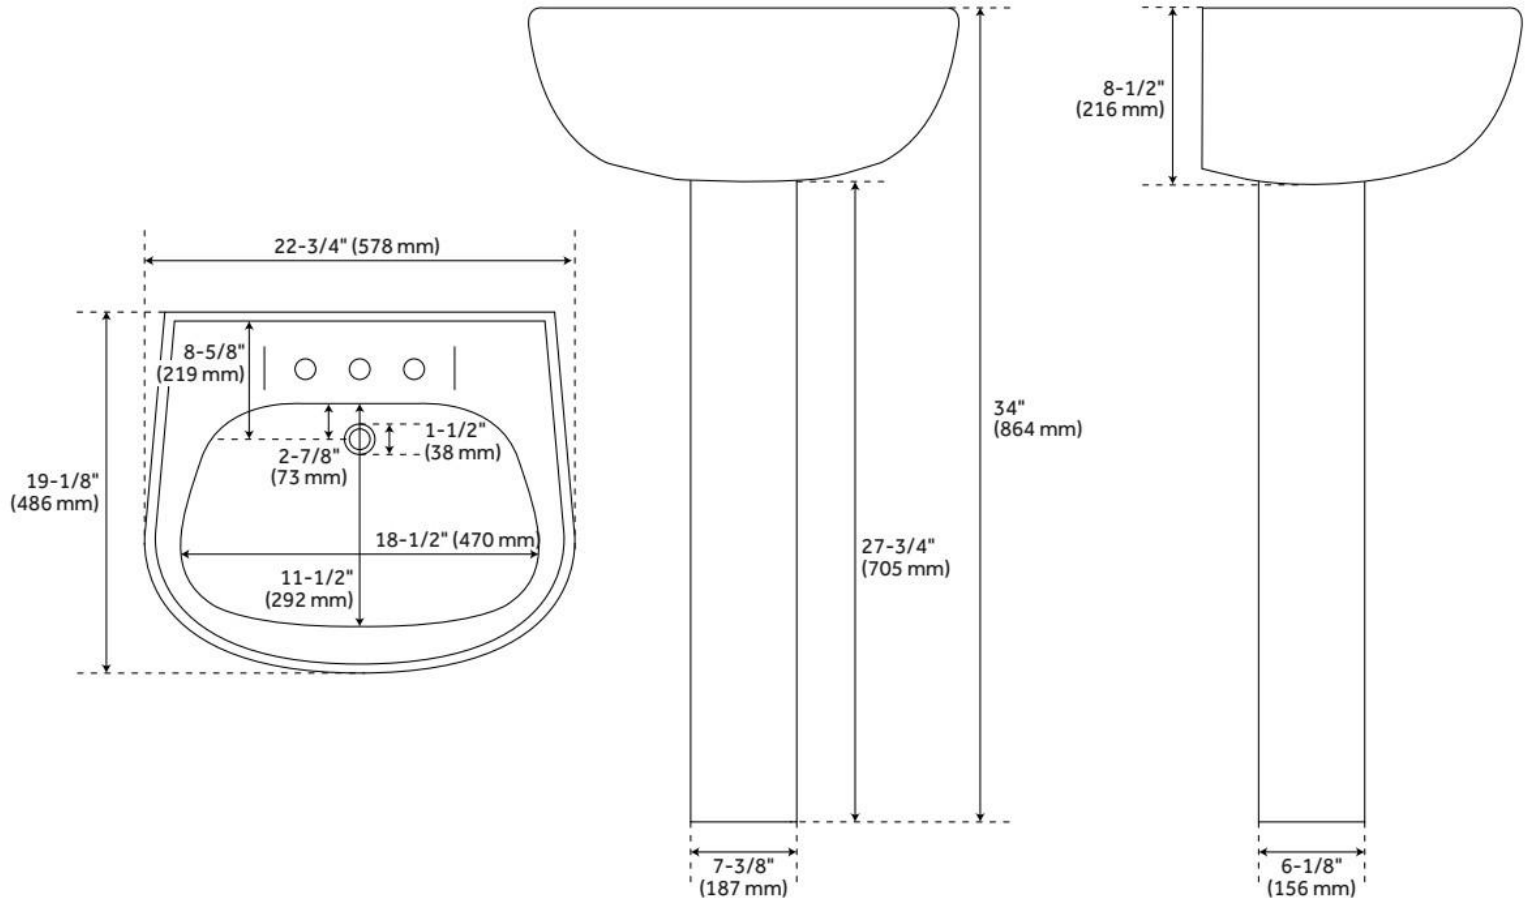

RAINSVILLE PORCELAIN PEDESTAL SINK

SKU: 953838

Code: SH484426, SH484427

FEATURES

- Material: Porcelain
- Product Finish: White
- Installation Type: Pedestal
- Shape: Rectangle
- Drain Placement: Center Rear
- Fits Drain Hole Size: 1-1/2"
- Faucet Centers: Single-Hole
- Overflow Hole: Yes
- Mounting Hardware Included: Yes

ASME A112.19.2/CSA B45.1, Massachusetts Accepted, LISTED ID: SH129098PWH, SH129099WH, SH129100WH

ADDITIONAL FEATURES

- Overall basin measurements: 18-1/2" L x 11-1/2" W x 5-1/2" D.
- Overall height: 34".
- Mounting hardware included.

REVISED 7/12/2024

RAINSVILLE PORCELAIN PEDESTAL SINK

SKU: 953838

Code: SH484426, SH484427

REVISED 7/12/2024

RAINSVILLE PORCELAIN PEDESTAL SINK

SKU: 953838

Code: SH484426, SH484427