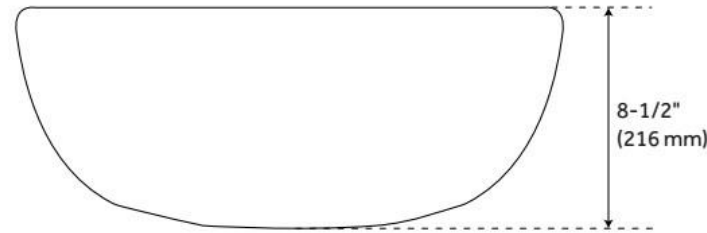

RAINSVILLE PORCELAIN WALL-MOUNT SINK

SKU: 953839

Code: SH484428, SH484429

REVISED 7/3/2024