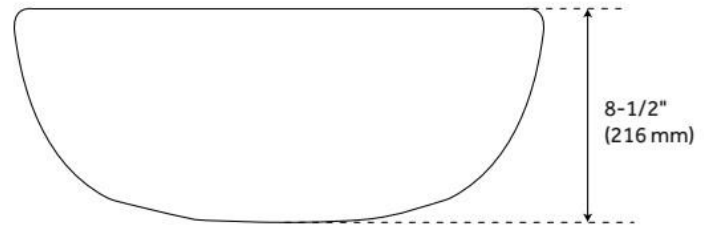

RAINSVILLE PORCELAIN WALL-MOUNT SINK

SKU: 953839

Code: SH484428, SH484429

REVISED 7/3/2024