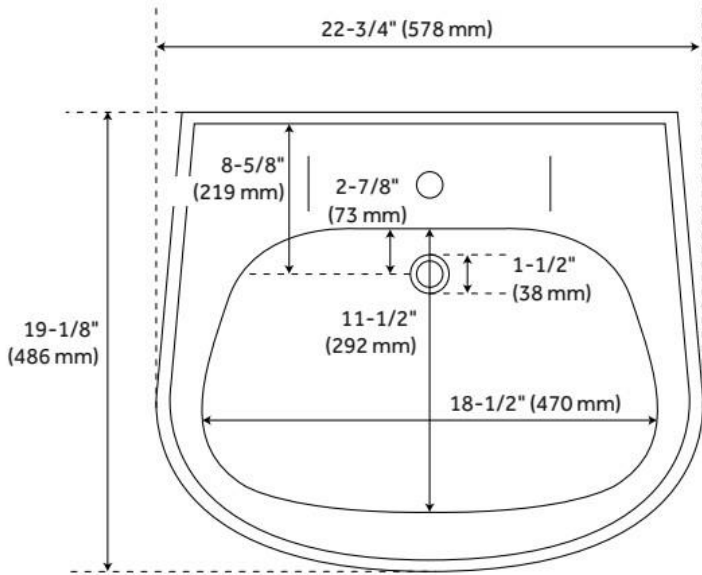

RAINSVILLE PORCELAIN WALL-MOUNT SINK

SKU: 953839

Code: SH484428, SH484429

REVISED 7/3/2024