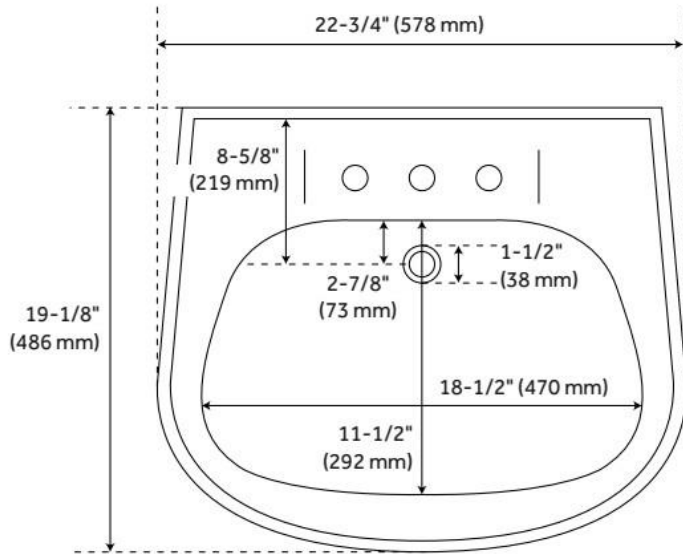

RAINSVILLE PORCELAIN WALL-MOUNT SINK

SKU: 953839

Code: SH484428, SH484429

REVISED 7/3/2024