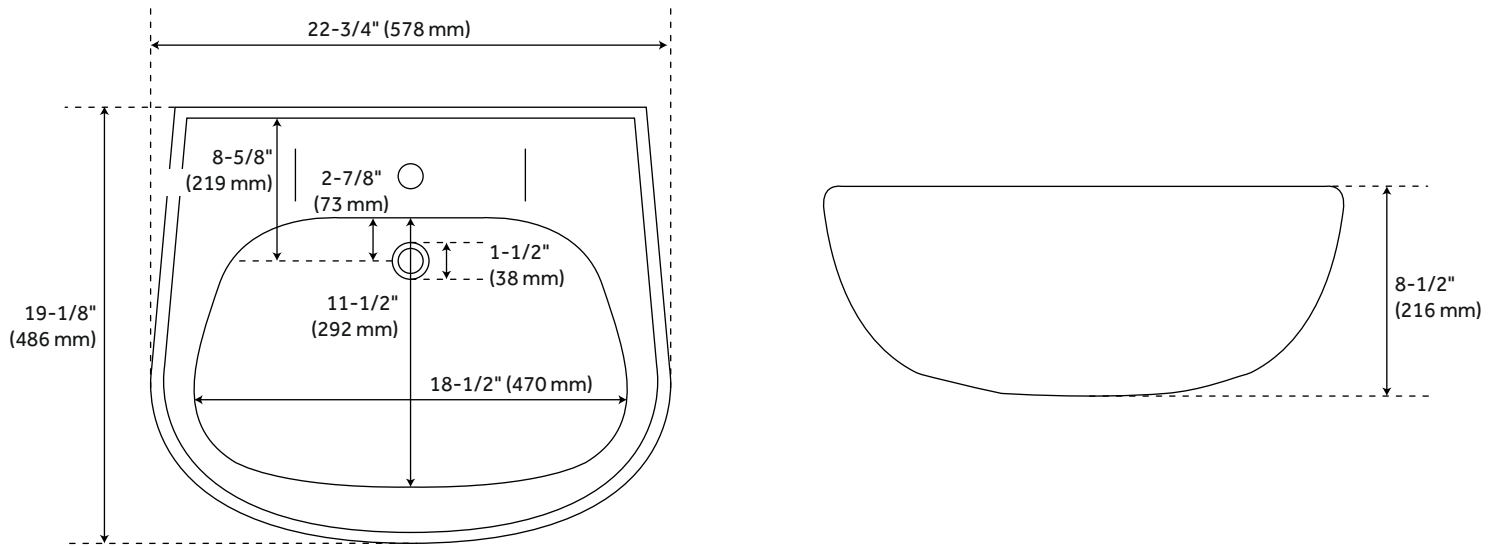

RAINSVILLE PORCELAIN WALL-MOUNT SINK

SKU: 953839

Code: SH484428, SH484429

FEATURES

Installation Type: Wall
Design: Modern
Product Finish: White
Material: Vitreous china
Length: 22-3/4"
Width: 19-1/8"
Height: 8-1/2"
Sink Installation: Wall Mount
Product Color: White
Overflow Hole: Yes
Basin Length: 18-1/2"
Basin Width: 11-1/2"
Basin Depth: 5-1/2"
Water Depth To Overflow: 3-3/4"
Fits Drain Hole Size: 1-1/2"
Exterior Treatment: Smooth
Interior Treatment: Smooth
Drain Included: No
Faucet Included: No
Stand Finish: White
Sink Material: Vitreous china
Weight: 43

ASME A112.19.2/CSA B45.1

REVISED 1/4/2023

RAINSVILLE PORCELAIN WALL-MOUNT SINK

SKU: 953839

Code: SH484428, SH484429

ADDITIONAL FEATURES

- Overall basin measurements: 18-1/2" L x 11-1/2" W x 5-1/2" D.
- Mounting hardware included.

REVISED 1/4/2023

RAINSVILLE PORCELAIN WALL-MOUNT SINK - SINGLE HOLE

SKU: 953839
Code: SH484428

All dimensions and specifications are nominal and may vary. Use actual products for accuracy in critical situations.

RAINSVILLE PORCELAIN WALL-MOUNT SINK - WIDESPREAD

SKU: 953839
Code: SH484429

All dimensions and specifications are nominal and may vary. Use actual products for accuracy in critical situations.