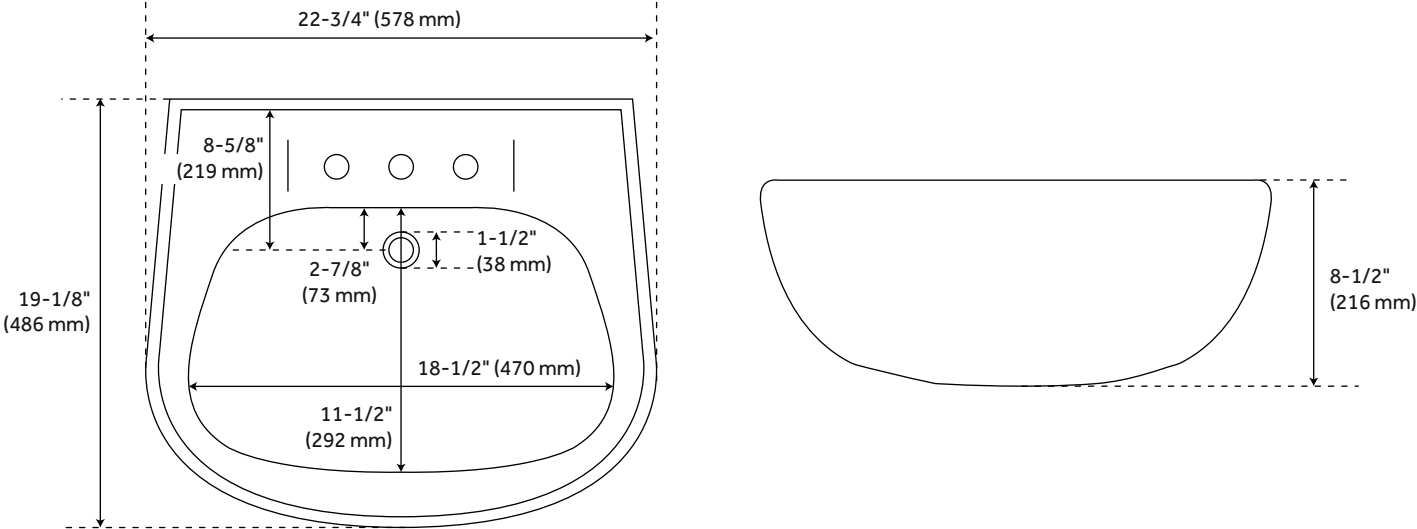

RAINSVILLE PORCELAIN WALL-MOUNT SINK

SKU: 953839

Code: SH484428, SH484429

FEATURES

Installation Type: Wall
Design: Modern
Product Finish: White
Material: Vitreous china
Length: 22-3/4"
Width: 19-1/8"
Height: 8-1/2"
Sink Installation: Wall Mount
Product Color: White
Overflow Hole: Yes
Basin Length: 18-1/2"
Basin Width: 11-1/2"
Basin Depth: 5-1/2"
Water Depth To Overflow: 3-3/4"
Fits Drain Hole Size: 1-1/2"
Exterior Treatment: Smooth
Interior Treatment: Smooth
Drain Included: No
Faucet Included: No
Stand Finish: White
Sink Material: Vitreous china
Weight: 43

ASME A112.19.2/CSA B45.1

REVISED 1/4/2023

RAINSVILLE PORCELAIN WALL-MOUNT SINK

SKU: 953839

Code: SH484428, SH484429

ADDITIONAL FEATURES

- Overall basin measurements: 18-1/2" L x 11-1/2" W x 5-1/2" D.
- Mounting hardware included.

REVISED 1/4/2023

RAINSVILLE PORCELAIN WALL-MOUNT SINK - SINGLE HOLE

SKU: 953839
Code: SH484428

All dimensions and specifications are nominal and may vary. Use actual products for accuracy in critical situations.

RAINSVILLE PORCELAIN WALL-MOUNT SINK - WIDESPREAD

SKU: 953839
Code: SH484429

All dimensions and specifications are nominal and may vary. Use actual products for accuracy in critical situations.