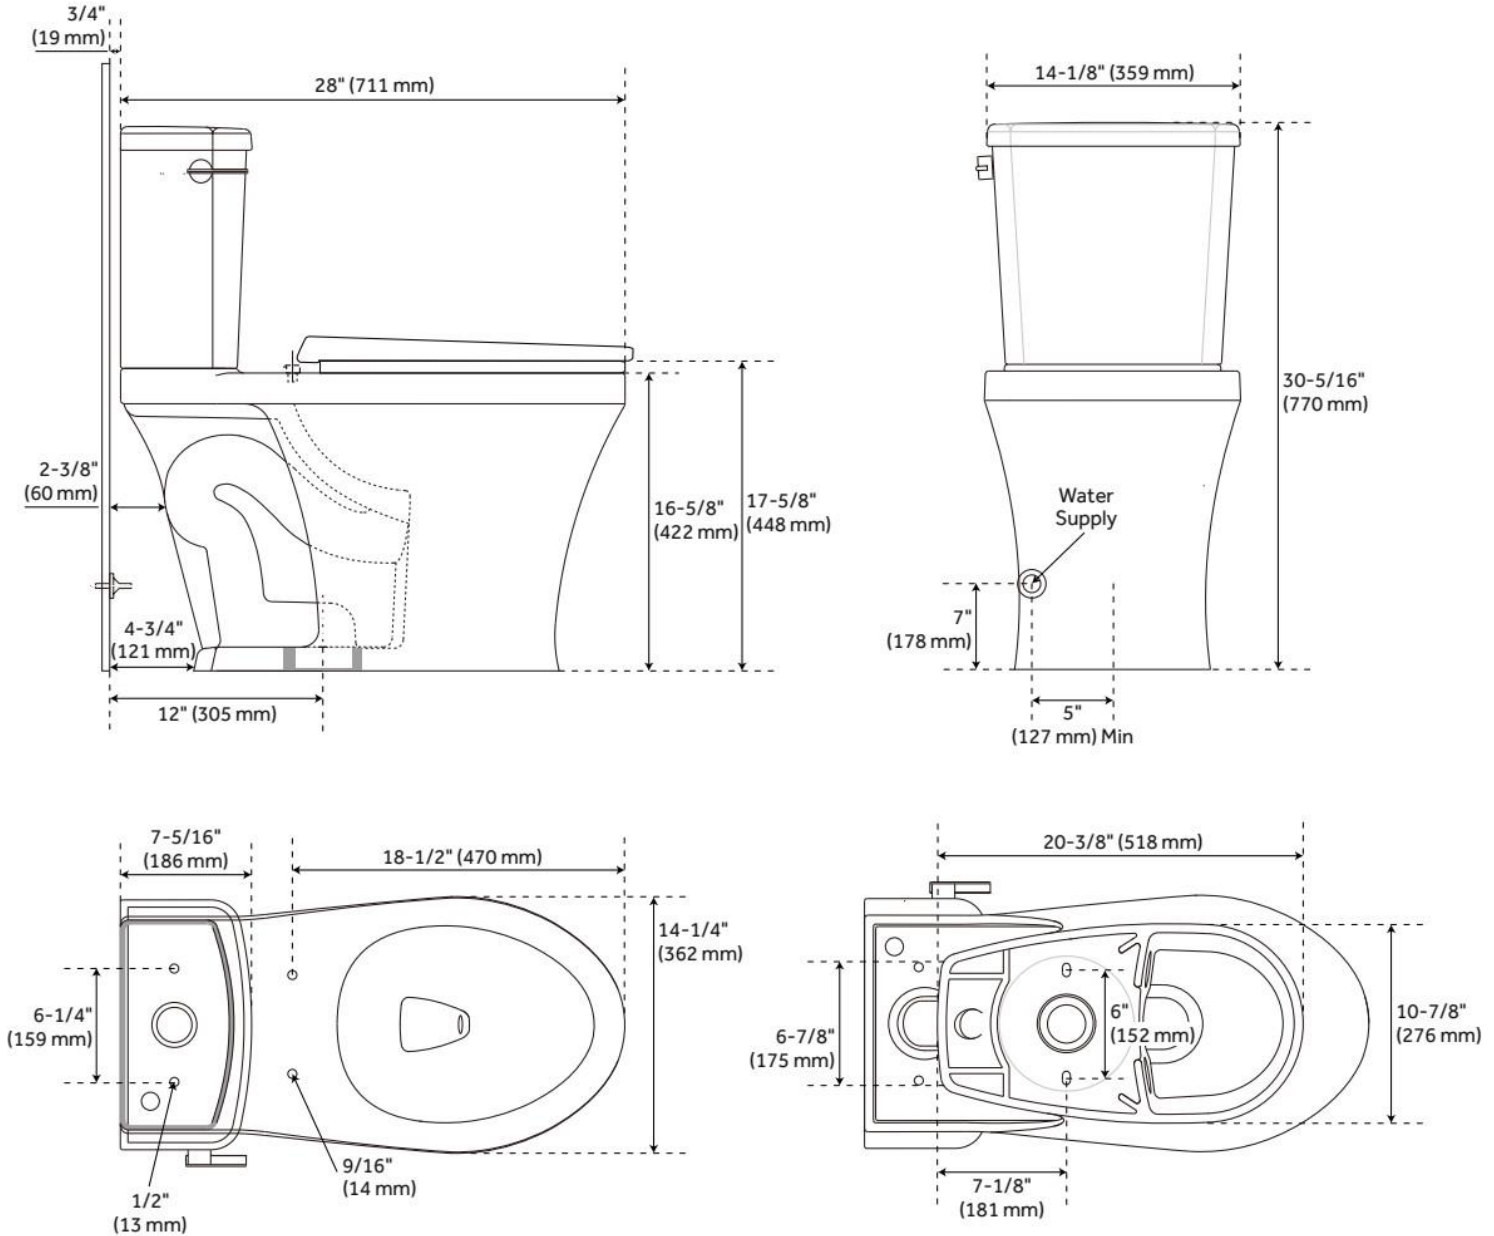

MILLSPRING LOW-FLOW TWO-PIECE ELONGATED TOILET - WHITE

SKU: 953840

Code: SHMS111001, SHMS111002, SH430, SHBDS201

REVISED 1/29/2025