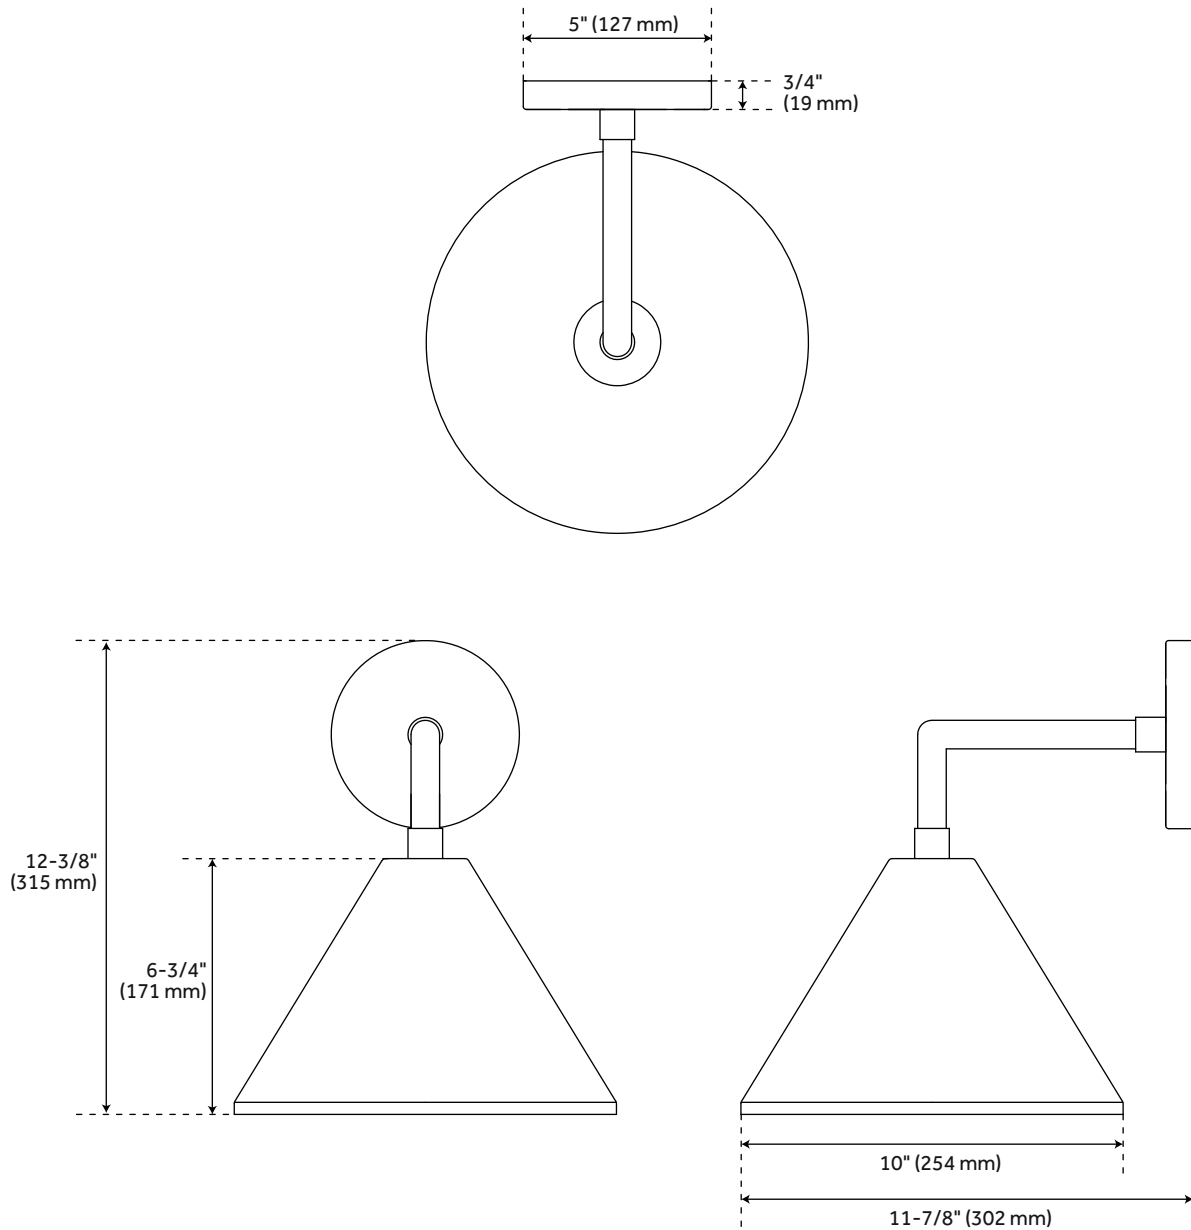

PENTLEY OUTDOOR ENTRANCE WALL SCONCE

SKU: 953843

Code: SHEL7000, SHEL7001

FEATURES

Installation Type: Wall Mount
Design: Contemporary
Material: Aluminum
Mounting Hardware Included: Yes
Number of Bulbs: 1
Location Type: Suitable for Wet Locations
Bulbs Included: No
Bulb Type: Incandescent
Wattage per Bulb: 100W
Reversible Mounting: No

REVISED 4/19/2023

PENTLEY OUTDOOR ENTRANCE WALL SCONCE

SKU: 953843

Code: SHEL7000, SHEL7001

ADDITIONAL FEATURES

- Hardwired.
- Light Bulb Base Type: Medium-E26.
- 12" Overall Measurements: 12-3/8" H x 10" W x 11-7/8" E. Backplate: 5" Diameter x 3/4" D.
- 15" Overall Measurements: 14-7/8" H x 12" W x 14-1/4" E. Backplate: 6" Diameter x 1" D.
- Dark Sky Approved; Use 3000k or warmer lamps to meet International Dark-Sky Association friendly criteria.

REVISED 4/19/2023

12" PENTLEY OUTDOOR ENTRANCE WALL SCONCE - SINGLE LIGHT

SKU: 953843
Code: SHEL7000

All dimensions and specifications are nominal and may vary. Use actual products for accuracy in critical situations.

15" PENTLEY OUTDOOR ENTRANCE WALL SCONCE - SINGLE LIGHT

SKU: 953843
Code: SHEL7001

All dimensions and specifications are nominal and may vary. Use actual products for accuracy in critical situations.