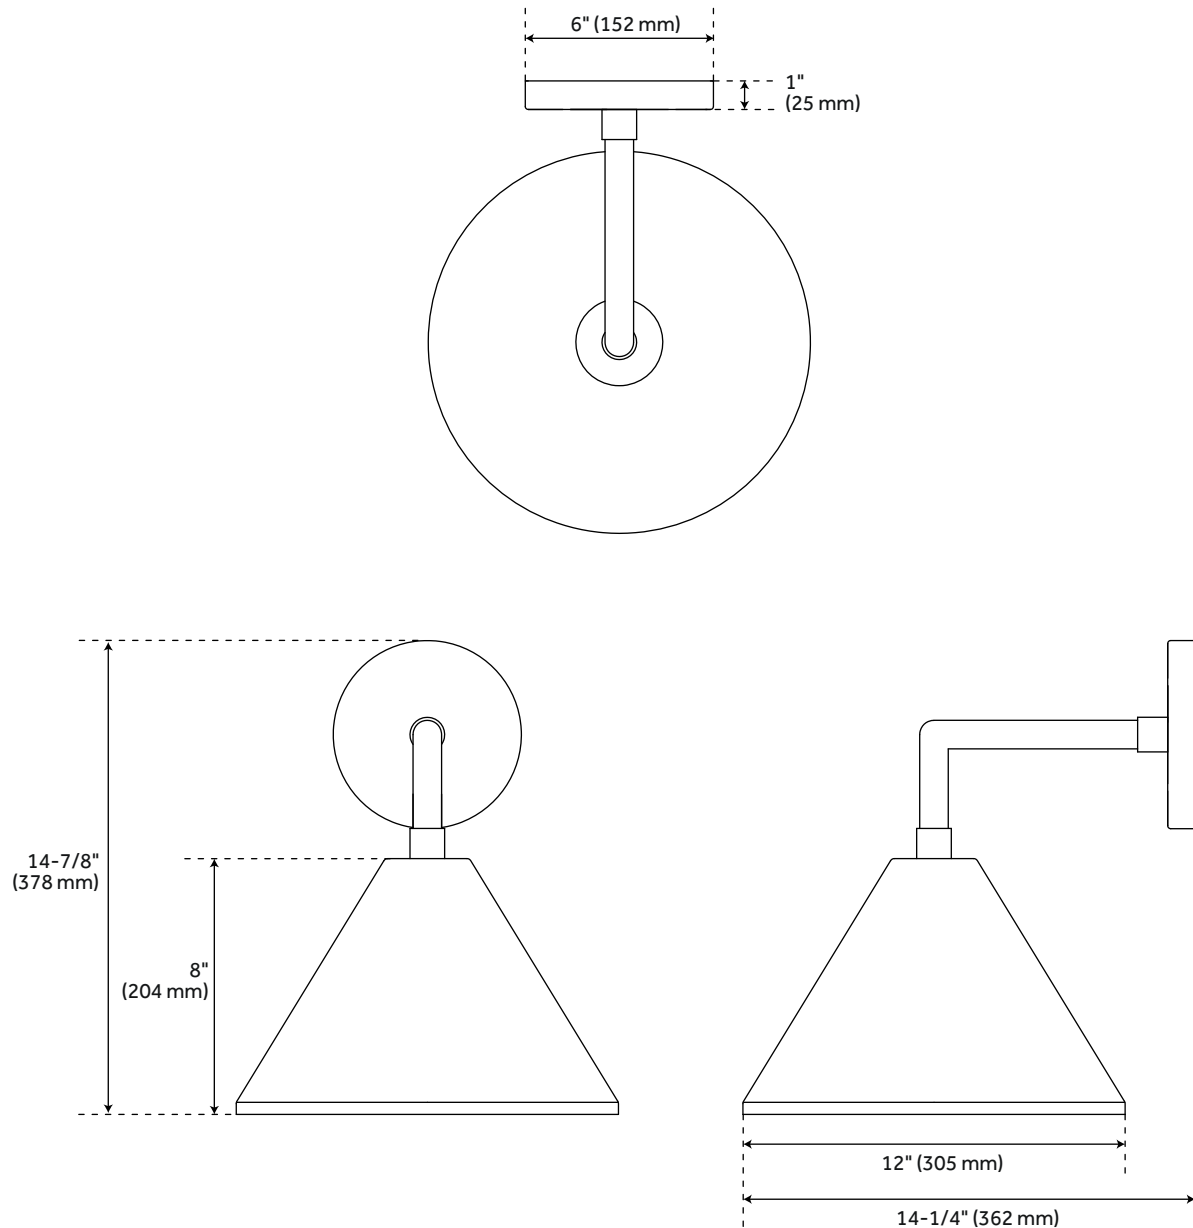

PENTLEY OUTDOOR ENTRANCE WALL SCONCE

SKU: 953843

Code: SHEL7000, SHEL7001

FEATURES

Installation Type: Wall Mount
Design: Contemporary
Material: Aluminum
Mounting Hardware Included: Yes
Number of Bulbs: 1
Location Type: Suitable for Wet Locations
Bulbs Included: No
Bulb Type: Incandescent
Wattage per Bulb: 100W
Reversible Mounting: No

REVISED 4/19/2023

PENTLEY OUTDOOR ENTRANCE WALL SCONCE

SKU: 953843

Code: SHEL7000, SHEL7001

ADDITIONAL FEATURES

- Hardwired.
- Light Bulb Base Type: Medium-E26.
- 12" Overall Measurements: 12-3/8" H x 10" W x 11-7/8" E. Backplate: 5" Diameter x 3/4" D.
- 15" Overall Measurements: 14-7/8" H x 12" W x 14-1/4" E. Backplate: 6" Diameter x 1" D.
- Dark Sky Approved; Use 3000k or warmer lamps to meet International Dark-Sky Association friendly criteria.

REVISED 4/19/2023

12" PENTLEY OUTDOOR ENTRANCE WALL SCONCE - SINGLE LIGHT

SKU: 953843
Code: SHEL7000

All dimensions and specifications are nominal and may vary. Use actual products for accuracy in critical situations.

15" PENTLEY OUTDOOR ENTRANCE WALL SCONCE - SINGLE LIGHT

SKU: 953843
Code: SHEL7001

All dimensions and specifications are nominal and may vary. Use actual products for accuracy in critical situations.