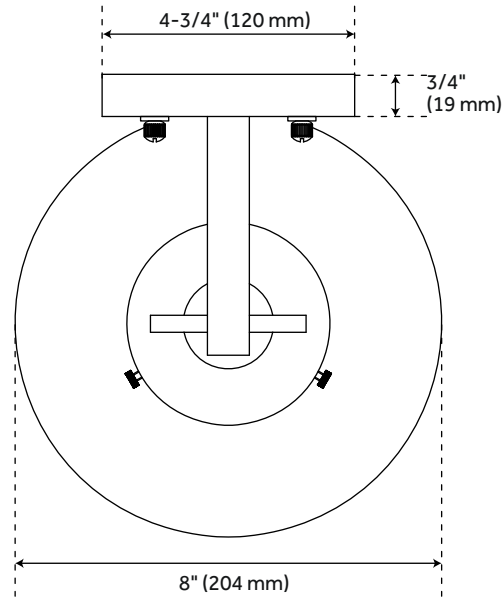

13" WENSTON OUTDOOR ENTRANCE WALL SCONCE - SINGLE LIGHT

SKU: 953847
Code: SHEL7200

All dimensions and specifications are nominal and may vary. Use actual products for accuracy in critical situations.