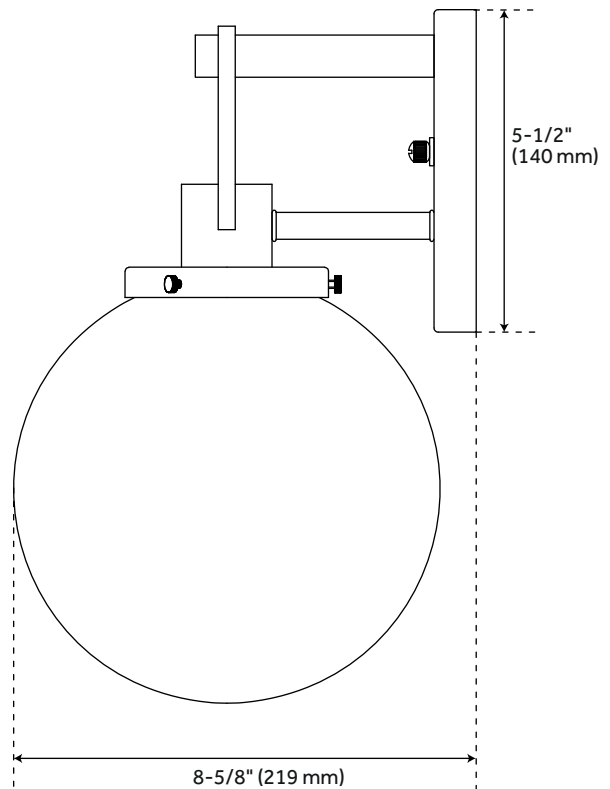

WENSTON OUTDOOR ENTRANCE WALL SCONCE

SKU: 953847

Code: SHEL7200, SHEL7201, SHEL7202

FEATURES

- Installation Type: Wall Mount
- Design: Transitional
- Product Finish: Black
- Material: Aluminum, Glass Width: 8"
- Mounting Hardware Included: Yes
- Shade Material: Clear
- Number of Bulbs: 1
- Location Type: Suitable for Wet Locations
- Bulbs Included: No
- Bulb Type: Incandescent
- Wattage per Bulb: 60W
- Canopy/Backplate Depth: 3/4"
- Canopy/Backplate Width: 4-3/4"
- Extension: 8-5/8"
- Reversible Mounting: No

REVISED 4/17/2023

WENSTON OUTDOOR ENTRANCE WALL SCONCE

SKU: 953847

Code: SHEL7200, SHEL7201, SHEL7202

ADDITIONAL FEATURES

- Hardwired.
- Light Bulb Base Type: Medium-E26.
- 13" Overall Measurements: 13" H x 8" W x 8-5/8" D. Backplate: 4-3/4" W x 5-1/2" H x 3/4" D.
- 15" Overall Measurements: 15" H x 8" W x 8-5/8" D. Backplate: 4-3/4" W x 7-1/2" H x 3/4" D.
- 18" Overall Measurements: 18" H x 8" W x 8-5/8" D. Backplate: 4-3/4" W x 10-1/2" H x 3/4" D.

REVISED 4/17/2023

13" WENSTON OUTDOOR ENTRANCE WALL SCONCE - SINGLE LIGHT

SKU: 953847
Code: SHEL7200

All dimensions and specifications are nominal and may vary. Use actual products for accuracy in critical situations.

15" WENSTON OUTDOOR ENTRANCE WALL SCONCE - SINGLE LIGHT

SKU: 953847
Code: SHEL7201

All dimensions and specifications are nominal and may vary. Use actual products for accuracy in critical situations.

18" WENSTON OUTDOOR ENTRANCE WALL SCONCE - SINGLE LIGHT