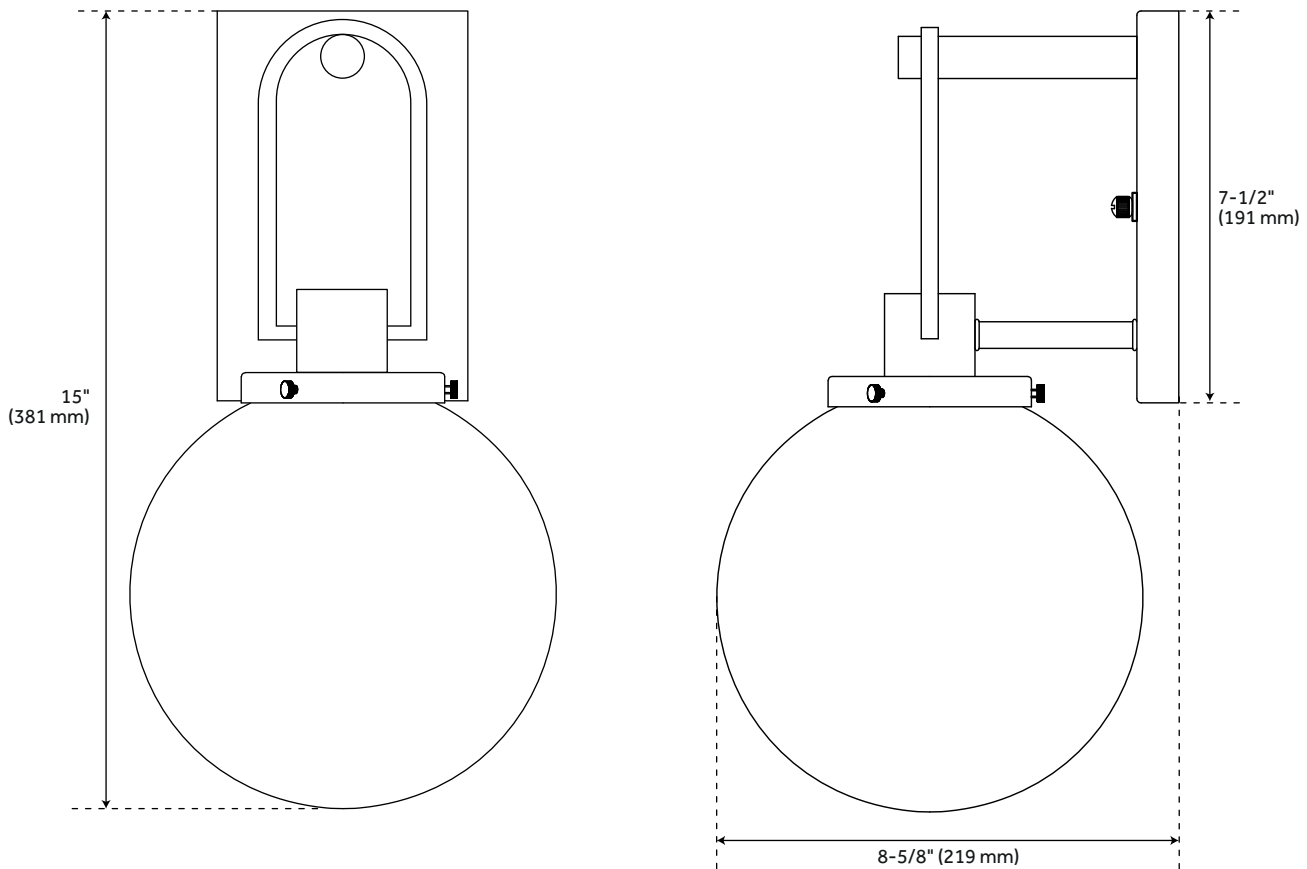

WENSTON OUTDOOR ENTRANCE WALL SCONCE

SKU: 953847

Code: SHEL7200, SHEL7201, SHEL7202

FEATURES

- Installation Type: Wall Mount
- Design: Transitional
- Product Finish: Black
- Material: Aluminum, Glass Width: 8"
- Mounting Hardware Included: Yes
- Shade Material: Clear
- Number of Bulbs: 1
- Location Type: Suitable for Wet Locations
- Bulbs Included: No
- Bulb Type: Incandescent
- Wattage per Bulb: 60W
- Canopy/Backplate Depth: 3/4"
- Canopy/Backplate Width: 4-3/4"
- Extension: 8-5/8"
- Reversible Mounting: No

REVISED 4/17/2023

WENSTON OUTDOOR ENTRANCE WALL SCONCE

SKU: 953847

Code: SHEL7200, SHEL7201, SHEL7202

ADDITIONAL FEATURES

- Hardwired.
- Light Bulb Base Type: Medium-E26.
- 13" Overall Measurements: 13" H x 8" W x 8-5/8" D. Backplate: 4-3/4" W x 5-1/2" H x 3/4" D.
- 15" Overall Measurements: 15" H x 8" W x 8-5/8" D. Backplate: 4-3/4" W x 7-1/2" H x 3/4" D.
- 18" Overall Measurements: 18" H x 8" W x 8-5/8" D. Backplate: 4-3/4" W x 10-1/2" H x 3/4" D.

REVISED 4/17/2023

13" WENSTON OUTDOOR ENTRANCE WALL SCONCE - SINGLE LIGHT

SKU: 953847
Code: SHEL7200

All dimensions and specifications are nominal and may vary. Use actual products for accuracy in critical situations.

15" WENSTON OUTDOOR ENTRANCE WALL SCONCE - SINGLE LIGHT

SKU: 953847
Code: SHEL7201

All dimensions and specifications are nominal and may vary. Use actual products for accuracy in critical situations.

18" WENSTON OUTDOOR ENTRANCE WALL SCONCE - SINGLE LIGHT