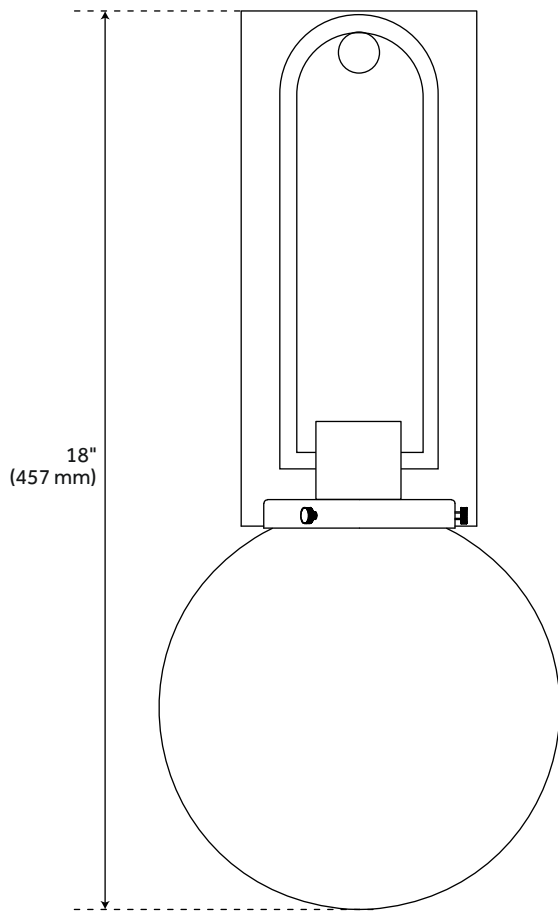

WENSTON OUTDOOR ENTRANCE WALL SCONCE

SKU: 953847

Code: SHEL7200, SHEL7201, SHEL7202

FEATURES

- Installation Type: Wall Mount
- Design: Transitional
- Product Finish: Black
- Material: Aluminum, Glass Width: 8"
- Mounting Hardware Included: Yes
- Shade Material: Clear
- Number of Bulbs: 1
- Location Type: Suitable for Wet Locations
- Bulbs Included: No
- Bulb Type: Incandescent
- Wattage per Bulb: 60W
- Canopy/Backplate Depth: 3/4"
- Canopy/Backplate Width: 4-3/4"
- Extension: 8-5/8"
- Reversible Mounting: No

REVISED 4/17/2023

WENSTON OUTDOOR ENTRANCE WALL SCONCE

SKU: 953847

Code: SHEL7200, SHEL7201, SHEL7202

ADDITIONAL FEATURES

- Hardwired.
- Light Bulb Base Type: Medium-E26.
- 13" Overall Measurements: 13" H x 8" W x 8-5/8" D. Backplate: 4-3/4" W x 5-1/2" H x 3/4" D.
- 15" Overall Measurements: 15" H x 8" W x 8-5/8" D. Backplate: 4-3/4" W x 7-1/2" H x 3/4" D.
- 18" Overall Measurements: 18" H x 8" W x 8-5/8" D. Backplate: 4-3/4" W x 10-1/2" H x 3/4" D.

15" WENSTON OUTDOOR ENTRANCE WALL SCONCE - SINGLE LIGHT

SKU: 953847
Code: SHEL7201

All dimensions and specifications are nominal and may vary. Use actual products for accuracy in critical situations.

18" WENSTON OUTDOOR ENTRANCE WALL SCONCE - SINGLE LIGHT

SKU: 953847
Code: SHEL7202

All dimensions and specifications are nominal and may vary. Use actual products for accuracy in critical situations.