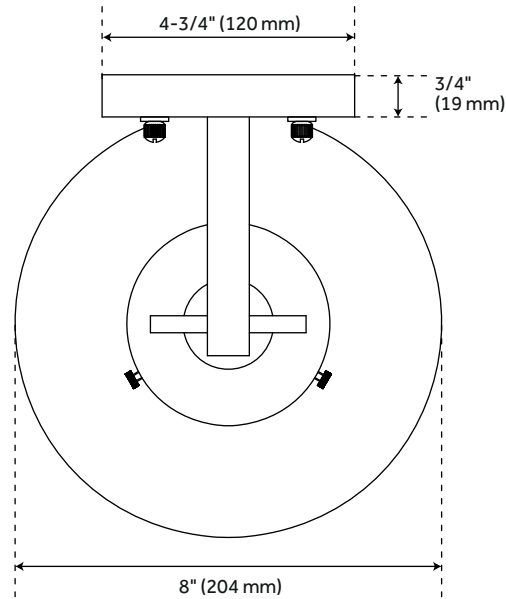

WENSTON OUTDOOR ENTRANCE WALL SCONCE

SKU: 953847

Code: SHEL7200, SHEL7201, SHEL7202

FEATURES

- Installation Type: Wall Mount
- Design: Transitional
- Product Finish: Black
- Material: Aluminum, Glass Width: 8"
- Mounting Hardware Included: Yes
- Shade Material: Clear
- Number of Bulbs: 1
- Location Type: Suitable for Wet Locations
- Bulbs Included: No
- Bulb Type: Incandescent
- Wattage per Bulb: 60W
- Canopy/Backplate Depth: 3/4"
- Canopy/Backplate Width: 4-3/4"
- Extension: 8-5/8"
- Reversible Mounting: No

REVISED 4/17/2023

WENSTON OUTDOOR ENTRANCE WALL SCONCE

SKU: 953847

Code: SHEL7200, SHEL7201, SHEL7202

ADDITIONAL FEATURES

- Hardwired.
- Light Bulb Base Type: Medium-E26.
- 13" Overall Measurements: 13" H x 8" W x 8-5/8" D. Backplate: 4-3/4" W x 5-1/2" H x 3/4" D.
- 15" Overall Measurements: 15" H x 8" W x 8-5/8" D. Backplate: 4-3/4" W x 7-1/2" H x 3/4" D.
- 18" Overall Measurements: 18" H x 8" W x 8-5/8" D. Backplate: 4-3/4" W x 10-1/2" H x 3/4" D.

REVISED 4/17/2023

13" WENSTON OUTDOOR ENTRANCE WALL SCONCE - SINGLE LIGHT

SKU: 953847
Code: SHEL7200

All dimensions and specifications are nominal and may vary. Use actual products for accuracy in critical situations.

15" WENSTON OUTDOOR ENTRANCE WALL SCONCE - SINGLE LIGHT

SKU: 953847
Code: SHEL7201

All dimensions and specifications are nominal and may vary. Use actual products for accuracy in critical situations.

18" WENSTON OUTDOOR ENTRANCE WALL SCONCE - SINGLE LIGHT