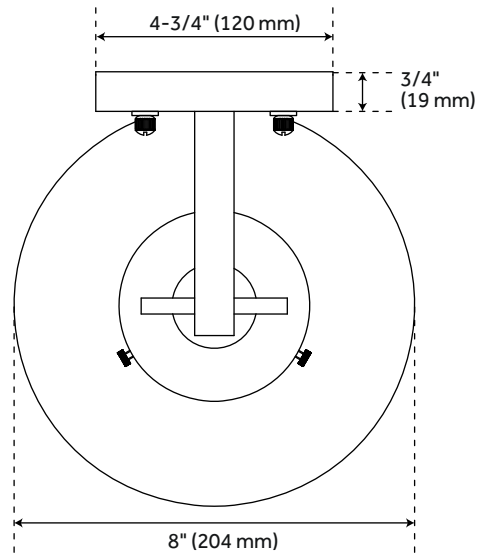

WENSTON OUTDOOR ENTRANCE WALL SCONCE

SKU: 953847

Code: SHEL7200, SHEL7201, SHEL7202

FEATURES

- Installation Type: Wall Mount
- Design: Transitional
- Product Finish: Black
- Material: Aluminum, Glass Width: 8"
- Mounting Hardware Included: Yes
- Shade Material: Clear
- Number of Bulbs: 1
- Location Type: Suitable for Wet Locations
- Bulbs Included: No
- Bulb Type: Incandescent
- Wattage per Bulb: 60W
- Canopy/Backplate Depth: 3/4"
- Canopy/Backplate Width: 4-3/4"
- Extension: 8-5/8"
- Reversible Mounting: No

REVISED 4/17/2023

WENSTON OUTDOOR ENTRANCE WALL SCONCE

SKU: 953847

Code: SHEL7200, SHEL7201, SHEL7202

ADDITIONAL FEATURES

- Hardwired.
- Light Bulb Base Type: Medium-E26.
- 13" Overall Measurements: 13" H x 8" W x 8-5/8" D. Backplate: 4-3/4" W x 5-1/2" H x 3/4" D.
- 15" Overall Measurements: 15" H x 8" W x 8-5/8" D. Backplate: 4-3/4" W x 7-1/2" H x 3/4" D.
- 18" Overall Measurements: 18" H x 8" W x 8-5/8" D. Backplate: 4-3/4" W x 10-1/2" H x 3/4" D.

15" WENSTON OUTDOOR ENTRANCE WALL SCONCE - SINGLE LIGHT

SKU: 953847
Code: SHEL7201

All dimensions and specifications are nominal and may vary. Use actual products for accuracy in critical situations.

18" WENSTON OUTDOOR ENTRANCE WALL SCONCE - SINGLE LIGHT

SKU: 953847
Code: SHEL7202

All dimensions and specifications are nominal and may vary. Use actual products for accuracy in critical situations.