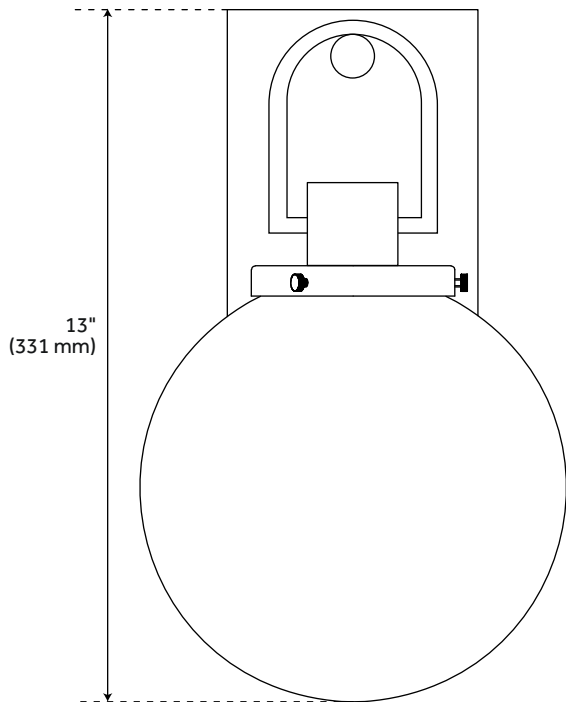

WENSTON OUTDOOR ENTRANCE WALL SCONCE

SKU: 953847

Code: SHEL7200, SHEL7201, SHEL7202

FEATURES

- Installation Type: Wall Mount
- Design: Transitional
- Product Finish: Black
- Material: Aluminum, Glass Width: 8"
- Mounting Hardware Included: Yes
- Shade Material: Clear
- Number of Bulbs: 1
- Location Type: Suitable for Wet Locations
- Bulbs Included: No
- Bulb Type: Incandescent
- Wattage per Bulb: 60W
- Canopy/Backplate Depth: 3/4"
- Canopy/Backplate Width: 4-3/4"
- Extension: 8-5/8"
- Reversible Mounting: No

REVISED 4/17/2023

WENSTON OUTDOOR ENTRANCE WALL SCONCE

SKU: 953847

Code: SHEL7200, SHEL7201, SHEL7202

ADDITIONAL FEATURES

- Hardwired.
- Light Bulb Base Type: Medium-E26.
- 13" Overall Measurements: 13" H x 8" W x 8-5/8" D. Backplate: 4-3/4" W x 5-1/2" H x 3/4" D.
- 15" Overall Measurements: 15" H x 8" W x 8-5/8" D. Backplate: 4-3/4" W x 7-1/2" H x 3/4" D.
- 18" Overall Measurements: 18" H x 8" W x 8-5/8" D. Backplate: 4-3/4" W x 10-1/2" H x 3/4" D.

REVISED 4/17/2023

13" WENSTON OUTDOOR ENTRANCE WALL SCONCE - SINGLE LIGHT

SKU: 953847
Code: SHEL7200

All dimensions and specifications are nominal and may vary. Use actual products for accuracy in critical situations.

15" WENSTON OUTDOOR ENTRANCE WALL SCONCE - SINGLE LIGHT

SKU: 953847
Code: SHEL7201

All dimensions and specifications are nominal and may vary. Use actual products for accuracy in critical situations.

18" WENSTON OUTDOOR ENTRANCE WALL SCONCE - SINGLE LIGHT