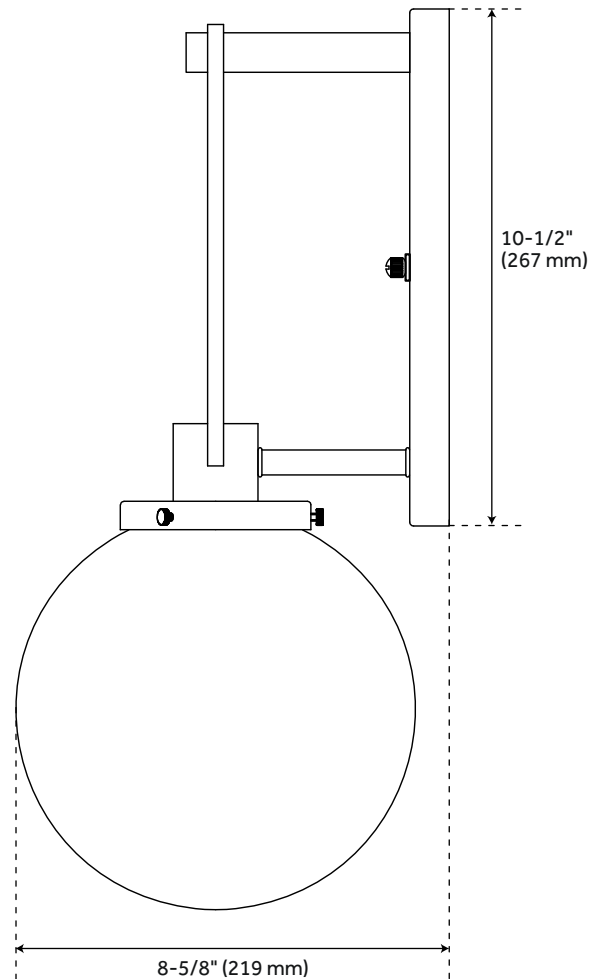

WENSTON OUTDOOR ENTRANCE WALL SCONCE

SKU: 953847

Code: SHEL7200, SHEL7201, SHEL7202

FEATURES

- Installation Type: Wall Mount
- Design: Transitional
- Product Finish: Black
- Material: Aluminum, Glass Width: 8"
- Mounting Hardware Included: Yes
- Shade Material: Clear
- Number of Bulbs: 1
- Location Type: Suitable for Wet Locations
- Bulbs Included: No
- Bulb Type: Incandescent
- Wattage per Bulb: 60W
- Canopy/Backplate Depth: 3/4"
- Canopy/Backplate Width: 4-3/4"
- Extension: 8-5/8"
- Reversible Mounting: No

REVISED 4/17/2023

WENSTON OUTDOOR ENTRANCE WALL SCONCE

SKU: 953847

Code: SHEL7200, SHEL7201, SHEL7202

ADDITIONAL FEATURES

- Hardwired.
- Light Bulb Base Type: Medium-E26.
- 13" Overall Measurements: 13" H x 8" W x 8-5/8" D. Backplate: 4-3/4" W x 5-1/2" H x 3/4" D.
- 15" Overall Measurements: 15" H x 8" W x 8-5/8" D. Backplate: 4-3/4" W x 7-1/2" H x 3/4" D.
- 18" Overall Measurements: 18" H x 8" W x 8-5/8" D. Backplate: 4-3/4" W x 10-1/2" H x 3/4" D.

15" WENSTON OUTDOOR ENTRANCE WALL SCONCE - SINGLE LIGHT

SKU: 953847
Code: SHEL7201

All dimensions and specifications are nominal and may vary. Use actual products for accuracy in critical situations.

18" WENSTON OUTDOOR ENTRANCE WALL SCONCE - SINGLE LIGHT

SKU: 953847
Code: SHEL7202

All dimensions and specifications are nominal and may vary. Use actual products for accuracy in critical situations.