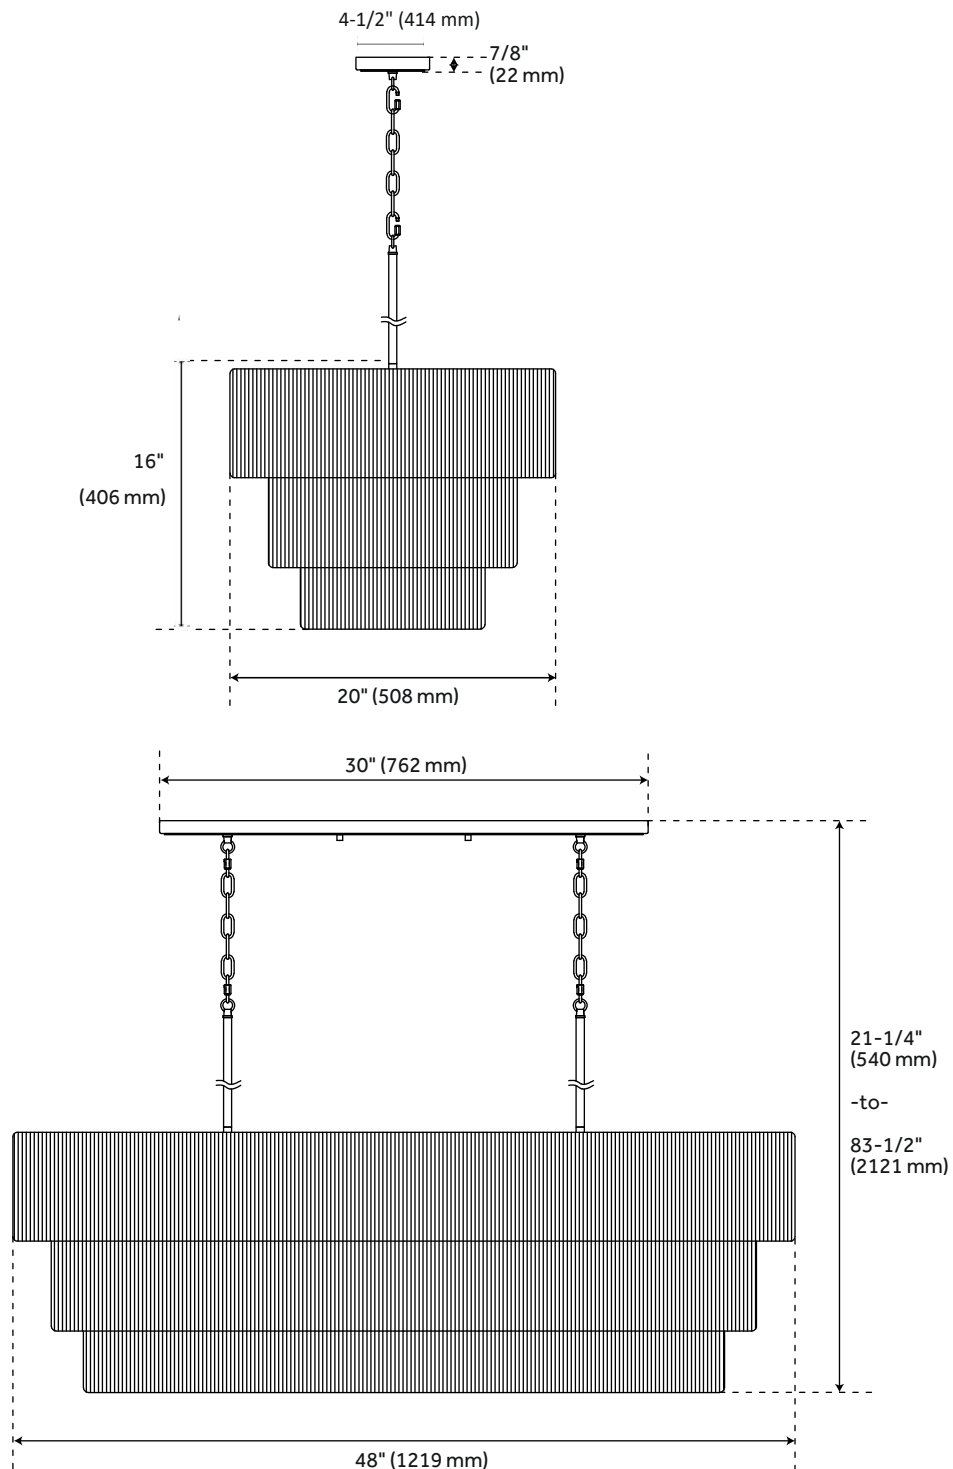

CAVIANA 5-LIGHT LINEAR PENDANT

SKU: 953853

Code: SHPL3555

CODES/STANDARDS

UL 1598 / CSA C22.2 No 250.0

FEATURES

Installation Type: Ceiling Mount

Design: Organic

Material: Steel, Rope

Mounting Hardware Included: Yes

Shade Finish: Natural

Number of Bulbs: 5

Location Type: Suitable for Dry Locations

Bulbs Included: No

Bulb Type: Medium E26

Wattage per Bulb: 75

Downrod/Chain Length: (2) 6" and (8) 12"

Wire Length: 180

Sloped Ceiling Compatible: Yes

REVISED 6/23/2023

CAVIANA 5-LIGHT PENDANT

SKU: 953853

Code: SHPL3555

ADDITIONAL FEATURES

- Hardwired.
- Fixture Dimensions: 48"L x 20"W x 16"H.
- Canopy Dimensions: 30"L x 4-1/2"W x 7/8"H.
- Shade is made of Abaca natural string.

REVISED 6/23/2023

CAVIANA 5-LIGHT PENDANT

SKU: 953853
Code: SHPL3555