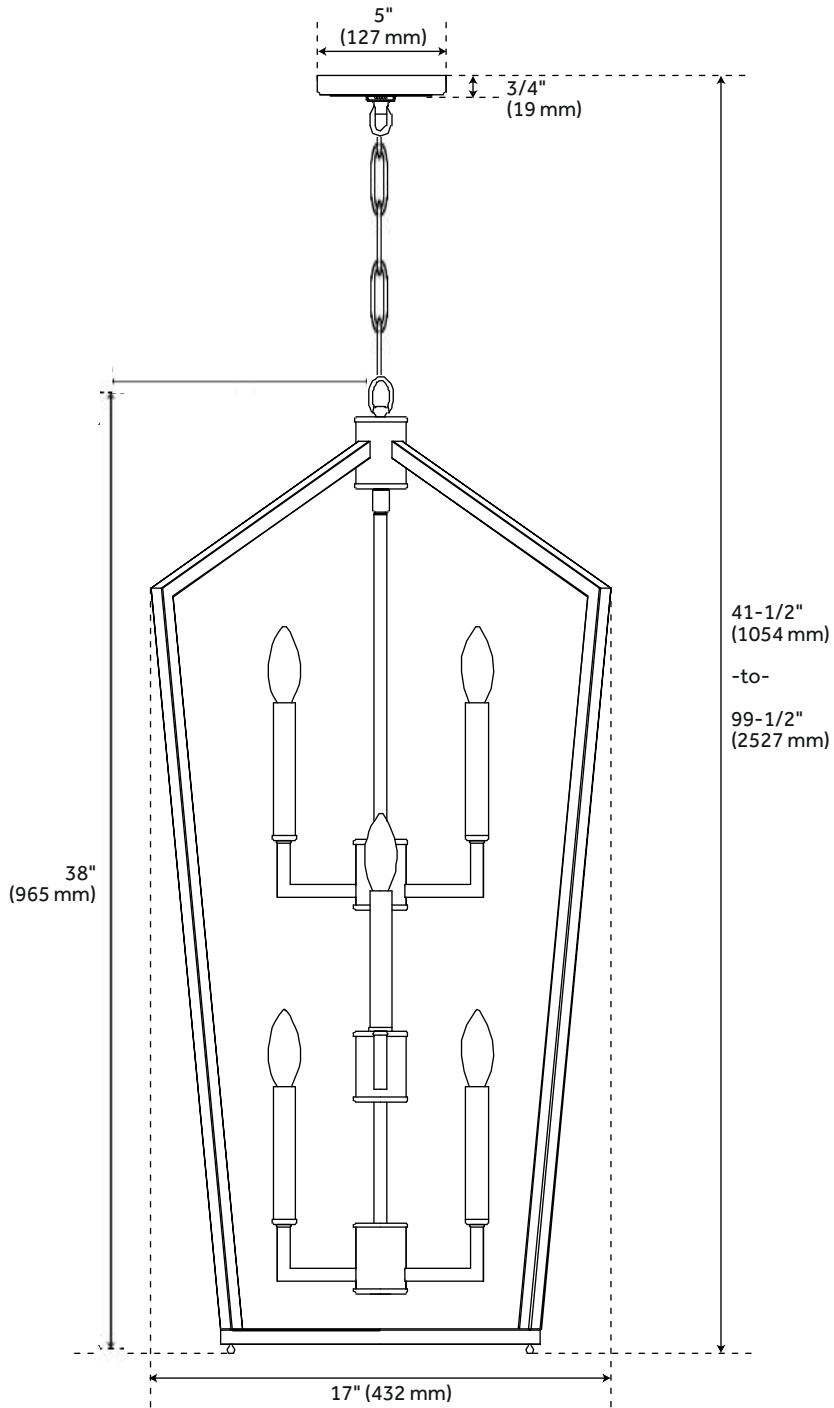

## FEATURES

Installation Type: Ceiling Mount  
Design: Transitional  
Material: Steel  
Width: 17"  
Height: 38"  
Mounting Hardware Included: Yes  
Number of Bulbs: 6  
Location Type: Suitable for Dry Locations  
Bulbs Included: No  
Bulb Type: Candelabra E12  
Wattage per Bulb: 60  
Canopy/Backplate Depth: 3/4"  
Canopy/Backplate Width: 5"  
Wire Length: 180  
Sloped Ceiling Compatible: Yes

# COLWICK 6-LIGHT PENDANT

SKU: 953856

Code: SHPL3586

## ADDITIONAL FEATURES

- Hardwired.
- Chain Length: 60"

REVISED 7/12/2023

# COLWICK 6-LIGHT PENDANT

SKU: 953856  
Code: SHPL3586

All dimensions and specifications are nominal and may vary. Use actual products for accuracy in critical situations.