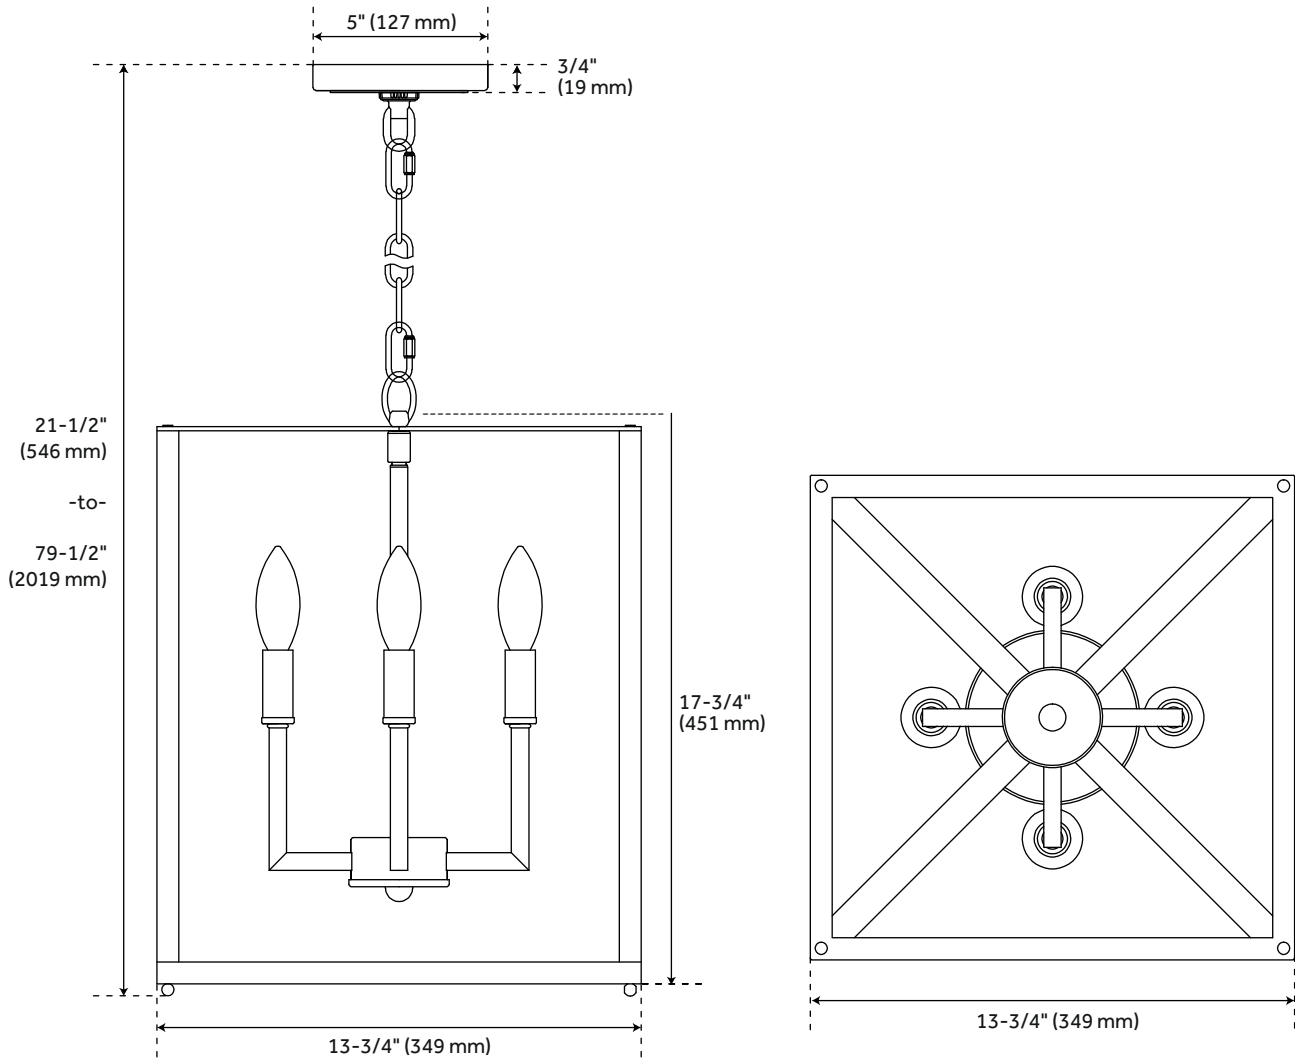

COLWICK 4-LIGHT PENDANT

SKU: 953858

Code: SHPL3584

CODES/STANDARDS

UL 1598 / CSA C22.2 No 250.0

FEATURES

Installation Type: Ceiling Mount

Design: Transitional

Material: Steel

Length: 13-3/4"

Width: 13-3/4"

Height: 17-3/4"

Mounting Hardware Included: Yes

Number of Bulbs: 4

Location Type: Suitable for Dry Locations

Bulbs Included: No

Bulb Type: Candelabra E12

Wattage per Bulb: 60

Canopy/Backplate Depth: 3/4"

Canopy/Backplate Width: 5"

Wire Length: 180

Sloped Ceiling Compatible: Yes

REVISED 6/19/2023

COLWICK 4-LIGHT PENDANT

SKU: 953858
Code: SHPL3584

ADDITIONAL FEATURES

- Hardwired.
- Chain Length: 60

REVISED 6/19/2023

COLWICK 4-LIGHT PENDANT

SKU: 953858
Code: SHPL3584

All dimensions and specifications are nominal and may vary. Use actual products for accuracy in critical situations.