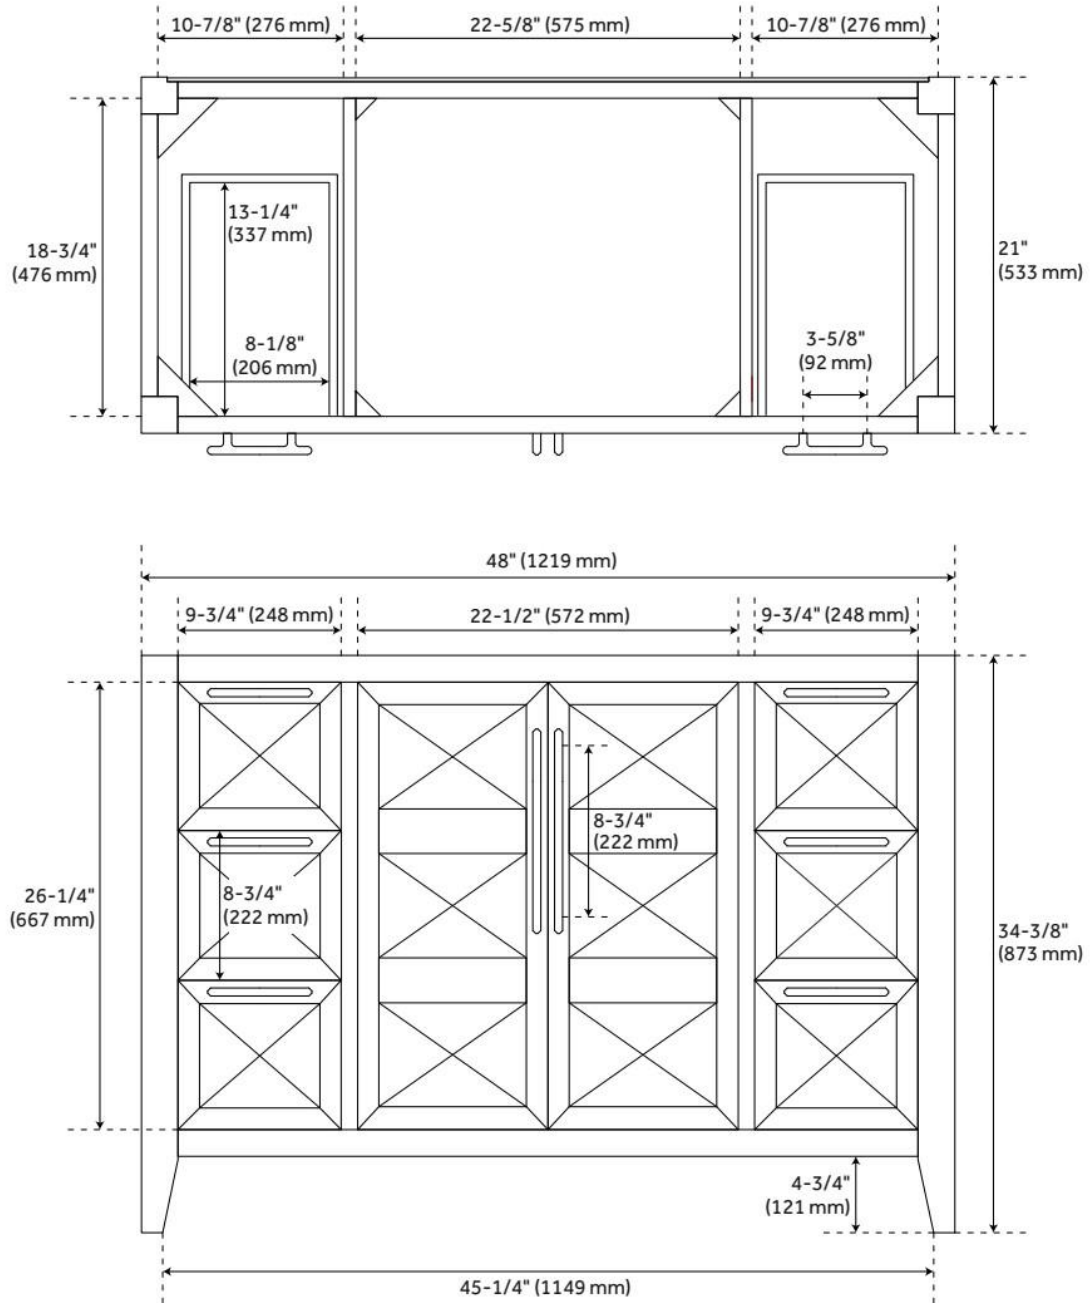

## ADDITIONAL FEATURES

- Pyramid-shaped door panels.
- Includes a matching backsplash and white porcelain sink.
- Polished Carrara Marble is sourced from Italy.
- Each stone top is carved from a single piece of stone and will feature natural variations.
- See Installation Instructions for directions to attach the vanity top and sink.
- All dimensions are ( $\pm 1/2"$ ).
- [Wood finish samples available.](#)

# 48" HOLMESDALE VANITY WITH RECTANGULAR UNDERMOUNT SINK - BLACK

SKU: 953859-48-RUMB

Code: SH484523, SH484524, SH484525, SH484526, SH484527, SH484528, SH484529, SH484530

REVISED 8/7/2024