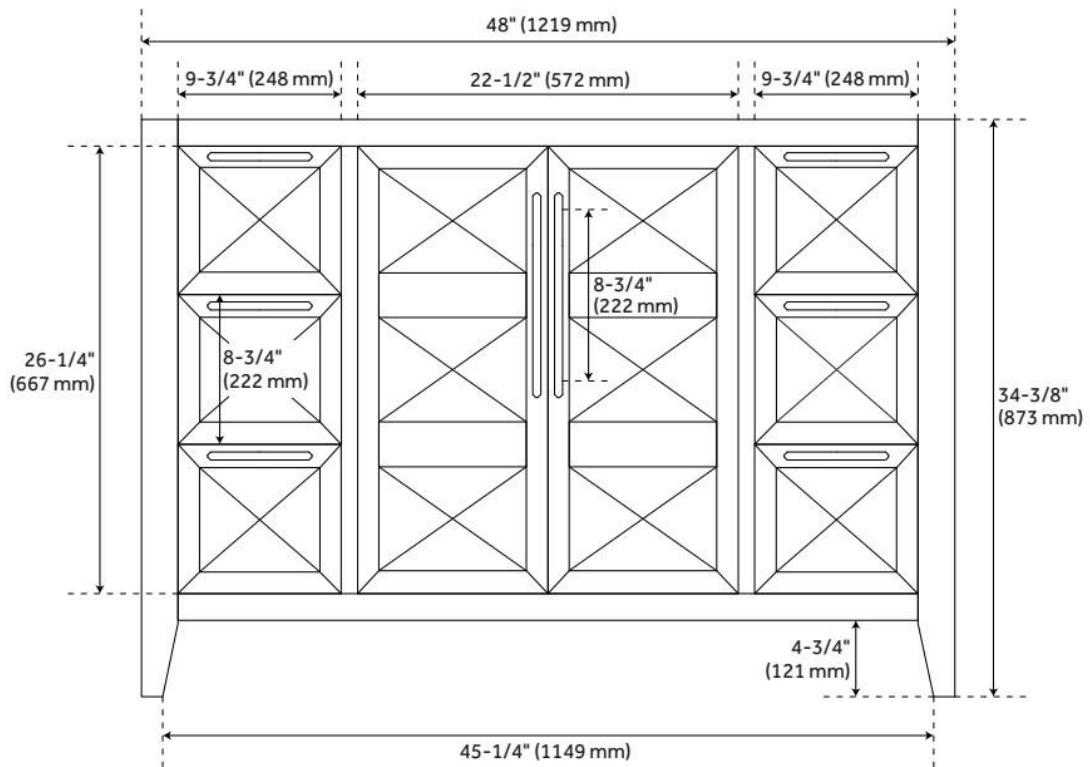

48" HOLMESDALE VANITY WITH RECTANGULAR UNDERMOUNT SINK - BLACK

SKU: 953859-48-RUMB

Code: SH484523, SH484524, SH484525, SH484526, SH484527, SH484528, SH484529, SH484530, SH559113

FEATURES

Material: Wood
Product Finish: Black
Number of Doors: 2
Number of Drawers: 6
Soft-Close Slides: Yes
Dovetail Drawers: Yes
Adjustable Shelves: Yes
Hardware Finish: Gunmetal
Built-In Adjusters: Yes

ASME A112.19.2/CSA B45.1, Massachusetts Accepted, LISTED ID: 506897

ADDITIONAL FEATURES

- Pyramid-shaped door panels.
- Includes a matching backsplash and white porcelain sink.
- Polished Carrara Marble is sourced from Italy.
- Each stone top is carved from a single piece of stone and will feature natural variations.
- See Installation Instructions for directions to attach the vanity top and sink.
- All dimensions are ($\pm 1/2"$).
- [Wood finish samples available.](#)

REVISED 11/27/2024

48" HOLMESDALE VANITY WITH RECTANGULAR UNDERMOUNT SINK - BLACK

SKU: 953859-48-RUMB

Code: SH484523, SH484524, SH484525, SH484526, SH484527, SH484528, SH484529, SH484530, SH559113

REVISED 11/27/2024