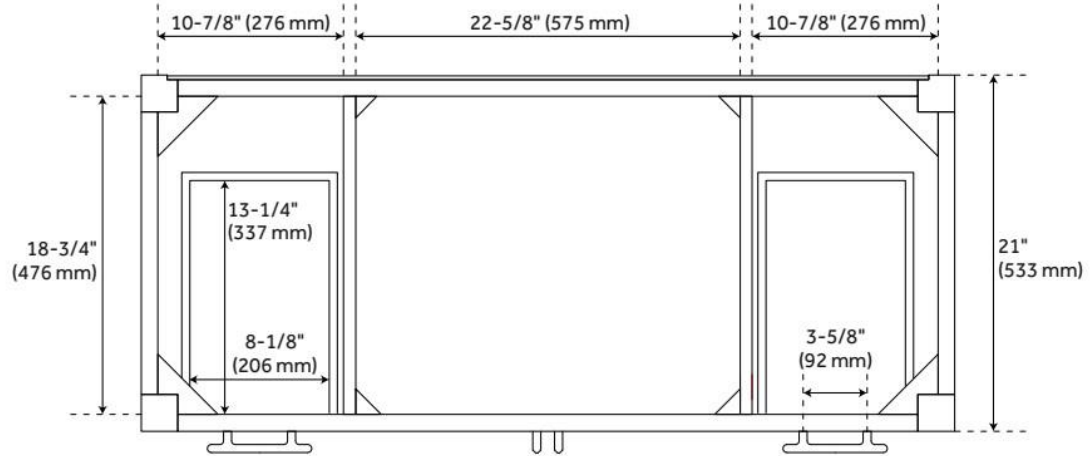

48" HOLMESDALE VANITY WITH RECTANGULAR UNDERMOUNT SINK - BLACK

SKU: 953859-48-RUMB

Code: SH484523, SH484524, SH484525, SH484526, SH484527, SH484528, SH484529, SH484530, SH559113

FEATURES

Material: Wood
Product Finish: Black
Number of Doors: 2
Number of Drawers: 6
Soft-Close Slides: Yes
Dovetail Drawers: Yes
Adjustable Shelves: Yes
Hardware Finish: Gunmetal
Built-In Adjusters: Yes

ASME A112.19.2/CSA B45.1, Massachusetts Accepted, LISTED ID: 506897

ADDITIONAL FEATURES

- Pyramid-shaped door panels.
- Includes a matching backsplash and white porcelain sink.
- Polished Carrara Marble is sourced from Italy.
- Each stone top is carved from a single piece of stone and will feature natural variations.
- See Installation Instructions for directions to attach the vanity top and sink.
- All dimensions are ($\pm 1/2"$).
- [Wood finish samples available.](#)

REVISED 11/27/2024

48" HOLMESDALE VANITY WITH RECTANGULAR UNDERMOUNT SINK - BLACK

SKU: 953859-48-RUMB

Code: SH484523, SH484524, SH484525, SH484526, SH484527, SH484528, SH484529, SH484530, SH559113

REVISED 11/27/2024