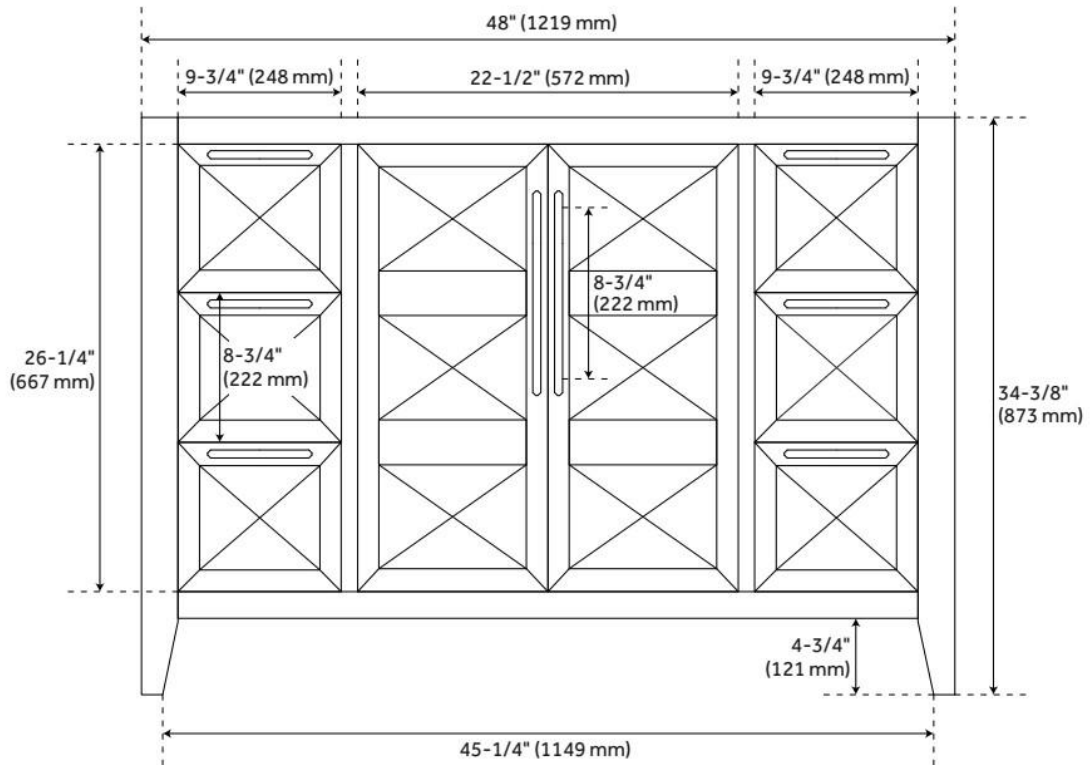

48" HOLMESDALE VANITY WITH UNDERMOUNT SINK - BLACK

SKU: 953859-48-UM

Code: SH484512, SH484520, SH484521, SH484522

REVISED 8/5/2024