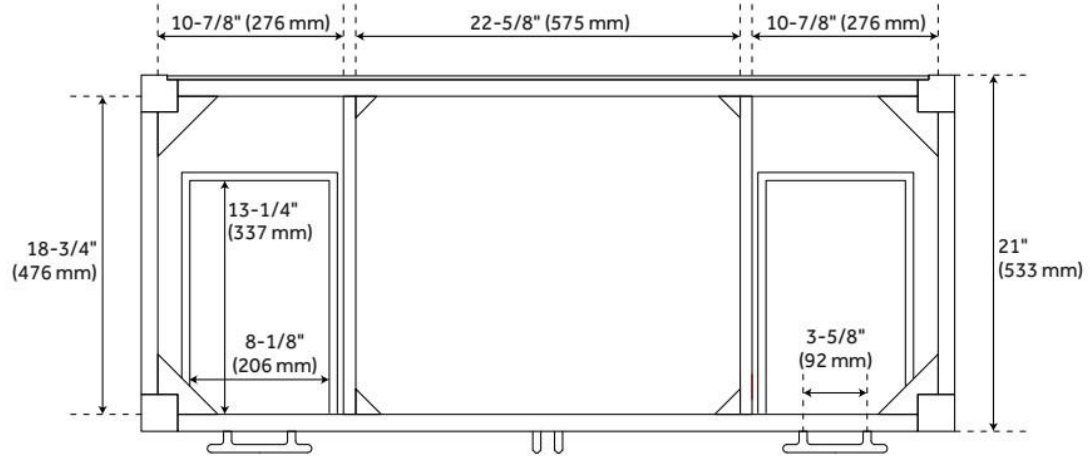

48" HOLMESDALE VANITY WITH UNDERMOUNT SINK - BLACK

SKU: 953859-48-UM

Code: SH484512, SH484520, SH484521, SH484522

REVISED 8/5/2024