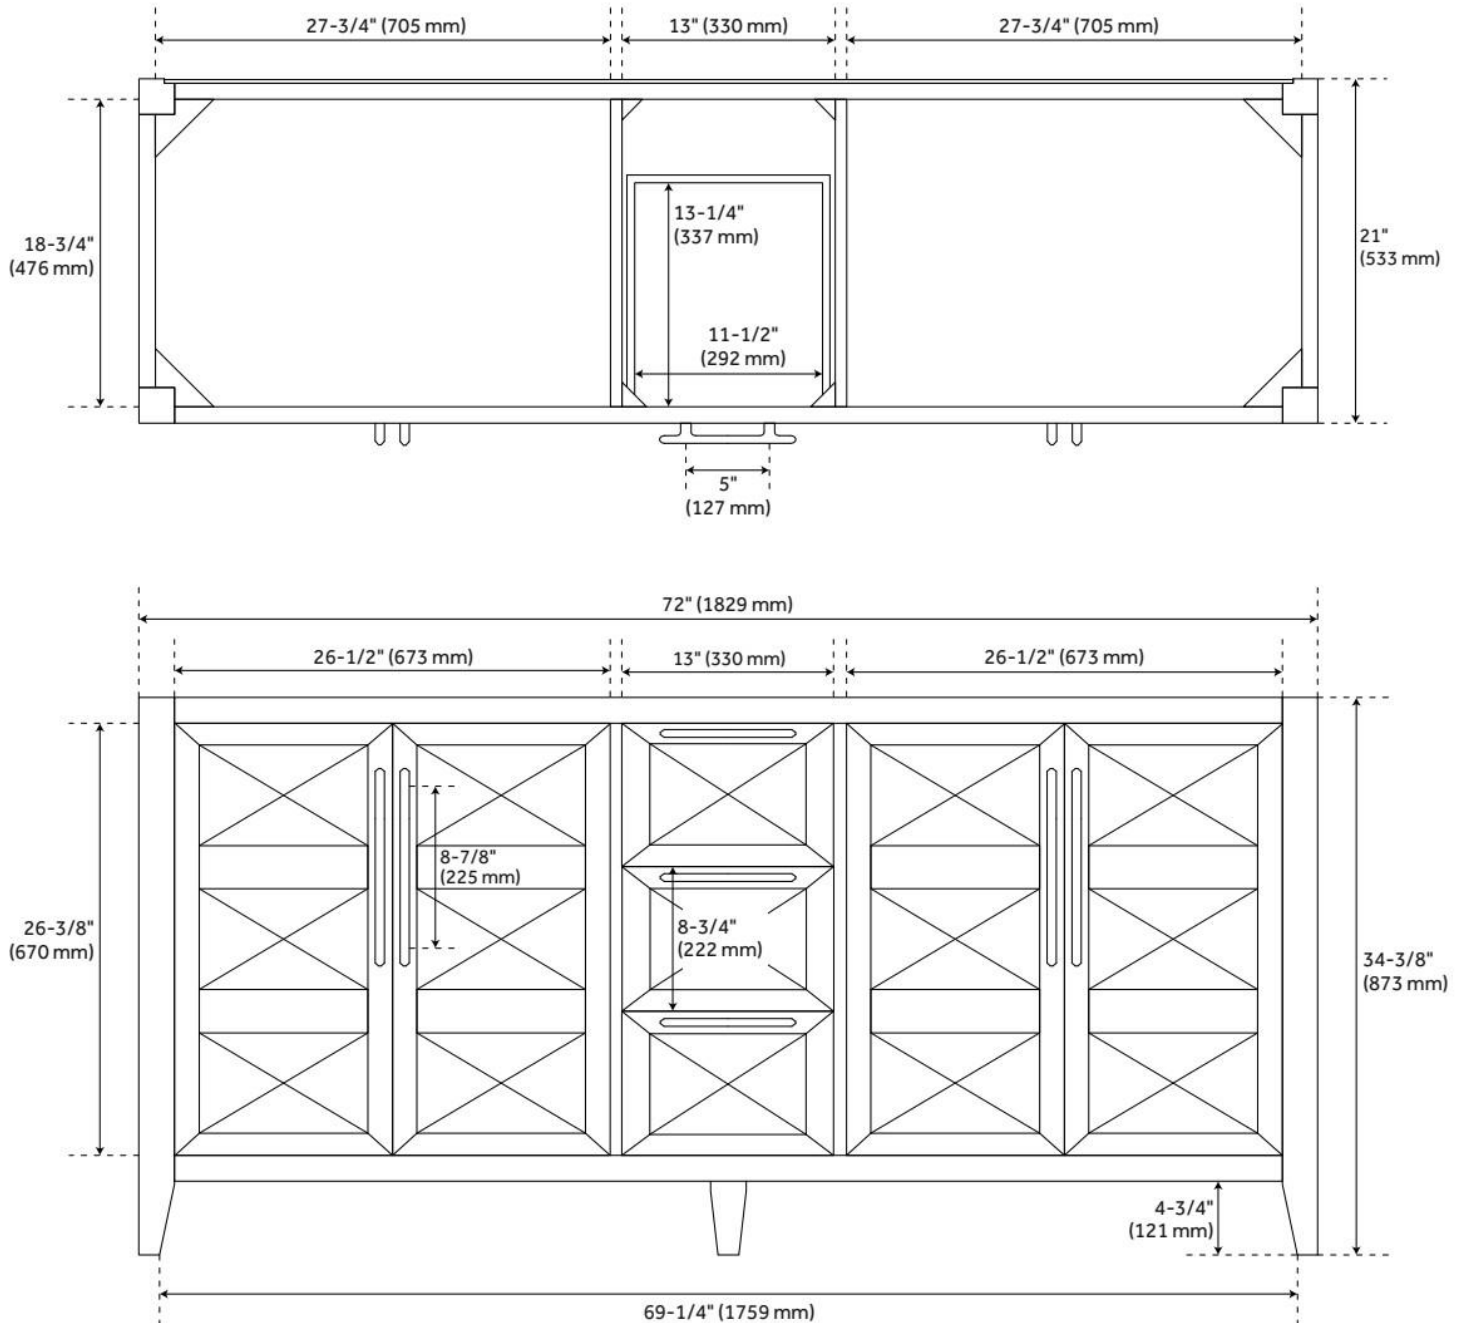

72" HOLMESDALE VANITY WITH RECTANGULAR UNDERMOUNT SINKS - BLACK

SKU: 953859-72-RUMB

Code: SH484535, SH484536, SH484537, SH484538, SH484539, SH484540, SH484541, SH484542, SH559146

FEATURES

Material: Wood
Product Finish: Black
Number of Doors: 4
Number of Drawers: 3
Soft-Close Hinges: Yes
Soft-Close Slides: Yes
Dovetail Drawers: Yes
Adjustable Shelves: Yes
Hardware Finish: Gunmetal
Built-In Adjusters: Yes

ASME A112.19.2/CSA B45.1, Massachusetts Accepted, LISTED ID: 506897

ADDITIONAL FEATURES

- Pyramid-shaped door panels.
- Includes a matching backsplash and white porcelain sinks.
- Polished Carrara Marble is sourced from Italy.
- Each stone top is carved from a single piece of stone and will feature natural variations.
- All dimensions are ($\pm 1/2"$).
- [Wood finish samples available.](#)

REVISED 11/27/2024

72" HOLMESDALE VANITY WITH RECTANGULAR UNDERMOUNT SINKS - BLACK

SKU: 953859-72-RUMB

Code: SH484535, SH484536, SH484537, SH484538, SH484539, SH484540, SH484541, SH484542, SH559146

REVISED 11/27/2024