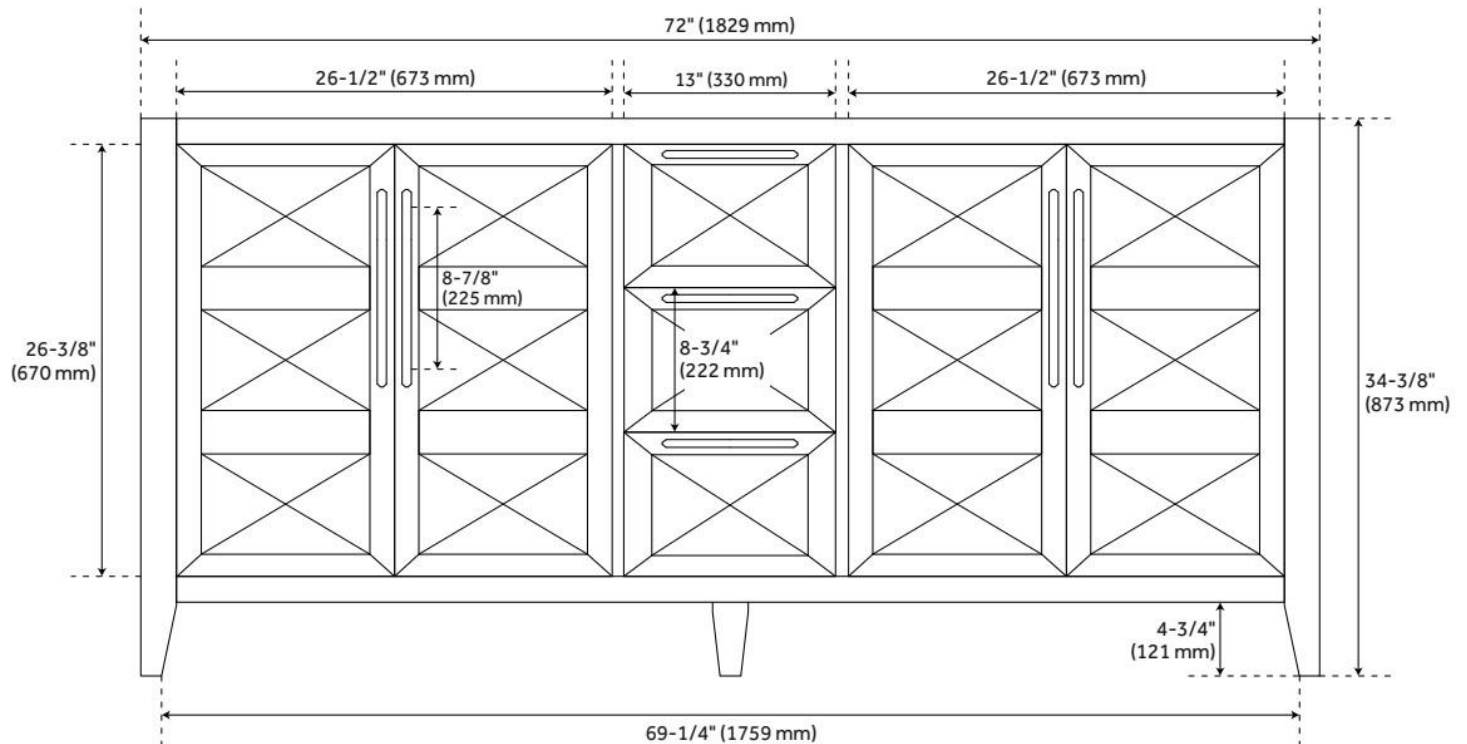

72" HOLMESDALE VANITY WITH UNDERMOUNT SINKS - BLACK

SKU: 953859-72-UM

Code: SH484531, SH484532, SH484533, SH484534

REVISED 8/12/2024