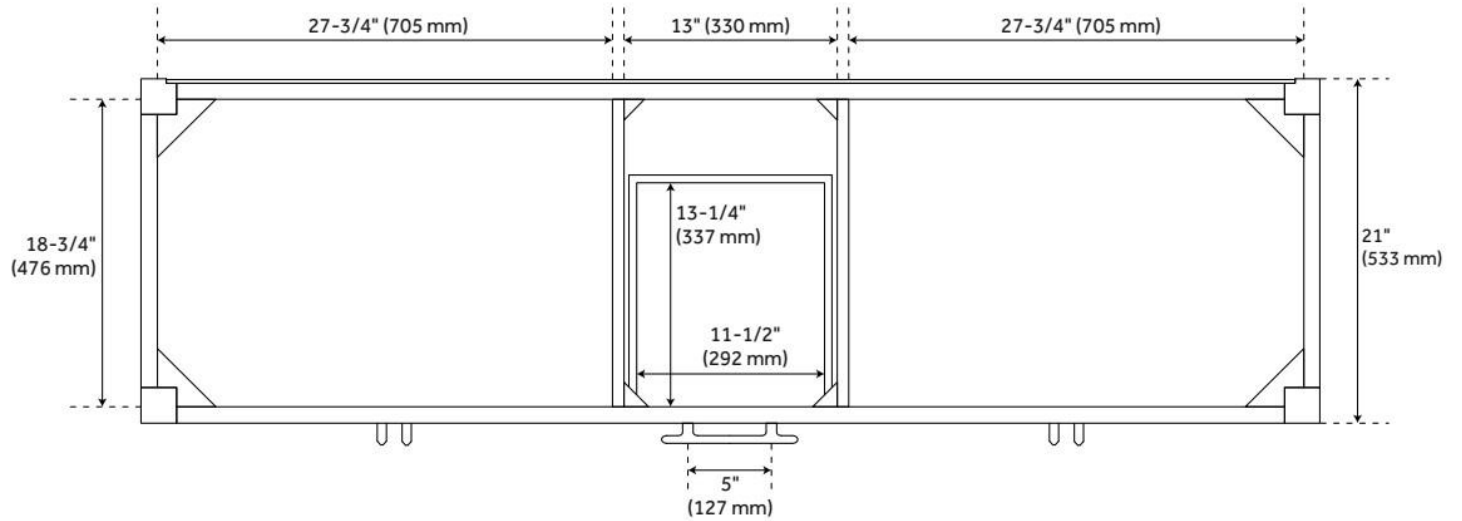

72" HOLMESDALE VANITY WITH UNDERMOUNT SINKS - BLACK

SKU: 953859-72-UM

Code: SH484531, SH484532, SH484533, SH484534

REVISED 8/12/2024