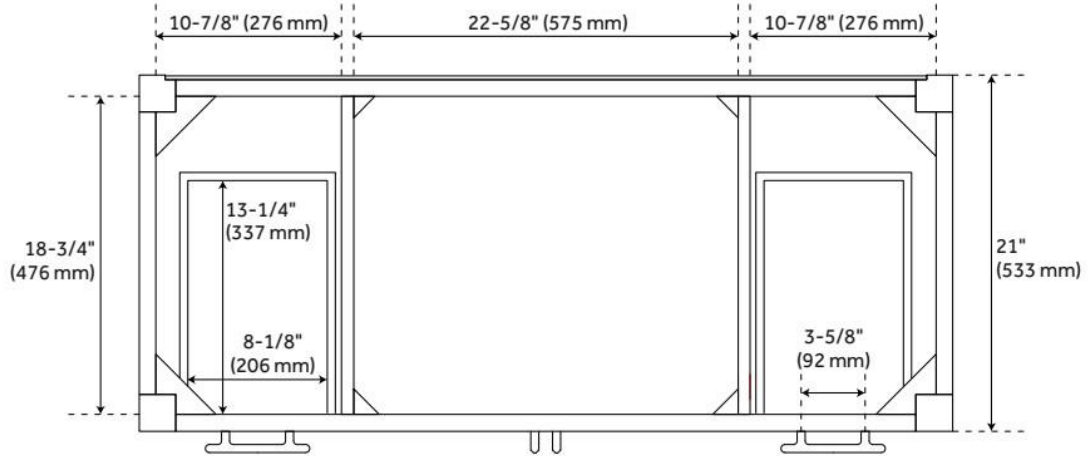

48" HOLMESDALE VANITY WITH RECTANGULAR UNDERMOUNT SINK - BRIGHT WHITE

SKU: 953860-48-RUMB

Code: SH484547, SH484548, SH484549, SH484550, SH484551, SH484552, SH484553, SH484554

FEATURES

Material: Wood
Product Finish: Bright White
Number of Doors: 2
Number of Drawers: 6
Soft-Close Slides: Yes
Dovetail Drawers: Yes
Adjustable Shelves: Yes
Hardware Finish: Satin Nickel
Built-In Adjusters: Yes

ASME A112.19.2/CSA B45.1, Massachusetts Accepted, LISTED ID: 506897

ADDITIONAL FEATURES

- [Wood finish samples available.](#)

REVISED 8/12/2024

48" HOLMESDALE VANITY WITH RECTANGULAR UNDERMOUNT SINK - BRIGHT WHITE

SKU: 953860-48-RUMB

Code: SH484547, SH484548, SH484549, SH484550, SH484551, SH484552, SH484553, SH484554

REVISED 8/12/2024