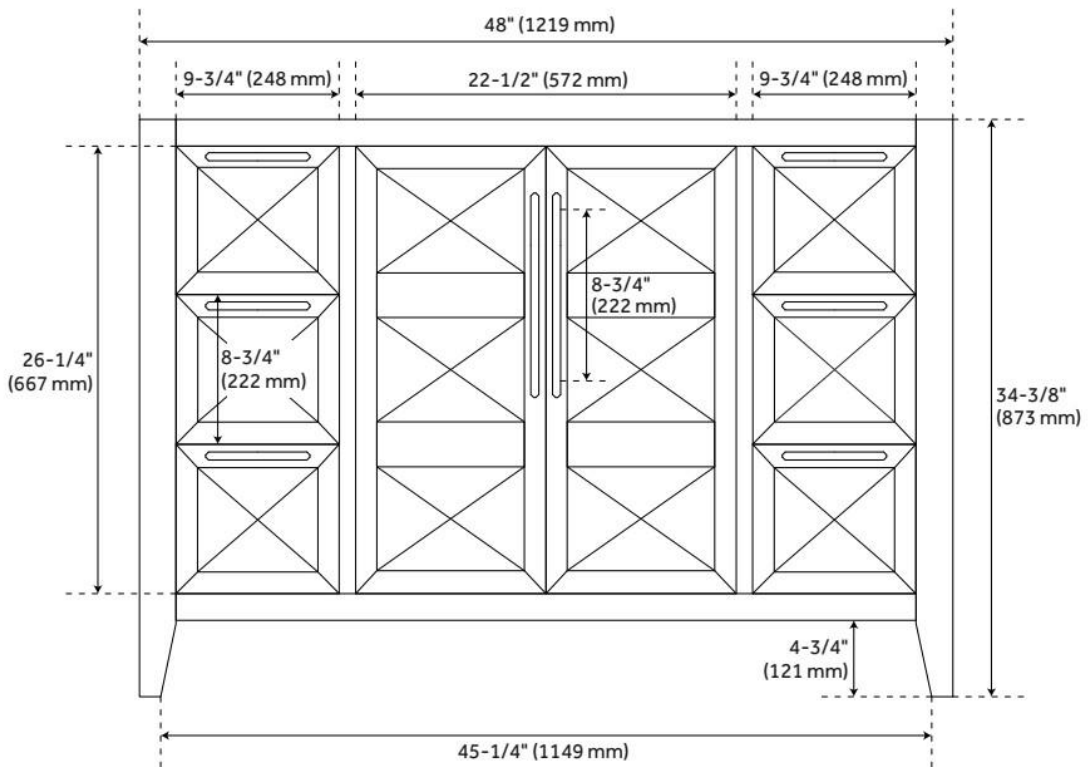

48" HOLMESDALE VANITY WITH RECTANGULAR UNDERMOUNT SINK - BRIGHT WHITE

SKU: 953860-48-RUMB

Code: SH484547, SH484548, SH484549, SH484550, SH484551, SH484552, SH484553, SH484554

FEATURES

Material: Wood
Product Finish: Bright White
Number of Doors: 2
Number of Drawers: 6
Soft-Close Slides: Yes
Dovetail Drawers: Yes
Adjustable Shelves: Yes
Hardware Finish: Satin Nickel
Built-In Adjusters: Yes

ASME A112.19.2/CSA B45.1, Massachusetts Accepted, LISTED ID: 506897

ADDITIONAL FEATURES

- [Wood finish samples available.](#)

REVISED 8/12/2024

48" HOLMESDALE VANITY WITH RECTANGULAR UNDERMOUNT SINK - BRIGHT WHITE

SKU: 953860-48-RUMB

Code: SH484547, SH484548, SH484549, SH484550, SH484551, SH484552, SH484553, SH484554

REVISED 8/12/2024