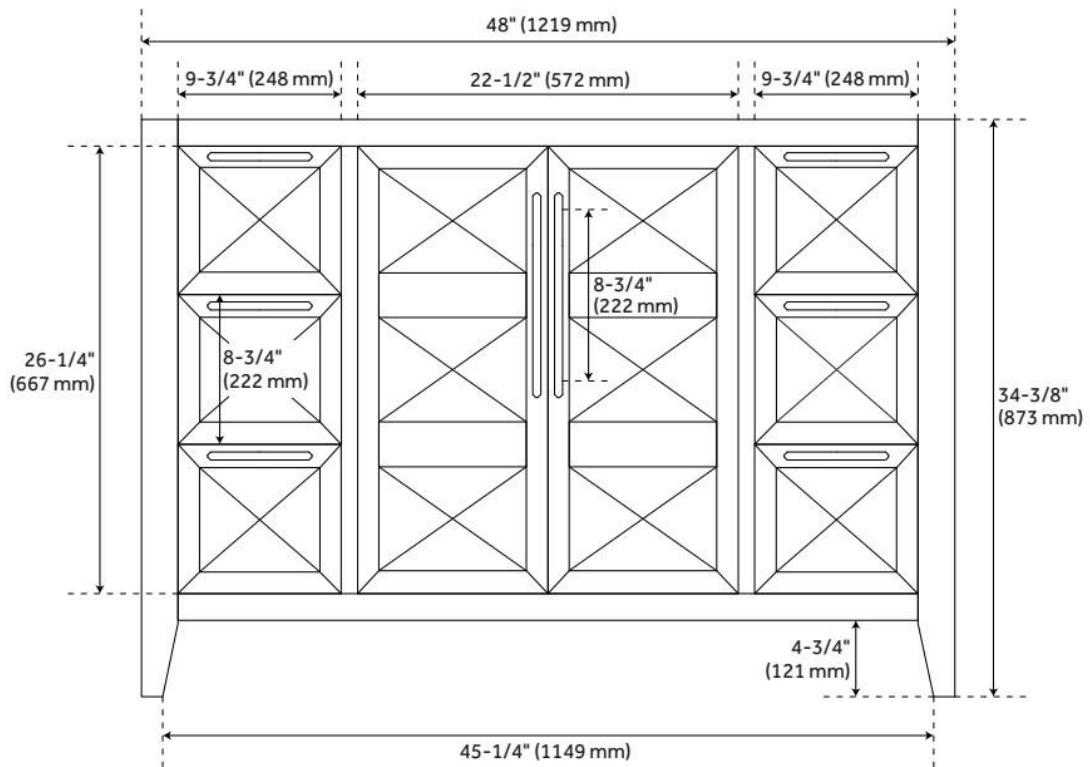

48" HOLMESDALE VANITY WITH UNDERMOUNT SINK - BRIGHT WHITE

SKU: 953860-48-UM

Code: SH484543, SH484544, SH484545, SH484546

REVISED 8/6/2024