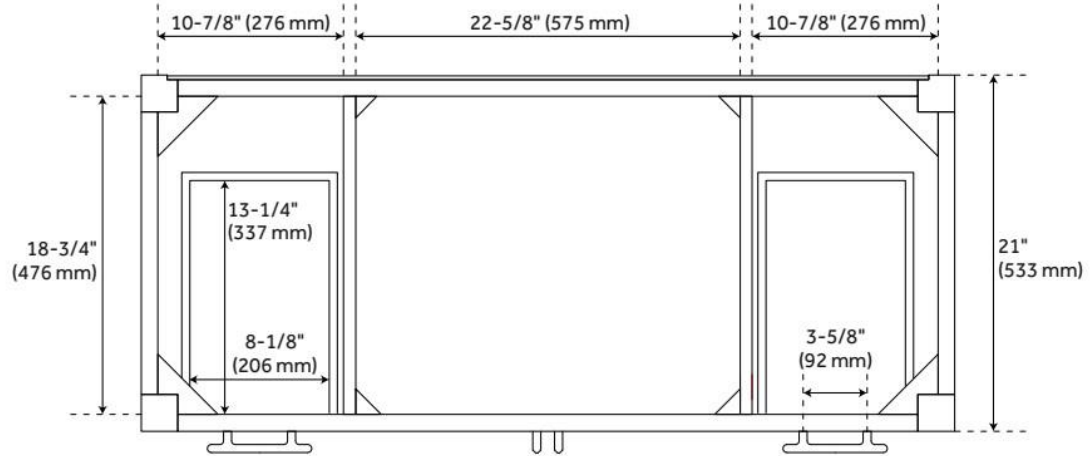

48" HOLMESDALE VANITY WITH UNDERMOUNT SINK - BRIGHT WHITE

SKU: 953860-48-UM

Code: SH484543, SH484544, SH484545, SH484546

REVISED 8/6/2024