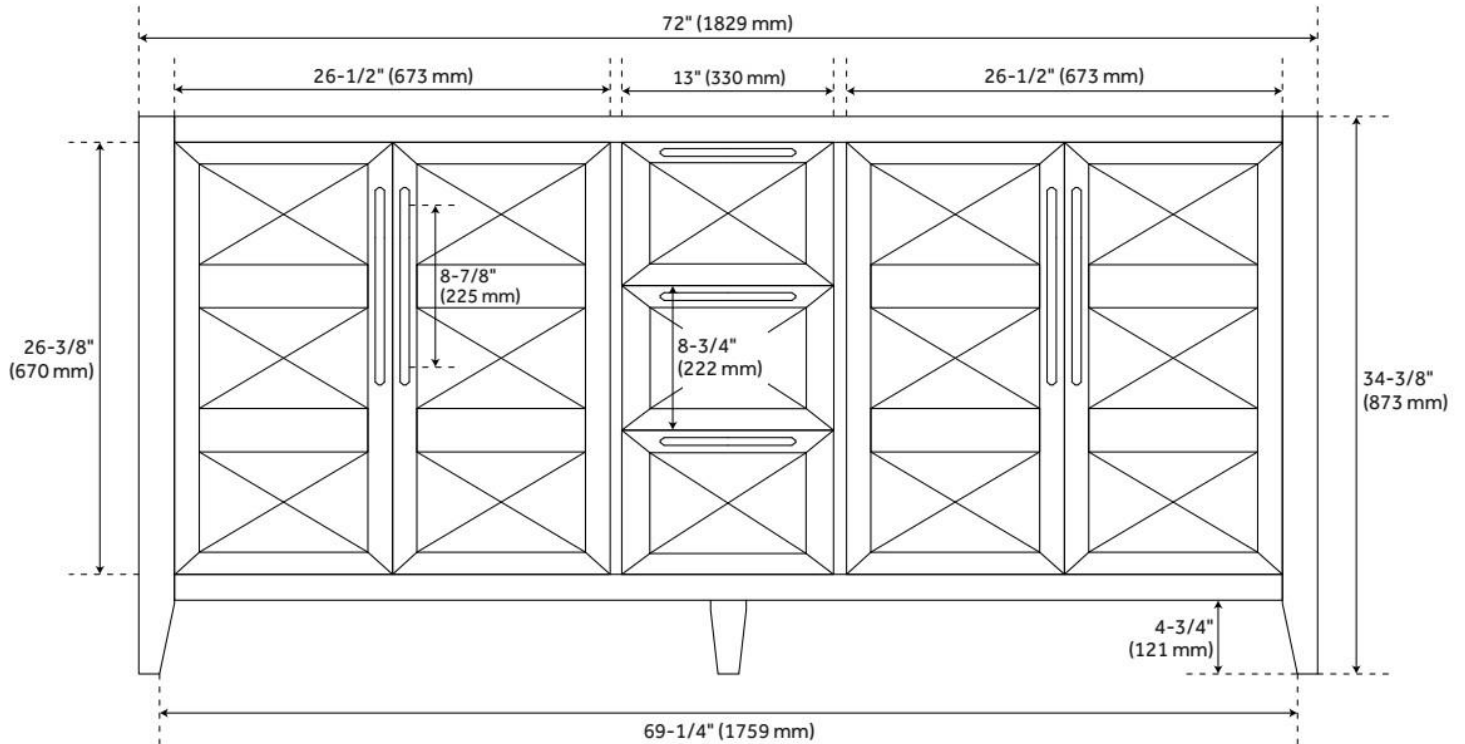

# 72" HOLMESDALE VANITY WITH RECTANGULAR UNDERMOUNT SINKS - BRIGHT WHITE

SKU: 953860-72-RUMB

Code: SH484559, SH484560, SH484561, SH484562, SH484563, SH484564, SH484565, SH484566

REVISED 8/6/2024