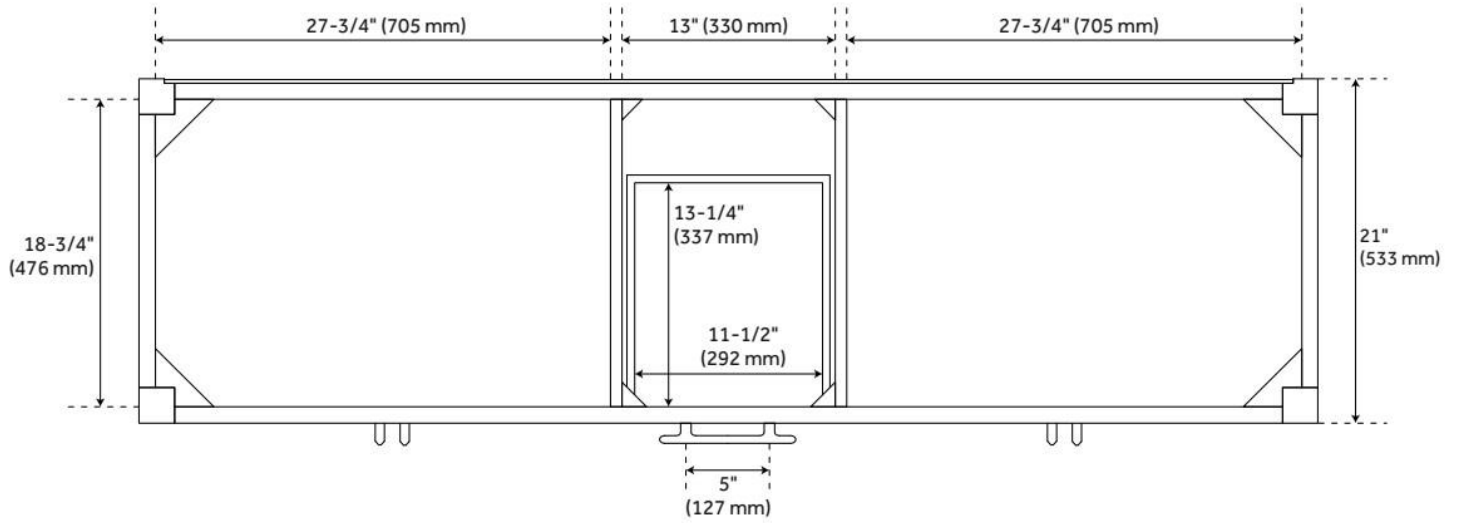

# 72" HOLMESDALE VANITY WITH RECTANGULAR UNDERMOUNT SINKS - BRIGHT WHITE

SKU: 953860-72-RUMB

Code: SH484559, SH484560, SH484561, SH484562, SH484563, SH484564, SH484565, SH484566

REVISED 8/6/2024