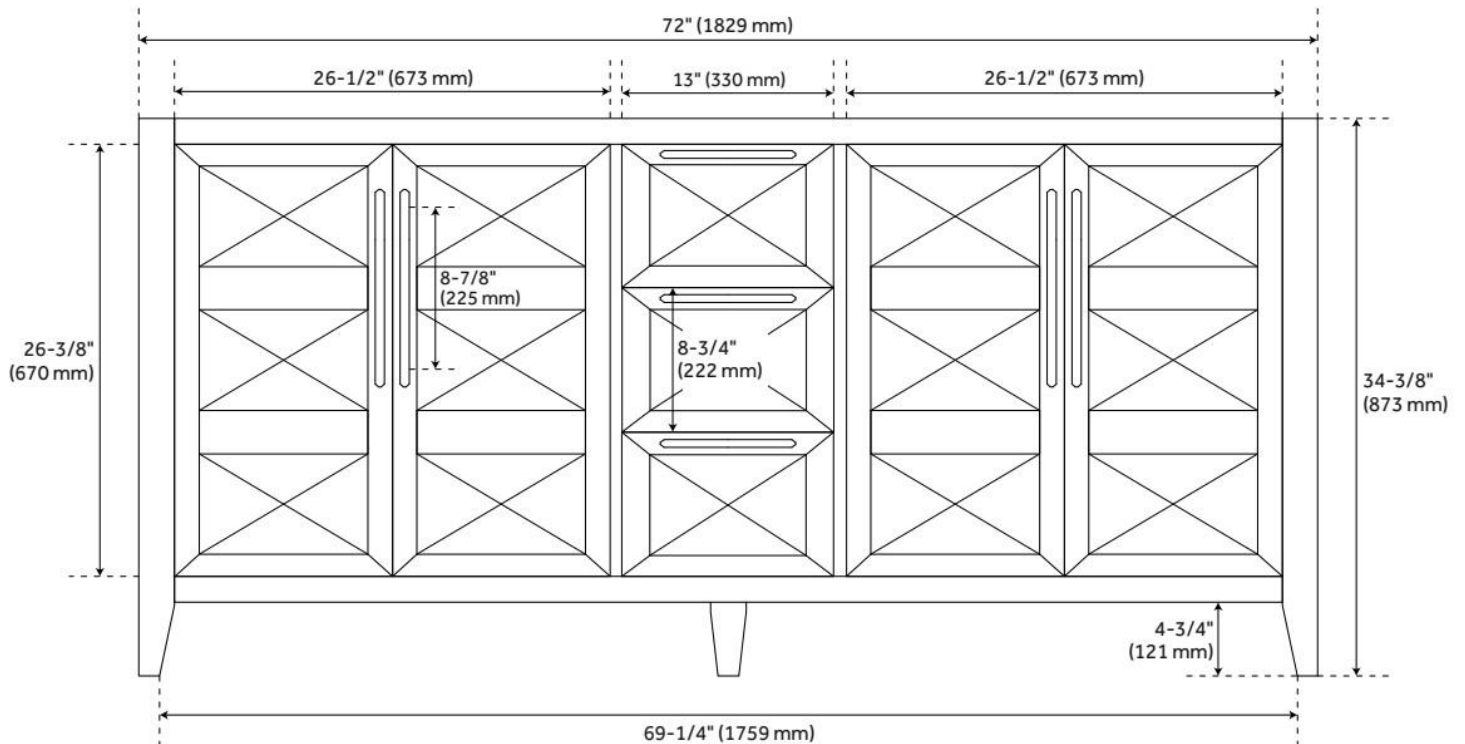

72" HOLMESDALE VANITY WITH RECTANGULAR UNDERMOUNT SINKS - BRIGHT WHITE

SKU: 953860-72-RUMB

Code: SH484559, SH484560, SH484561, SH484562, SH484563, SH484564, SH484565, SH484566, SH559147

FEATURES

Material: Wood
Product Finish: Bright White
Number of Doors: 4
Number of Drawers: 3
Soft-Close Hinges: Yes
Soft-Close Slides: Yes
Dovetail Drawers: Yes
Adjustable Shelves: Yes
Hardware Finish: Satin Nickel
Built-In Adjusters: Yes

ASME A112.19.2/CSA B45.1, Massachusetts Accepted, LISTED ID: 506897

ADDITIONAL FEATURES

- Pyramid-shaped door panels.
- Includes a matching backsplash and white porcelain sinks.
- Polished Carrara Marble is sourced from Italy.
- Each stone top is carved from a single piece of stone and will feature natural variations.
- All dimensions are ($\pm 1/2"$).
- [Wood finish samples available.](#)

REVISED 11/27/2024

72" HOLMESDALE VANITY WITH RECTANGULAR UNDERMOUNT SINKS - BRIGHT WHITE

SKU: 953860-72-RUMB

Code: SH484559, SH484560, SH484561, SH484562, SH484563, SH484564, SH484565, SH484566, SH559147