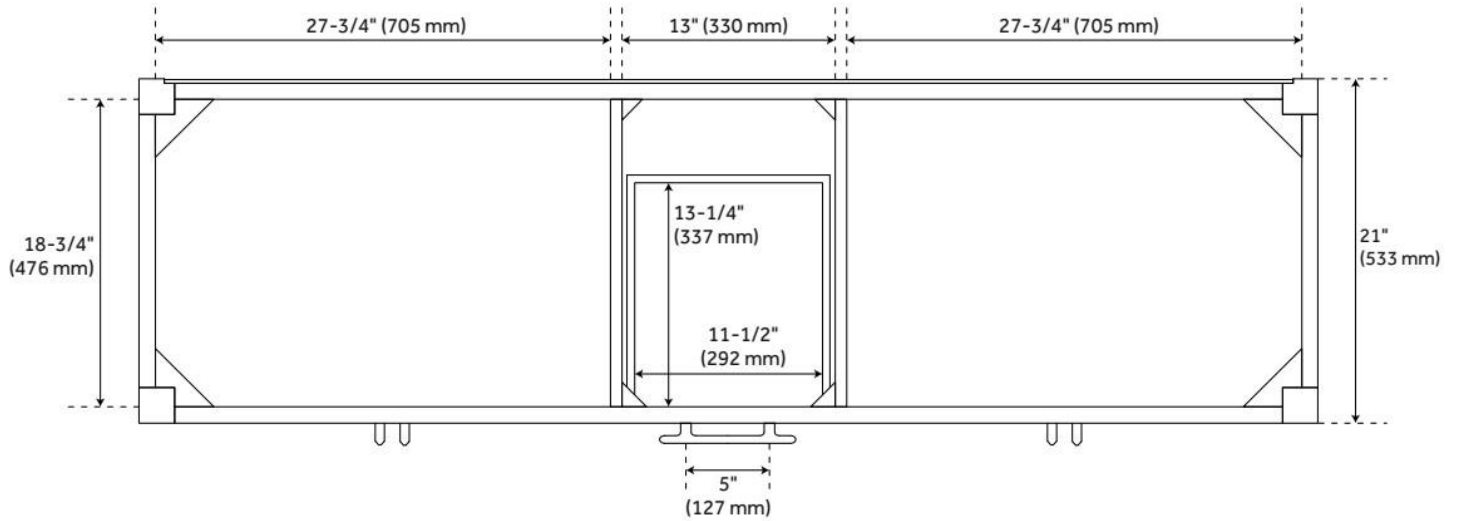

72" HOLMESDALE VANITY WITH RECTANGULAR UNDERMOUNT SINKS - BRIGHT WHITE

SKU: 953860-72-RUMB

Code: SH484559, SH484560, SH484561, SH484562, SH484563, SH484564, SH484565, SH484566, SH559147

FEATURES

Material: Wood
Product Finish: Bright White
Number of Doors: 4
Number of Drawers: 3
Soft-Close Hinges: Yes
Soft-Close Slides: Yes
Dovetail Drawers: Yes
Adjustable Shelves: Yes
Hardware Finish: Satin Nickel
Built-In Adjusters: Yes

ASME A112.19.2/CSA B45.1, Massachusetts Accepted, LISTED ID: 506897

ADDITIONAL FEATURES

- Pyramid-shaped door panels.
- Includes a matching backsplash and white porcelain sinks.
- Polished Carrara Marble is sourced from Italy.
- Each stone top is carved from a single piece of stone and will feature natural variations.
- All dimensions are ($\pm 1/2"$).
- [Wood finish samples available.](#)

REVISED 11/27/2024

72" HOLMESDALE VANITY WITH RECTANGULAR UNDERMOUNT SINKS - BRIGHT WHITE

SKU: 953860-72-RUMB

Code: SH484559, SH484560, SH484561, SH484562, SH484563, SH484564, SH484565, SH484566, SH559147