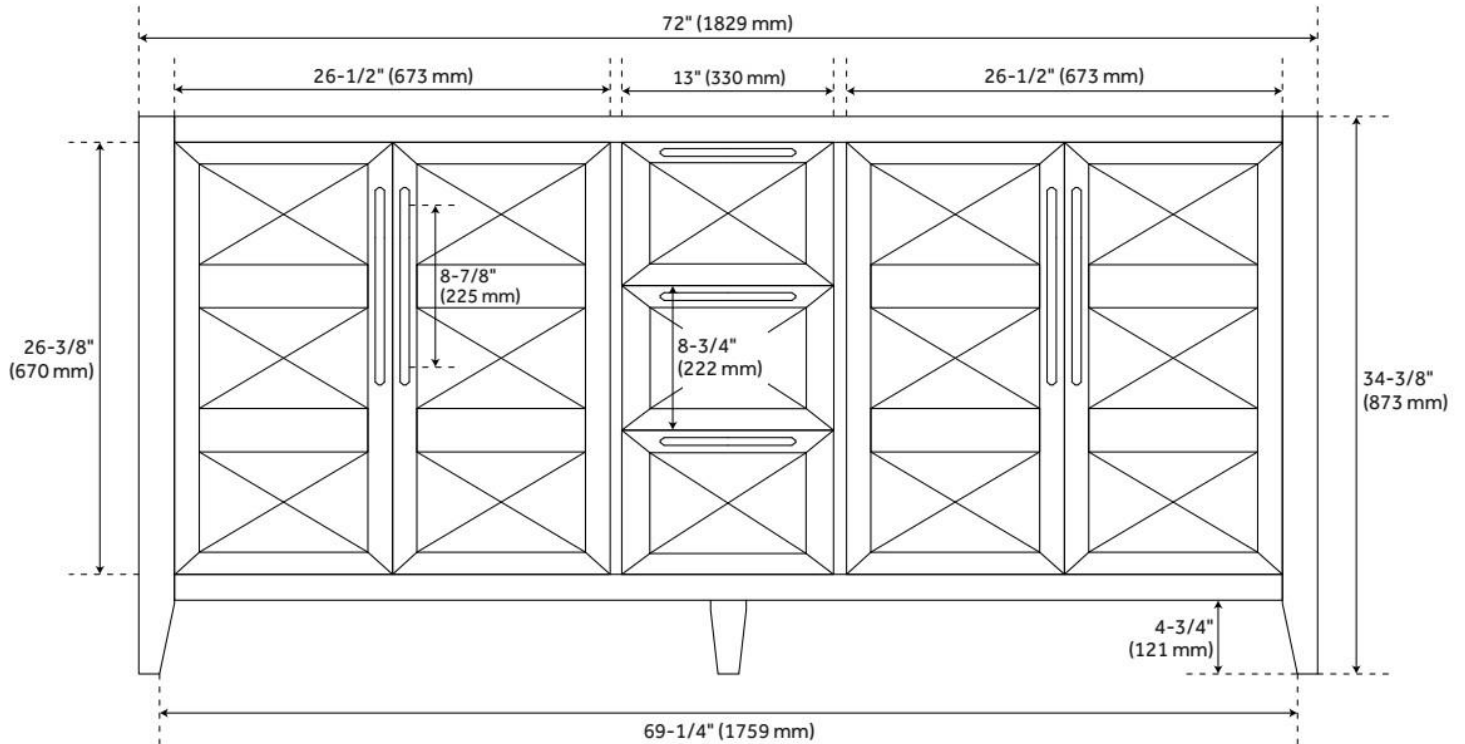

72" HOLMESDALE VANITY WITH UNDERMOUNT SINKS - BRIGHT WHITE

SKU: 953860-72-UM

Code: SH484555, SH484556, SH484557, SH484558

REVISED 8/7/2024