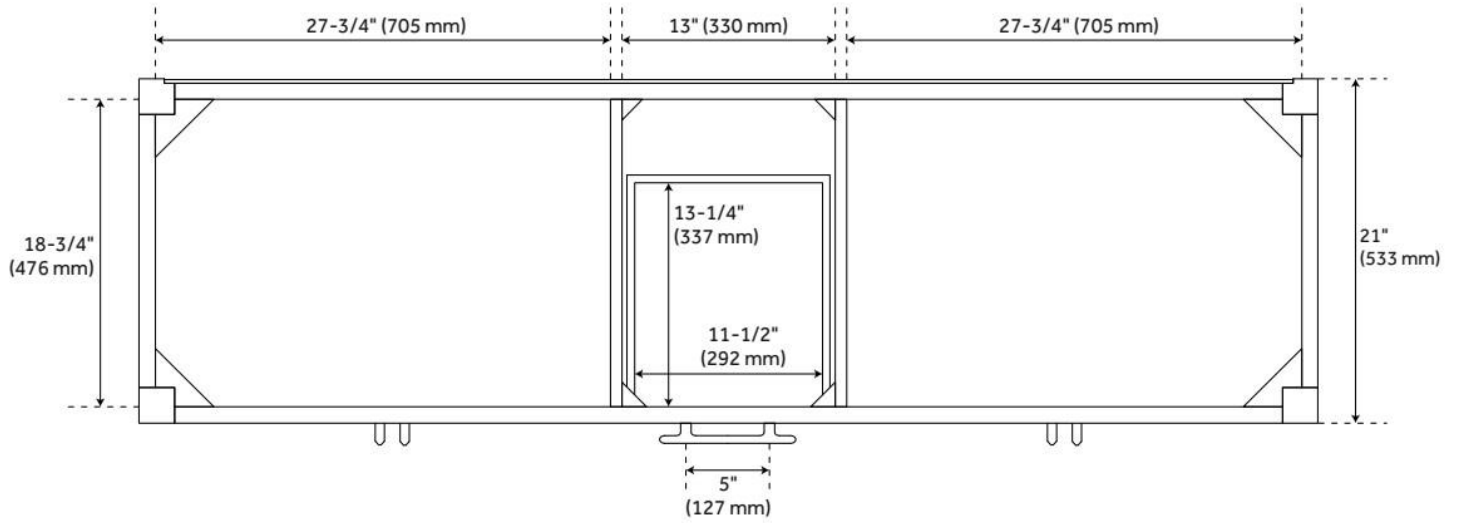

72" HOLMESDALE VANITY WITH UNDERMOUNT SINKS - BRIGHT WHITE

SKU: 953860-72-UM

Code: SH484555, SH484556, SH484557, SH484558

REVISED 8/7/2024